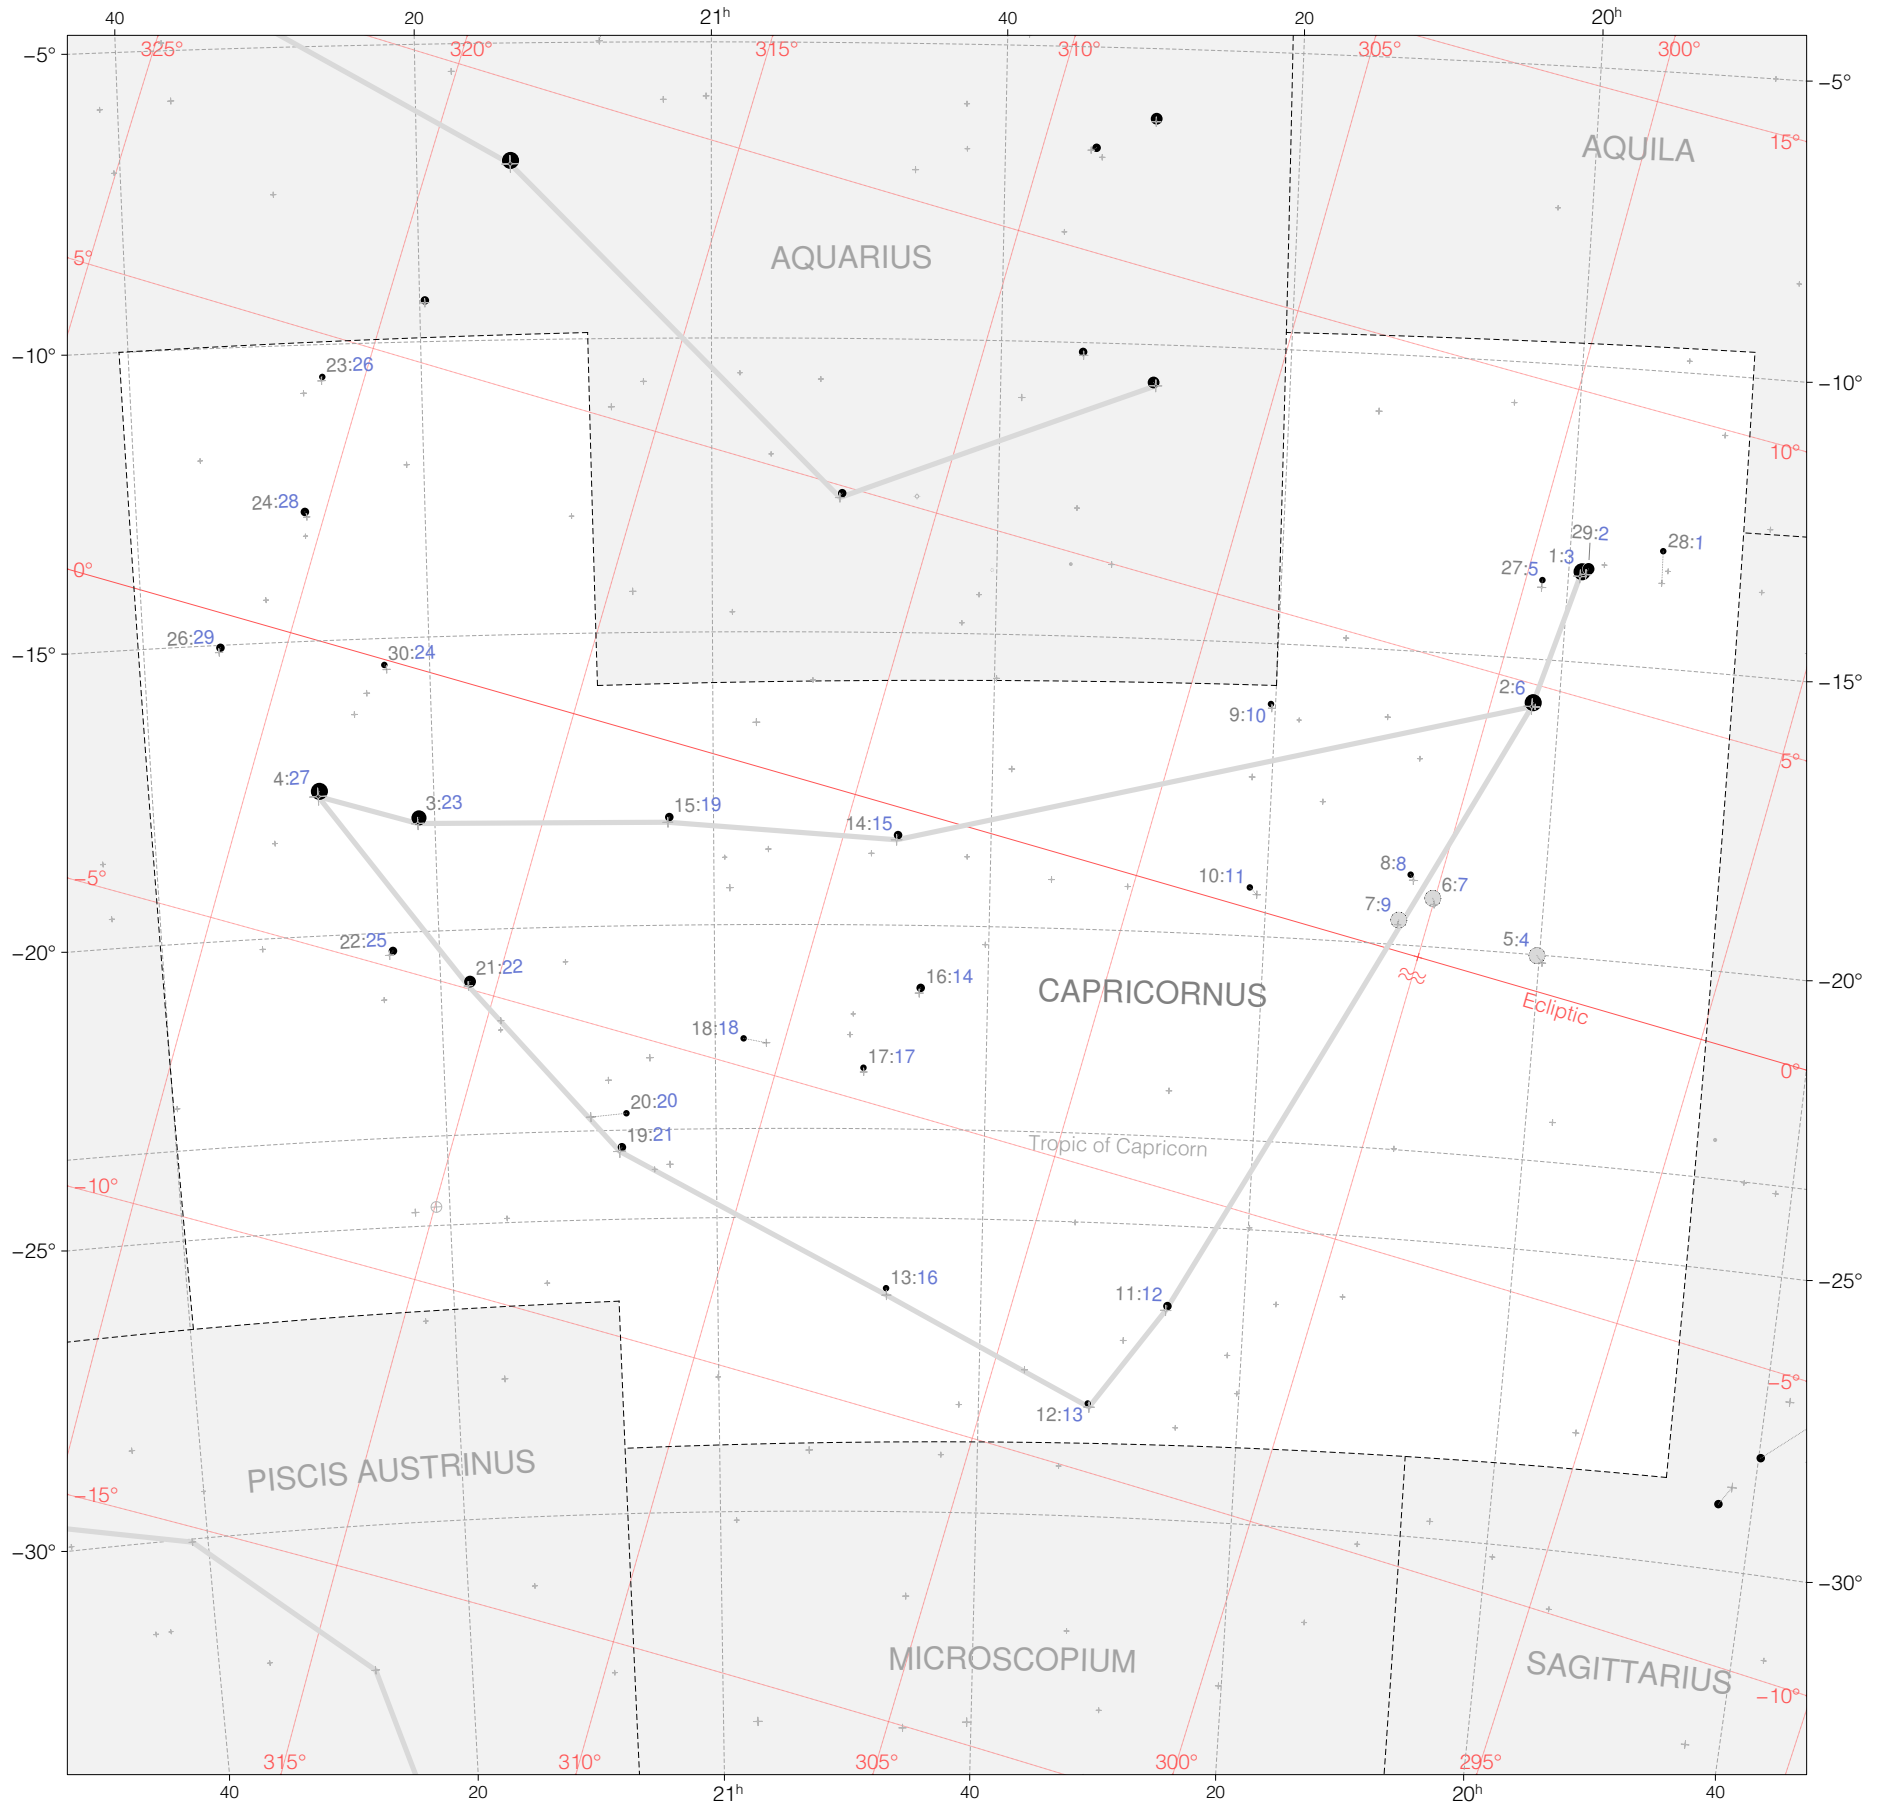

# Hevelius Stars in Capricornus

Magnitudes:   
1 2 3 4 5 6

Scale at center: 0° 2° 4° 