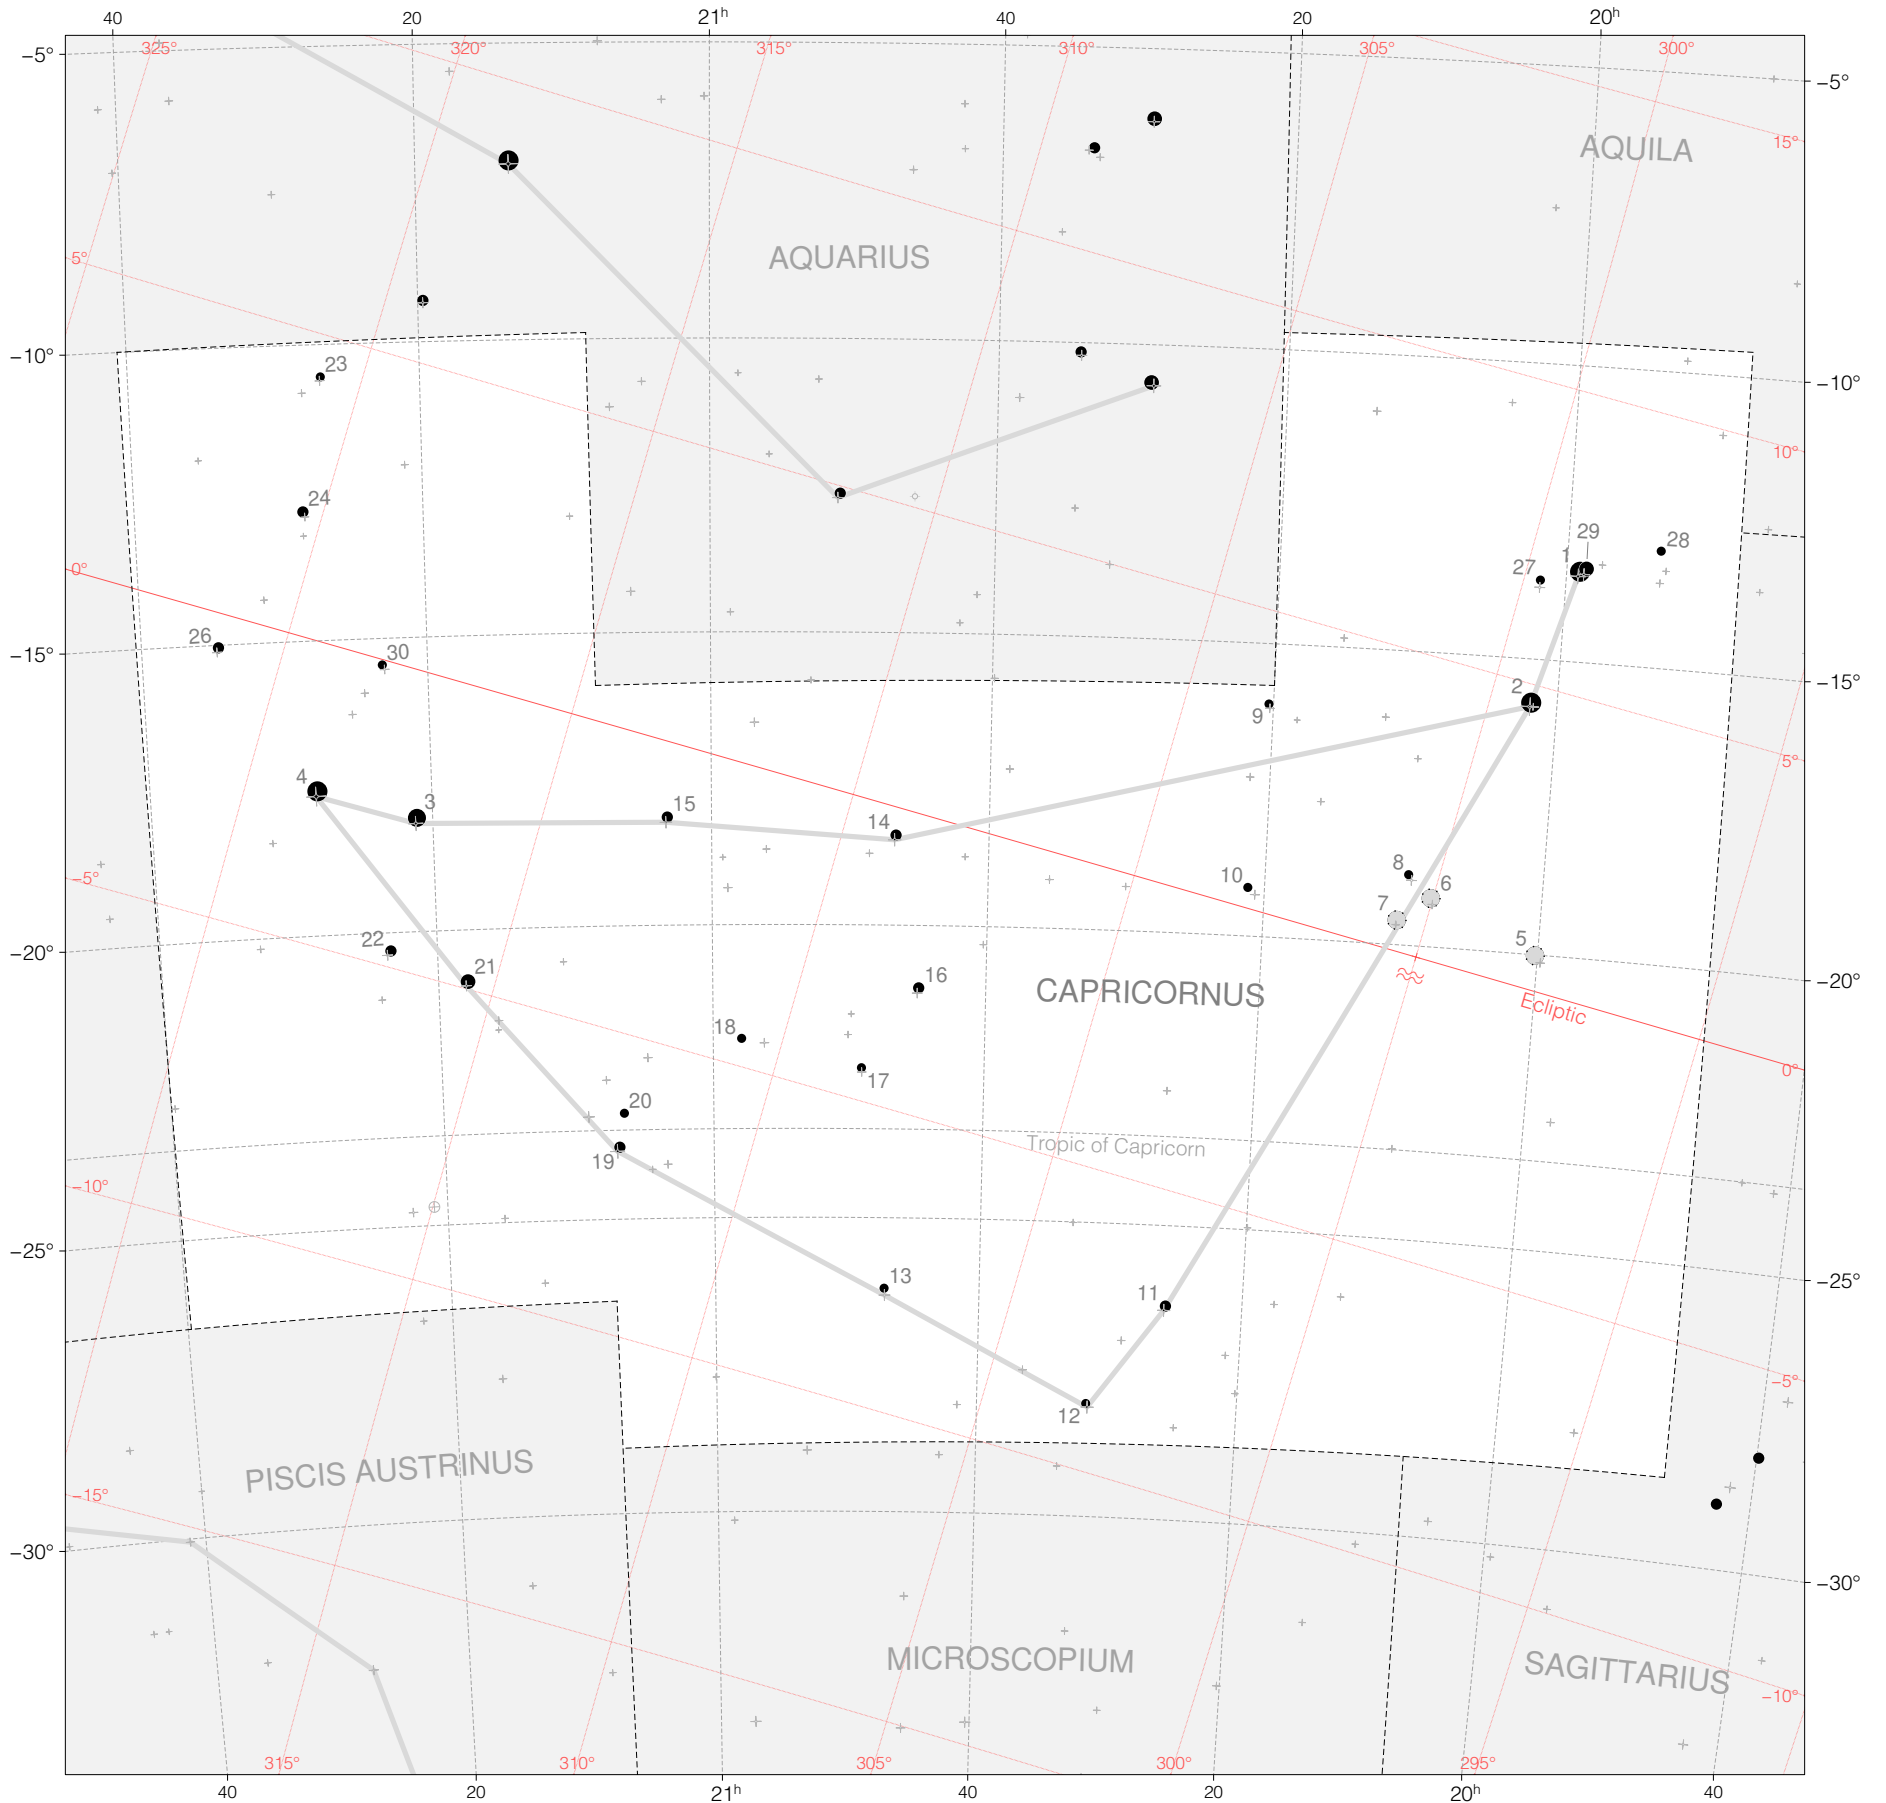

Hevelius Stars in Capricornus

Magnitudes: 1 2 3 4 5 6 7

Scale at center: 0° 2° 4°