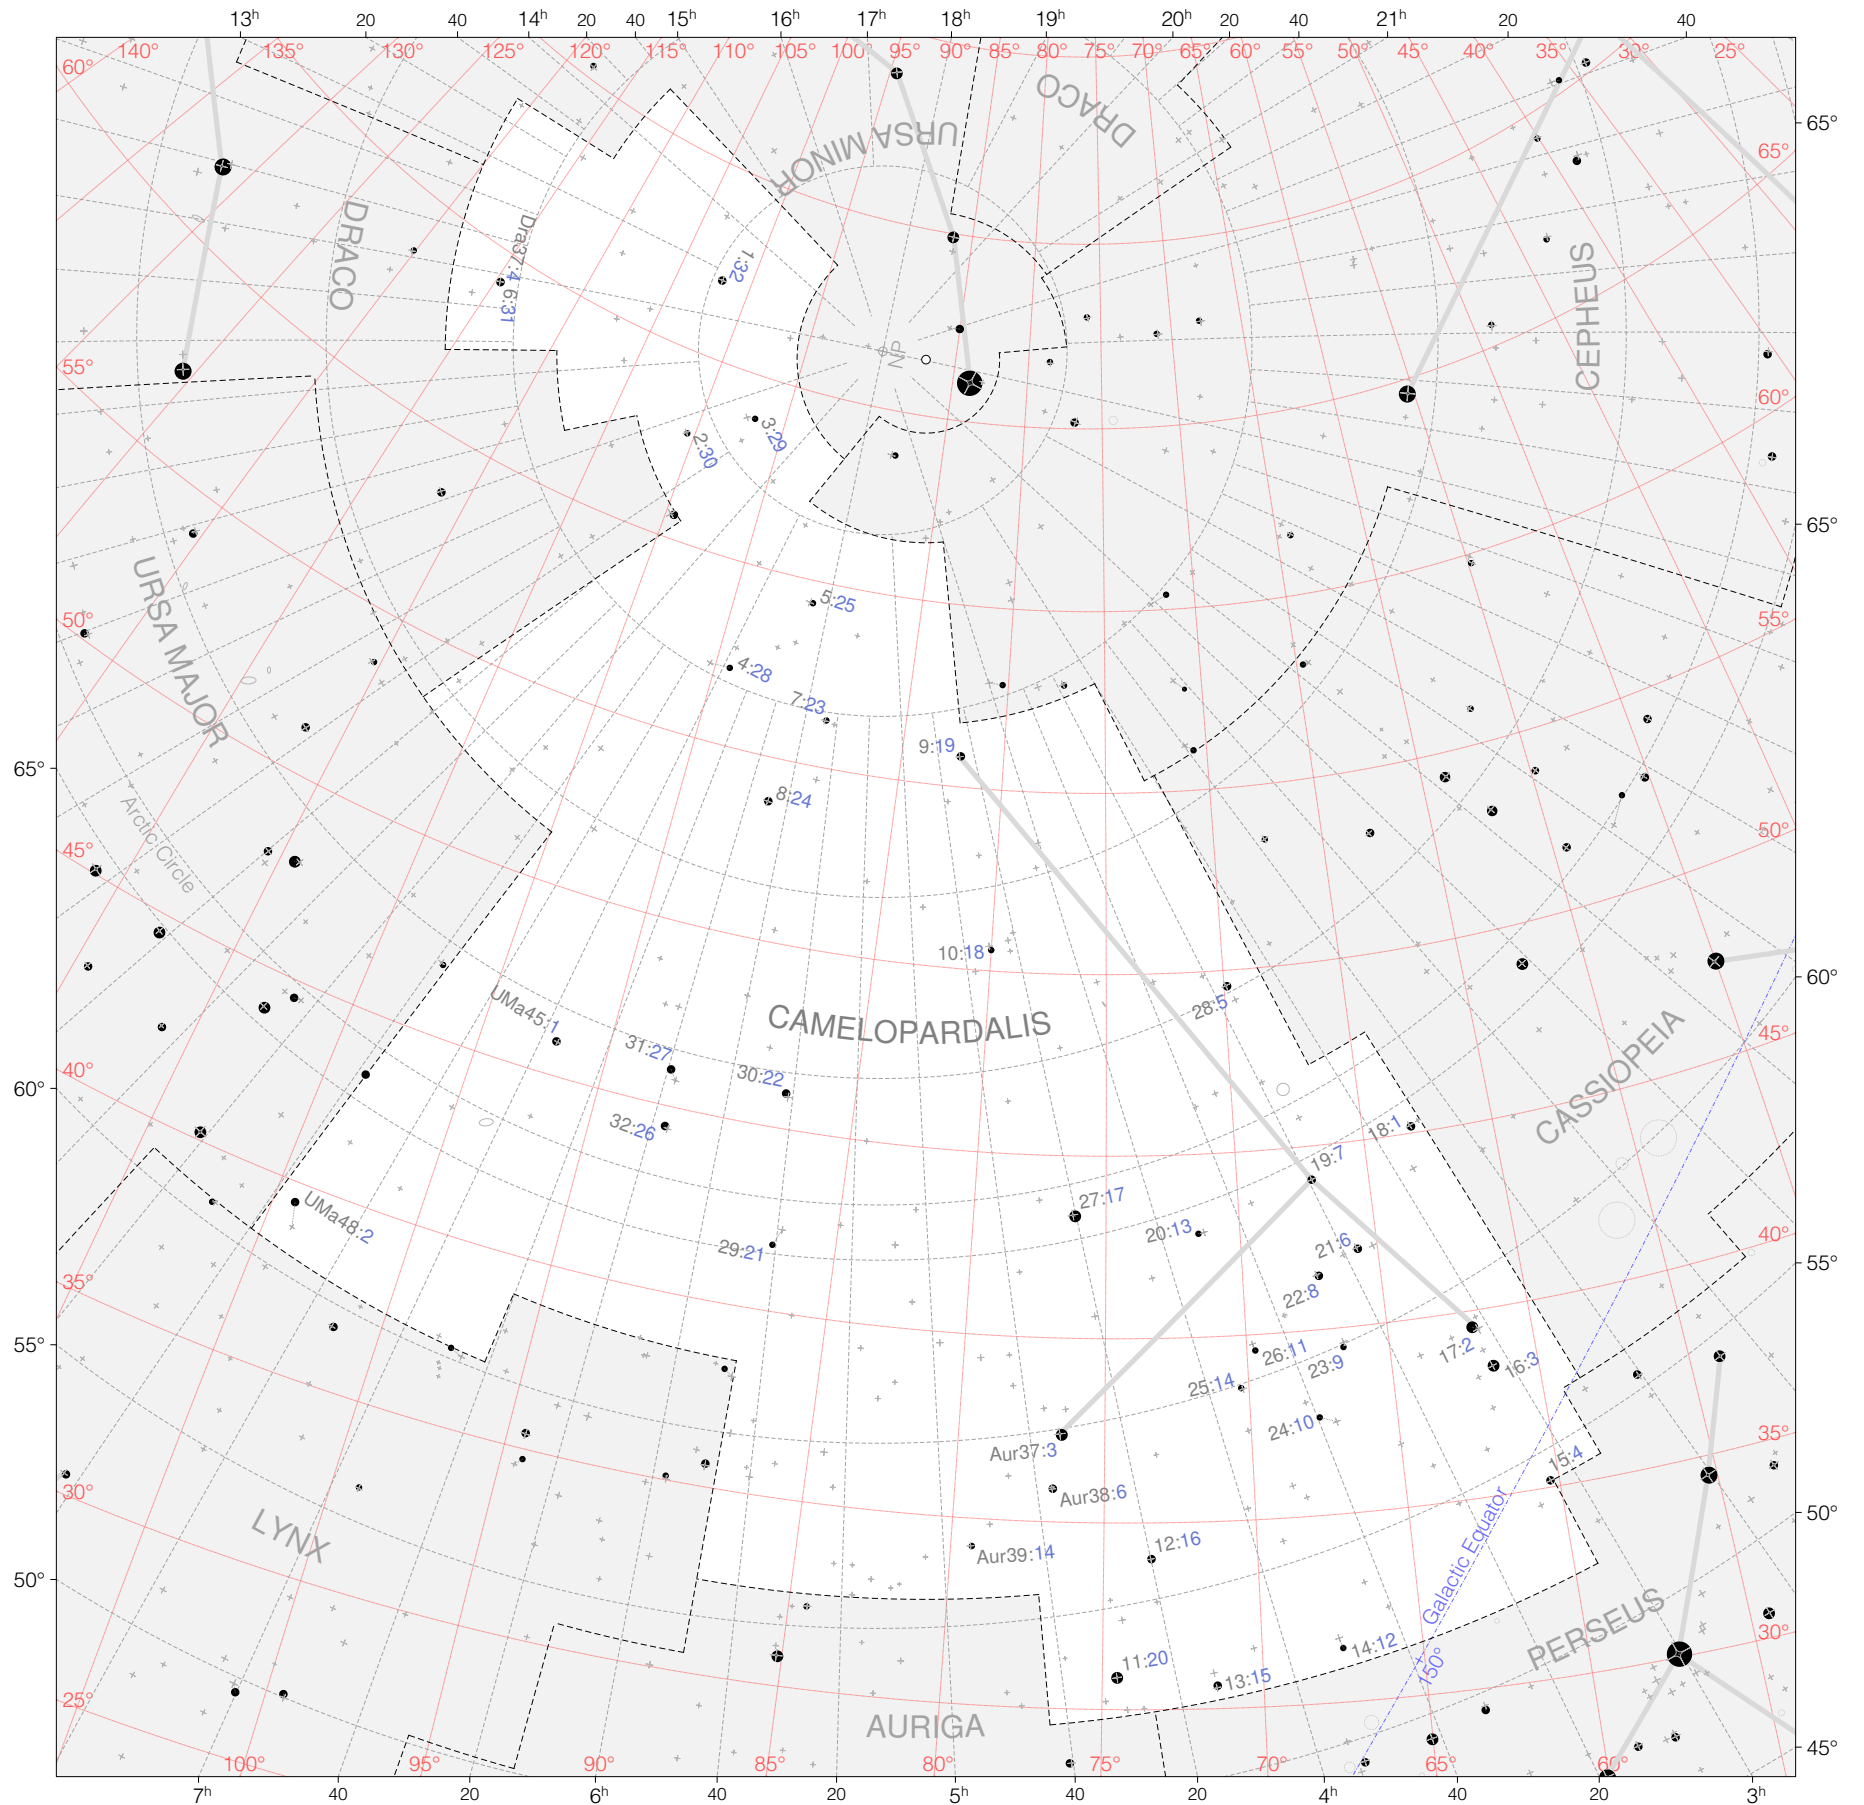

Hevelius Stars in Camelopardalis

Magnitudes:  1 2 3 4 5 6

Scale at center:  0° 2° 4°