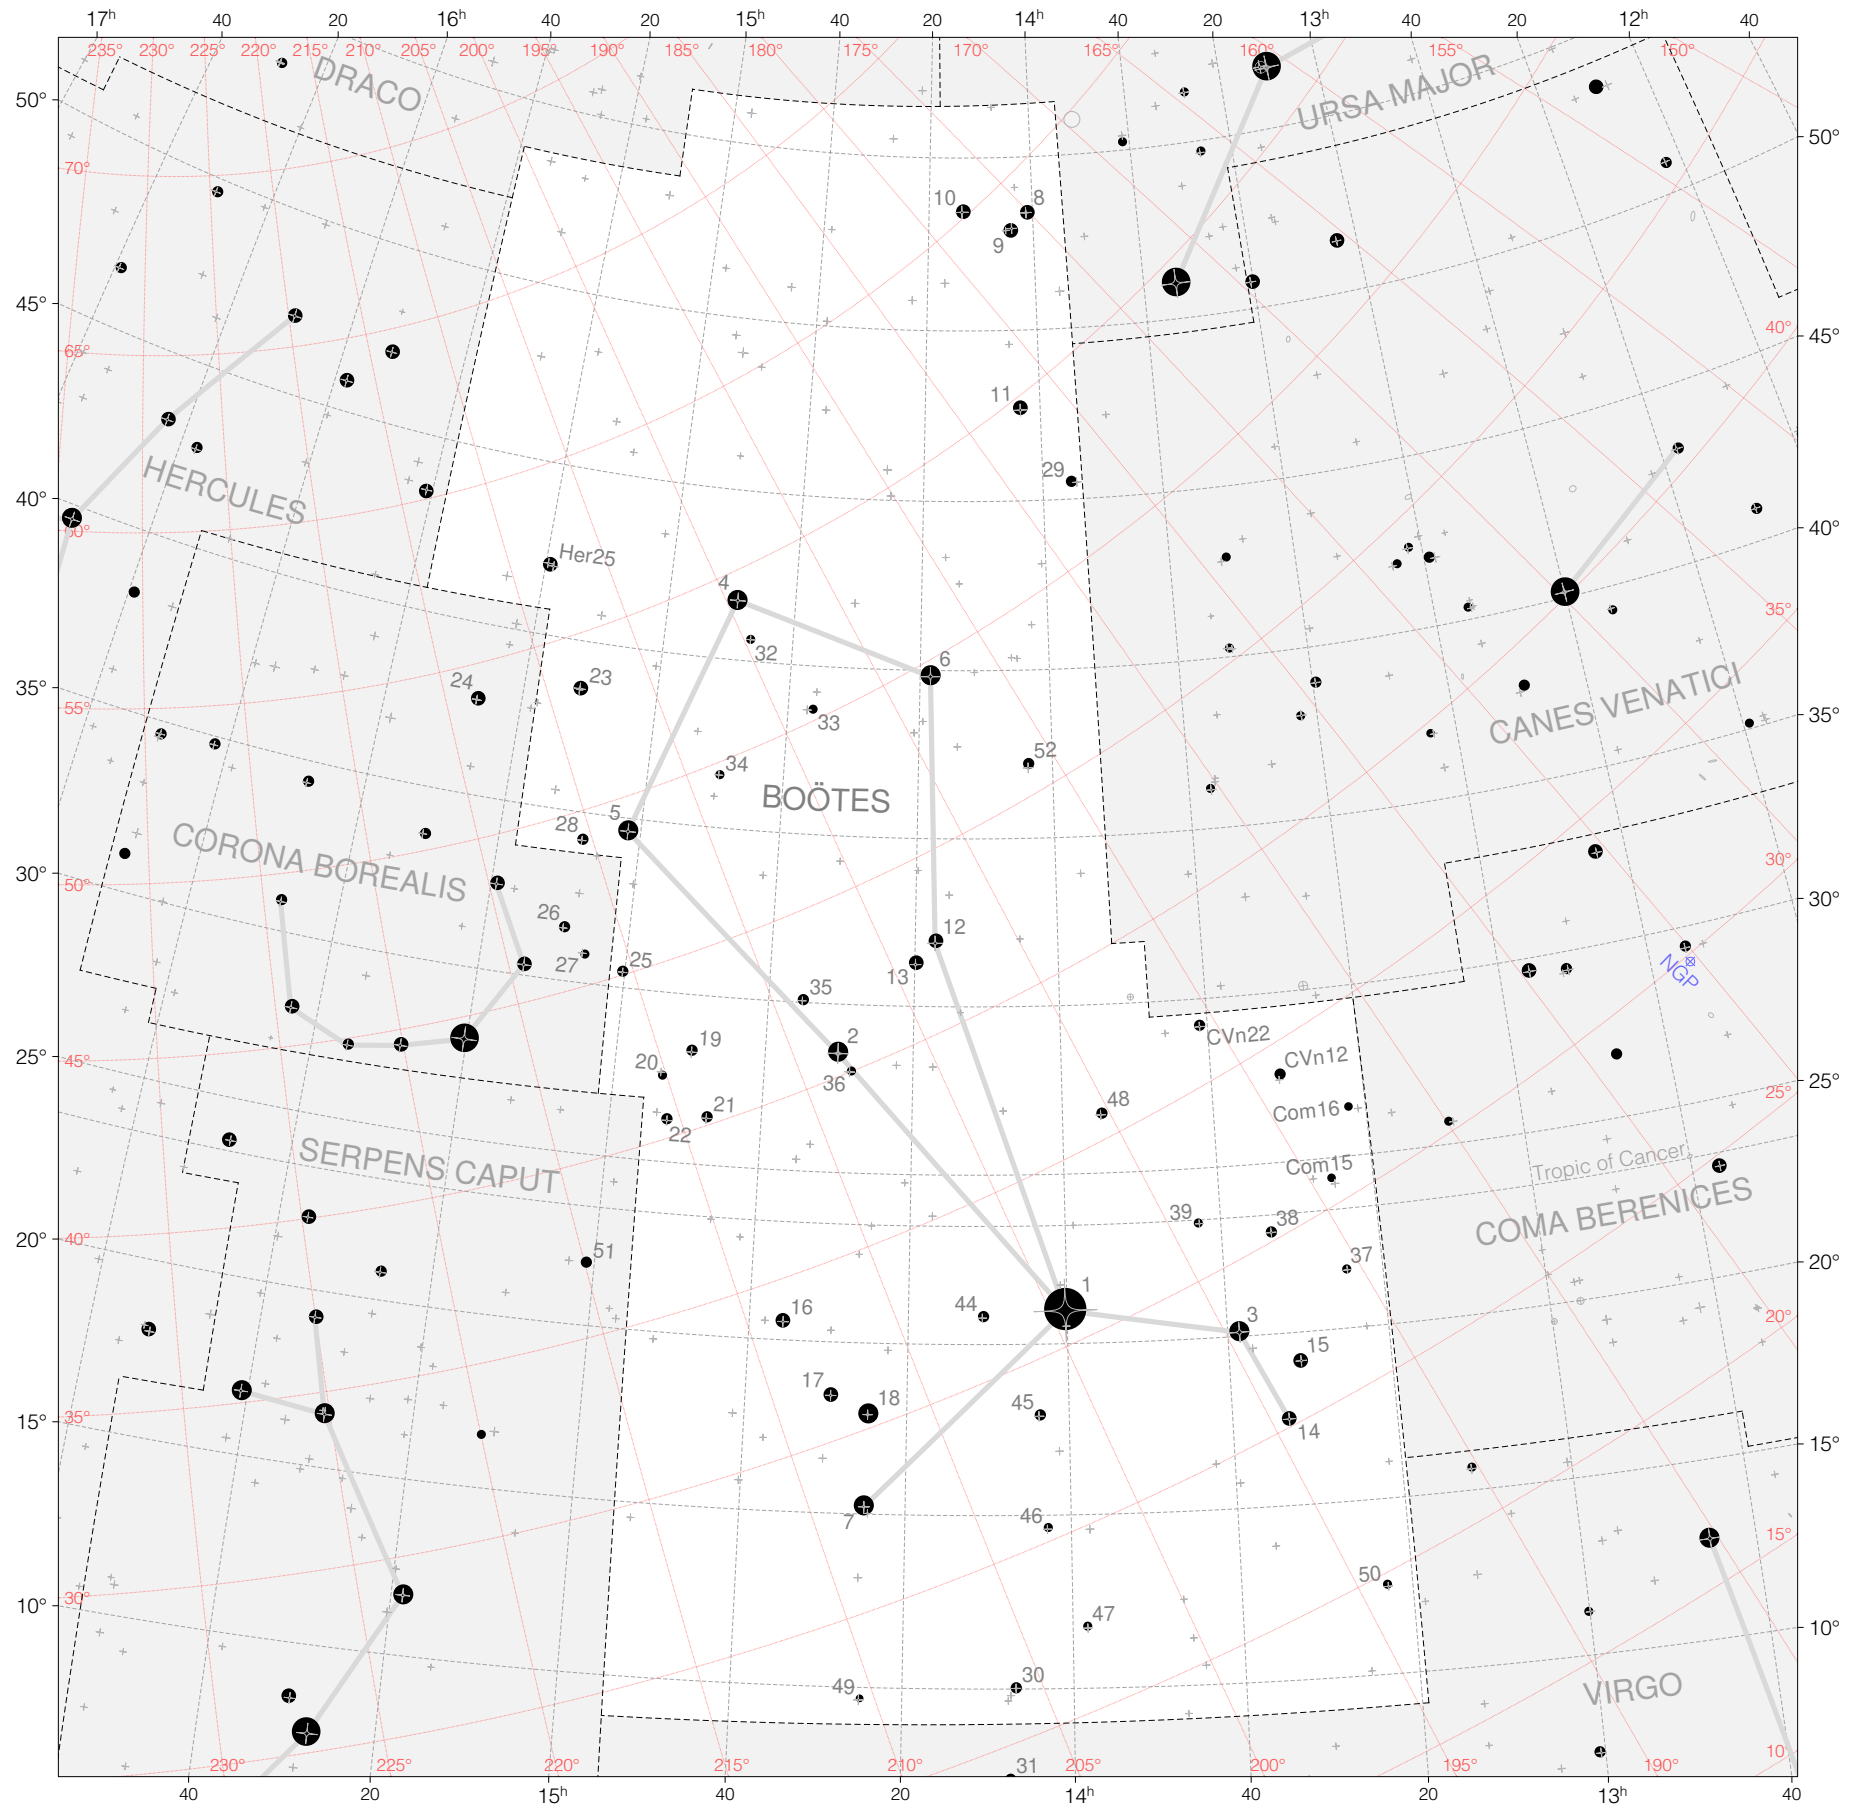

# Hevelius Stars in Boötes

Magnitudes: 1 2 3 4 5 6 7

Scale at center: 0° 2° 4°