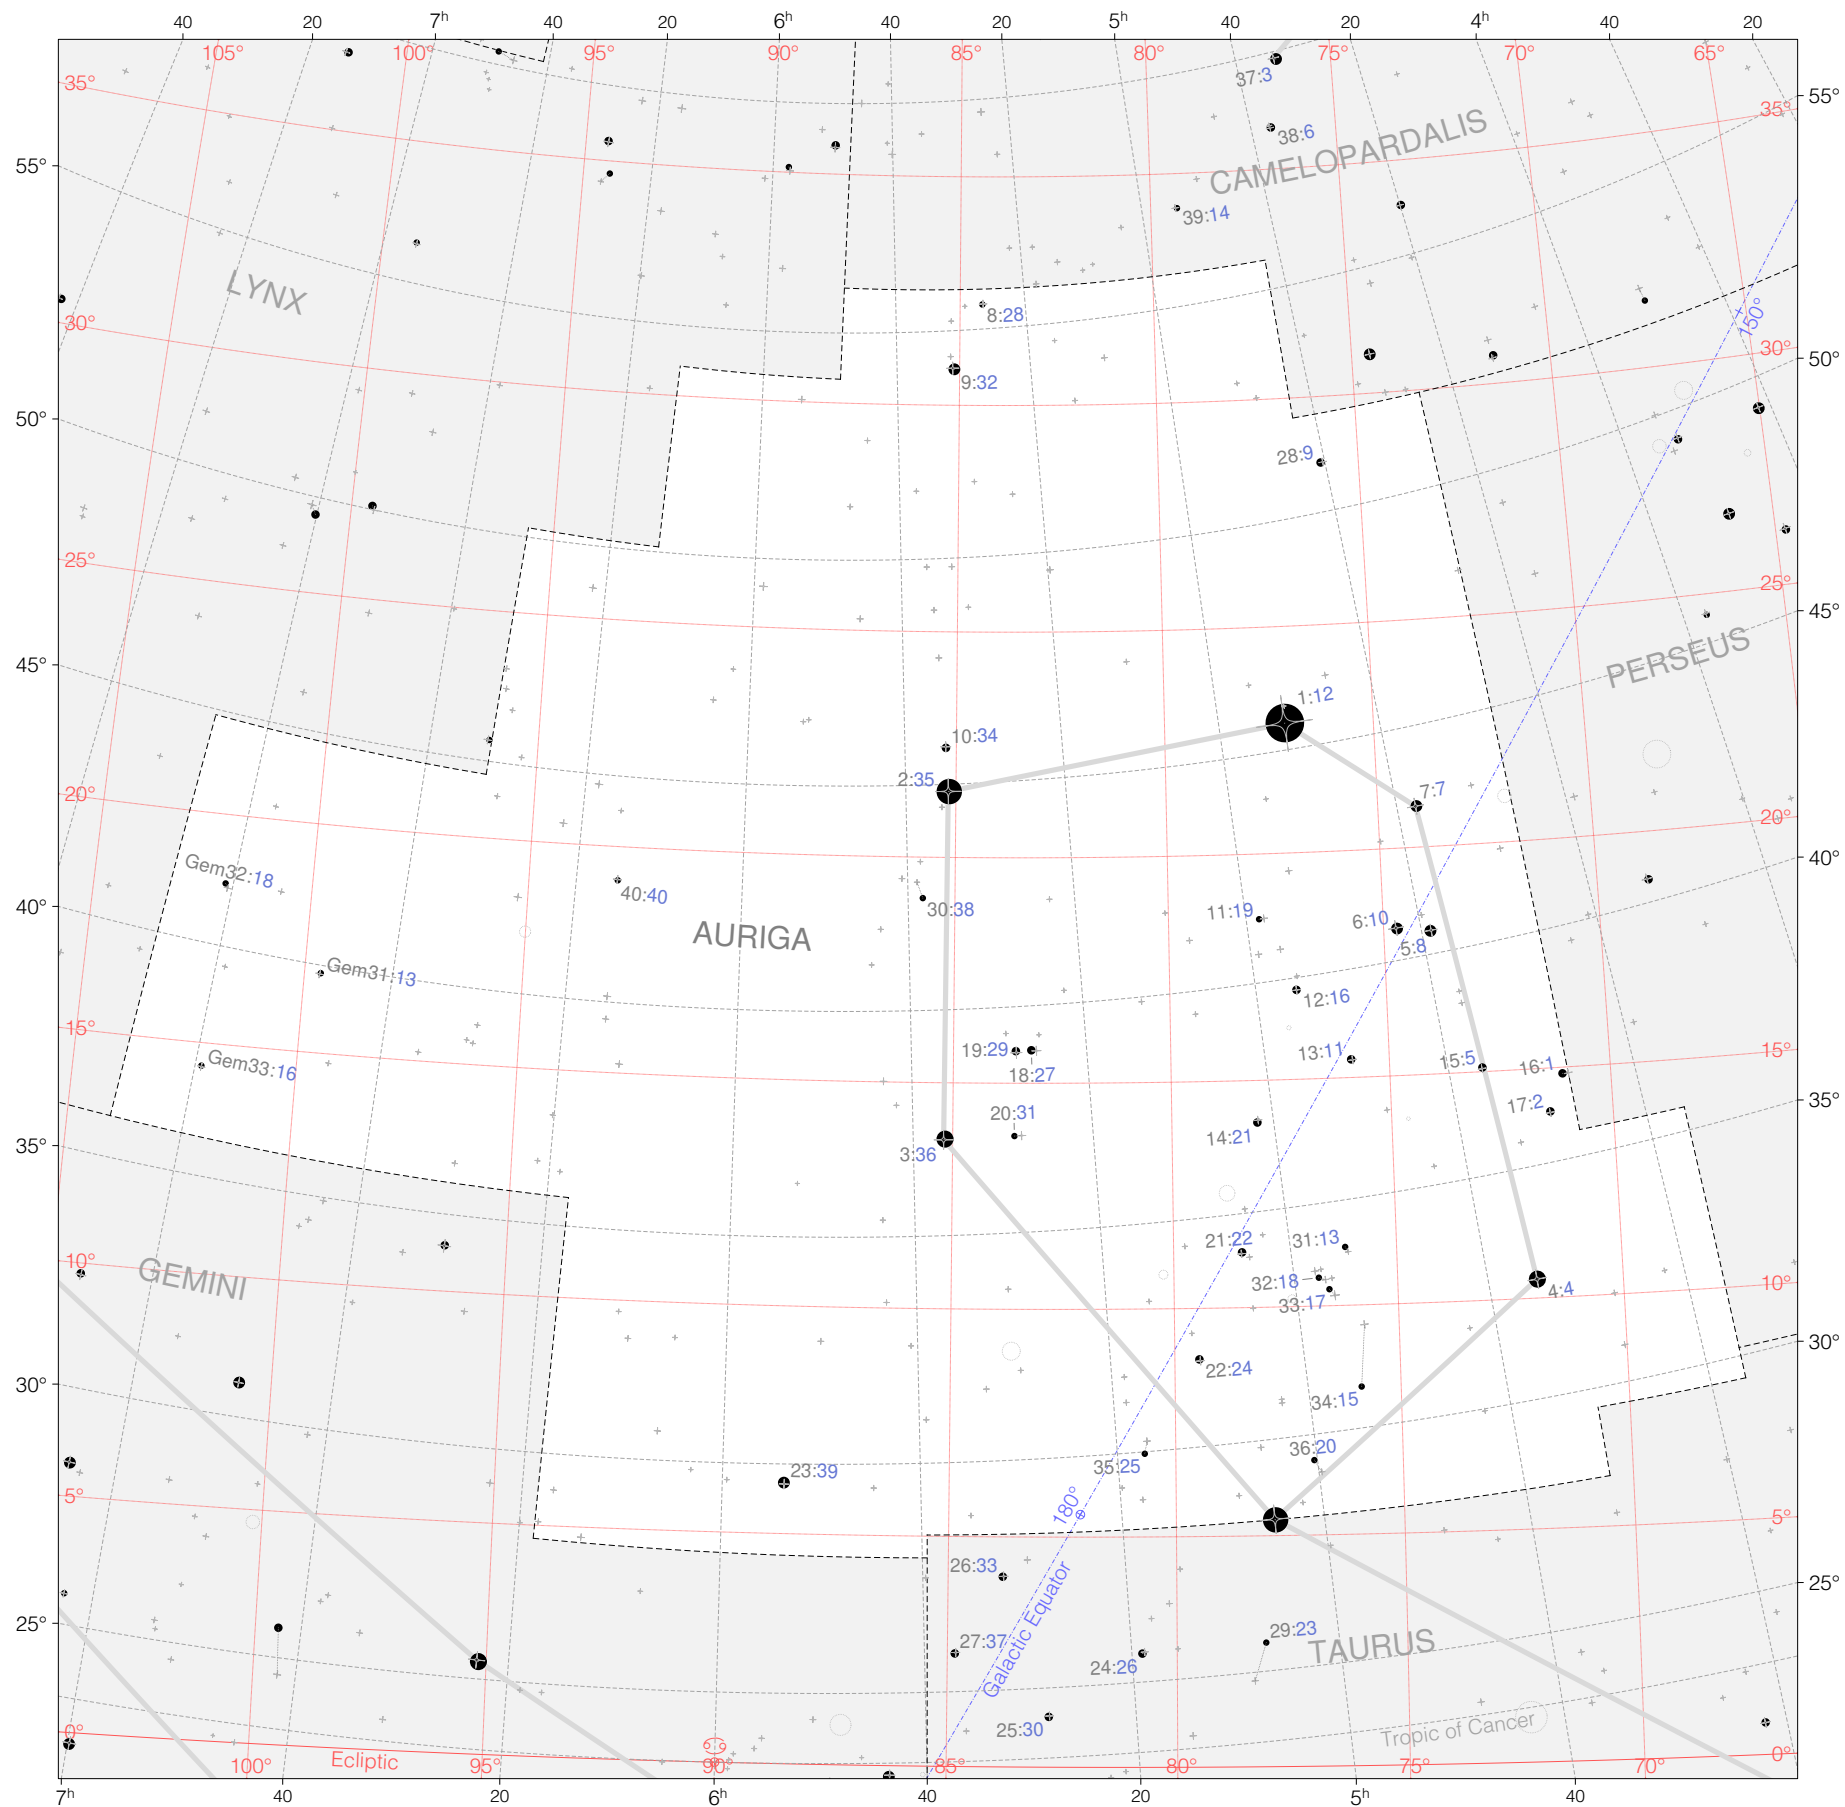

Hevelius Stars in Auriga

Magnitudes:  1 2 3 4 5 6

Scale at center: 0° 2° 4° 