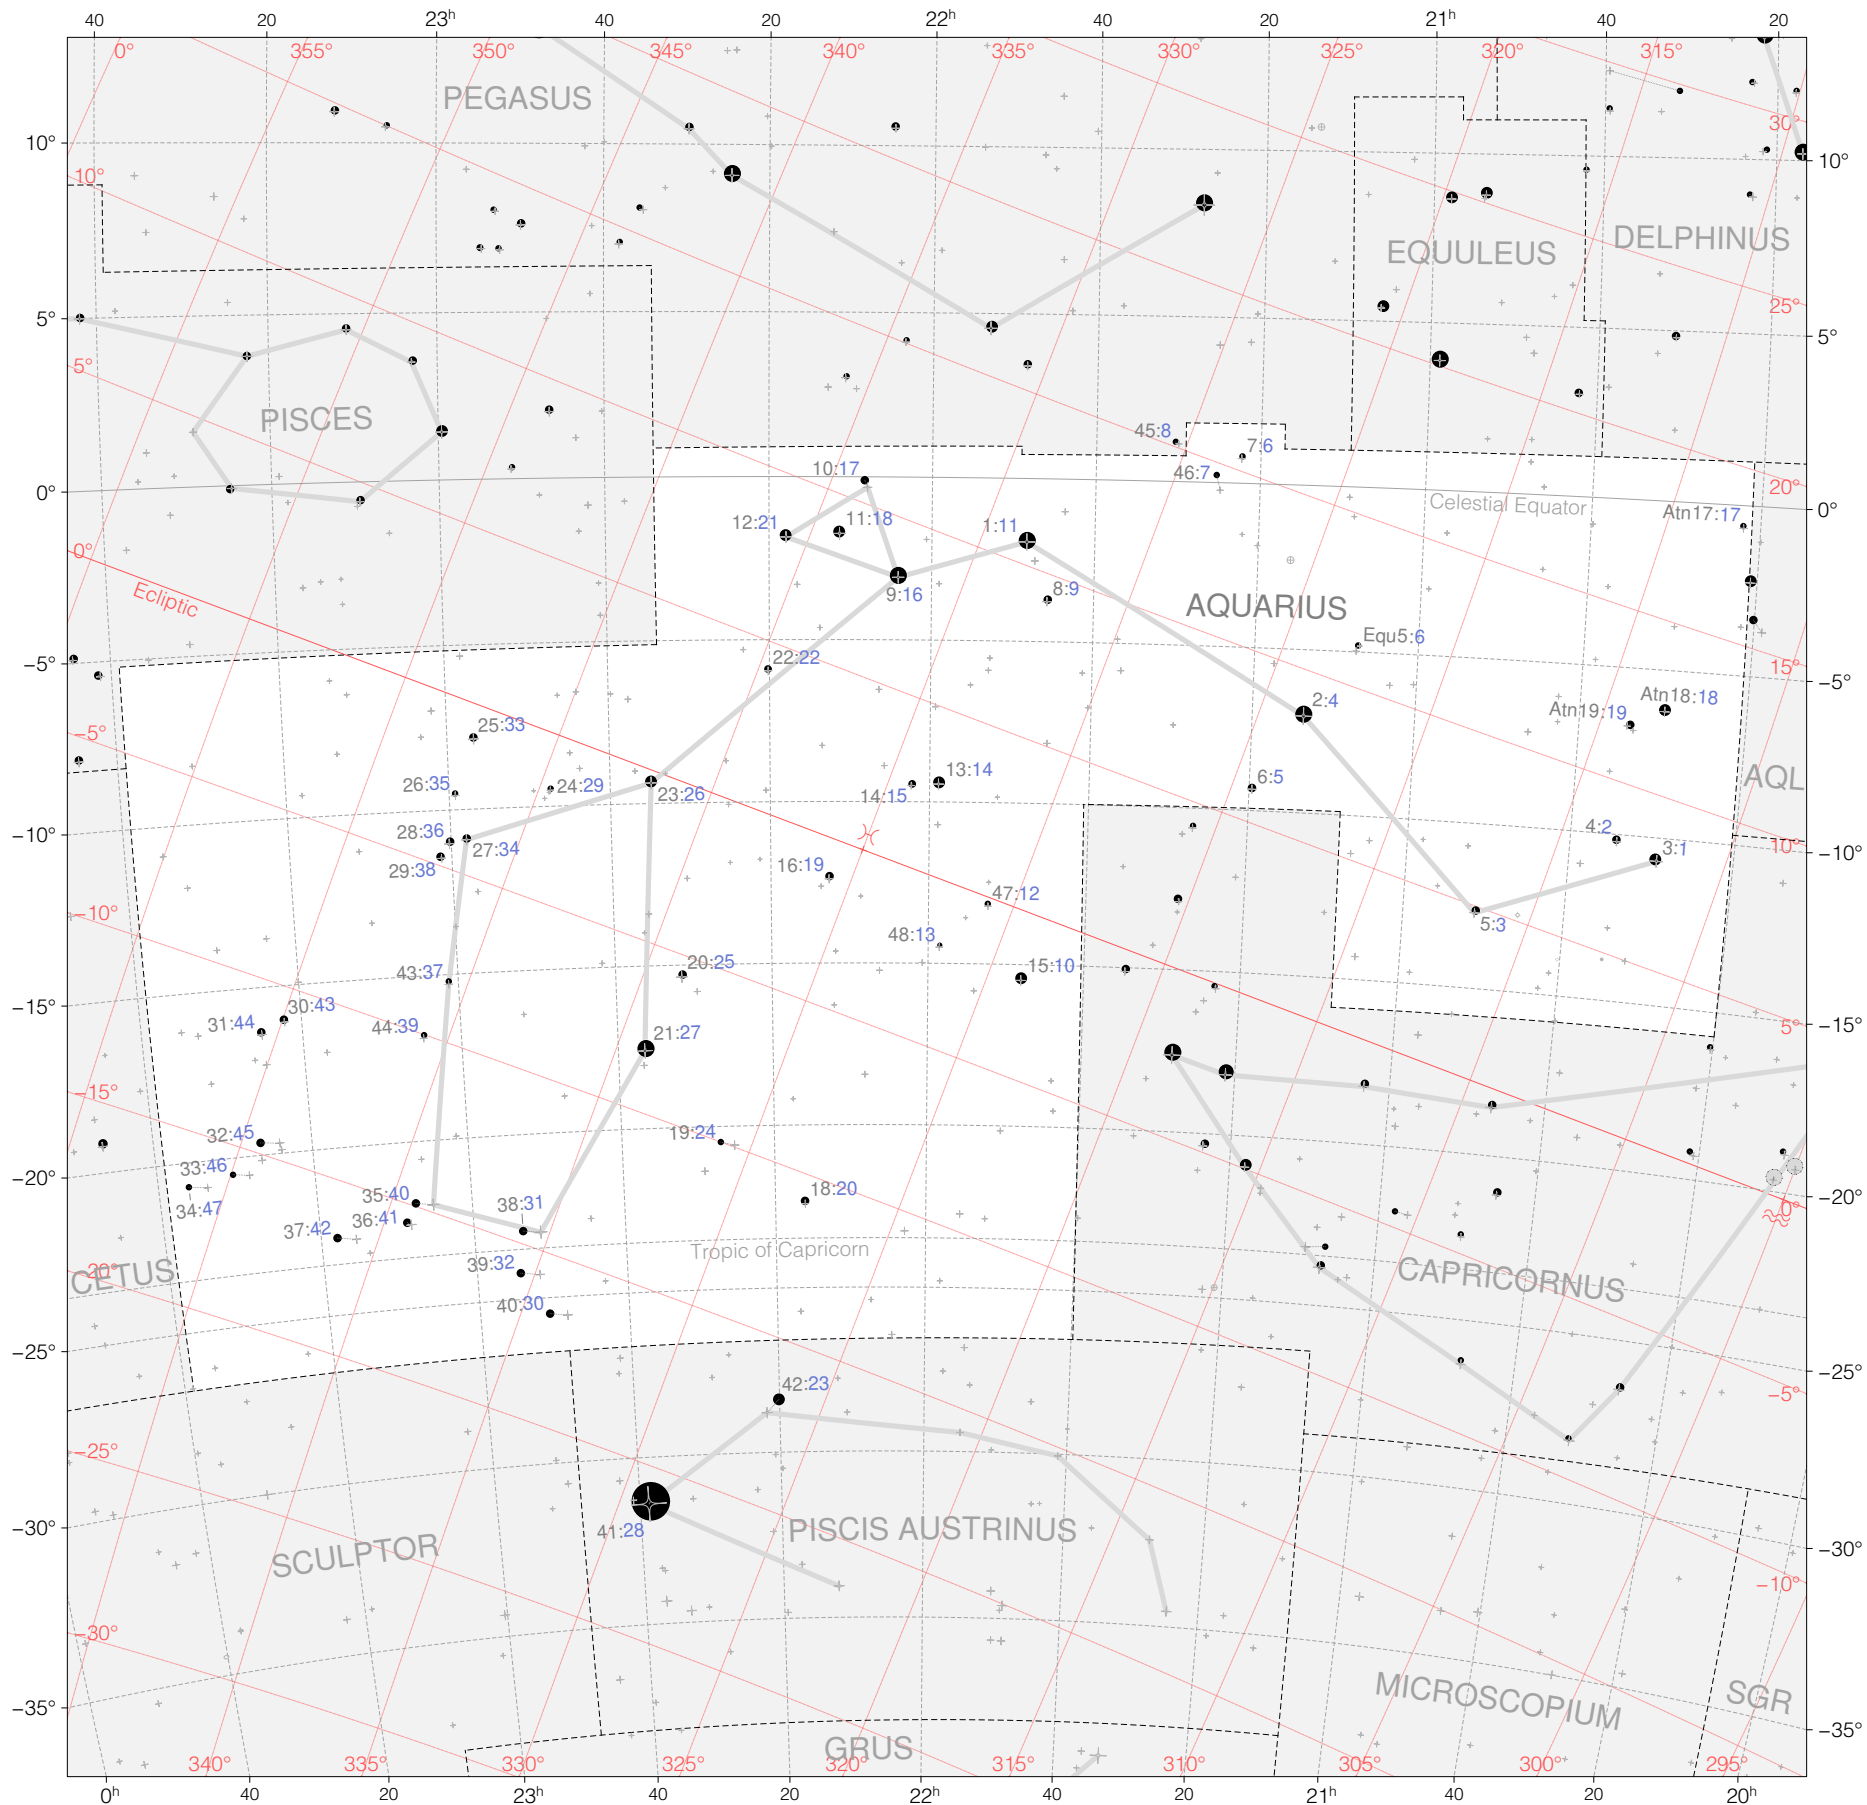

Hevelius Stars in Aquarius

Magnitudes: 1 2 3 4 5 6

Scale at center: 0° 2° 4°