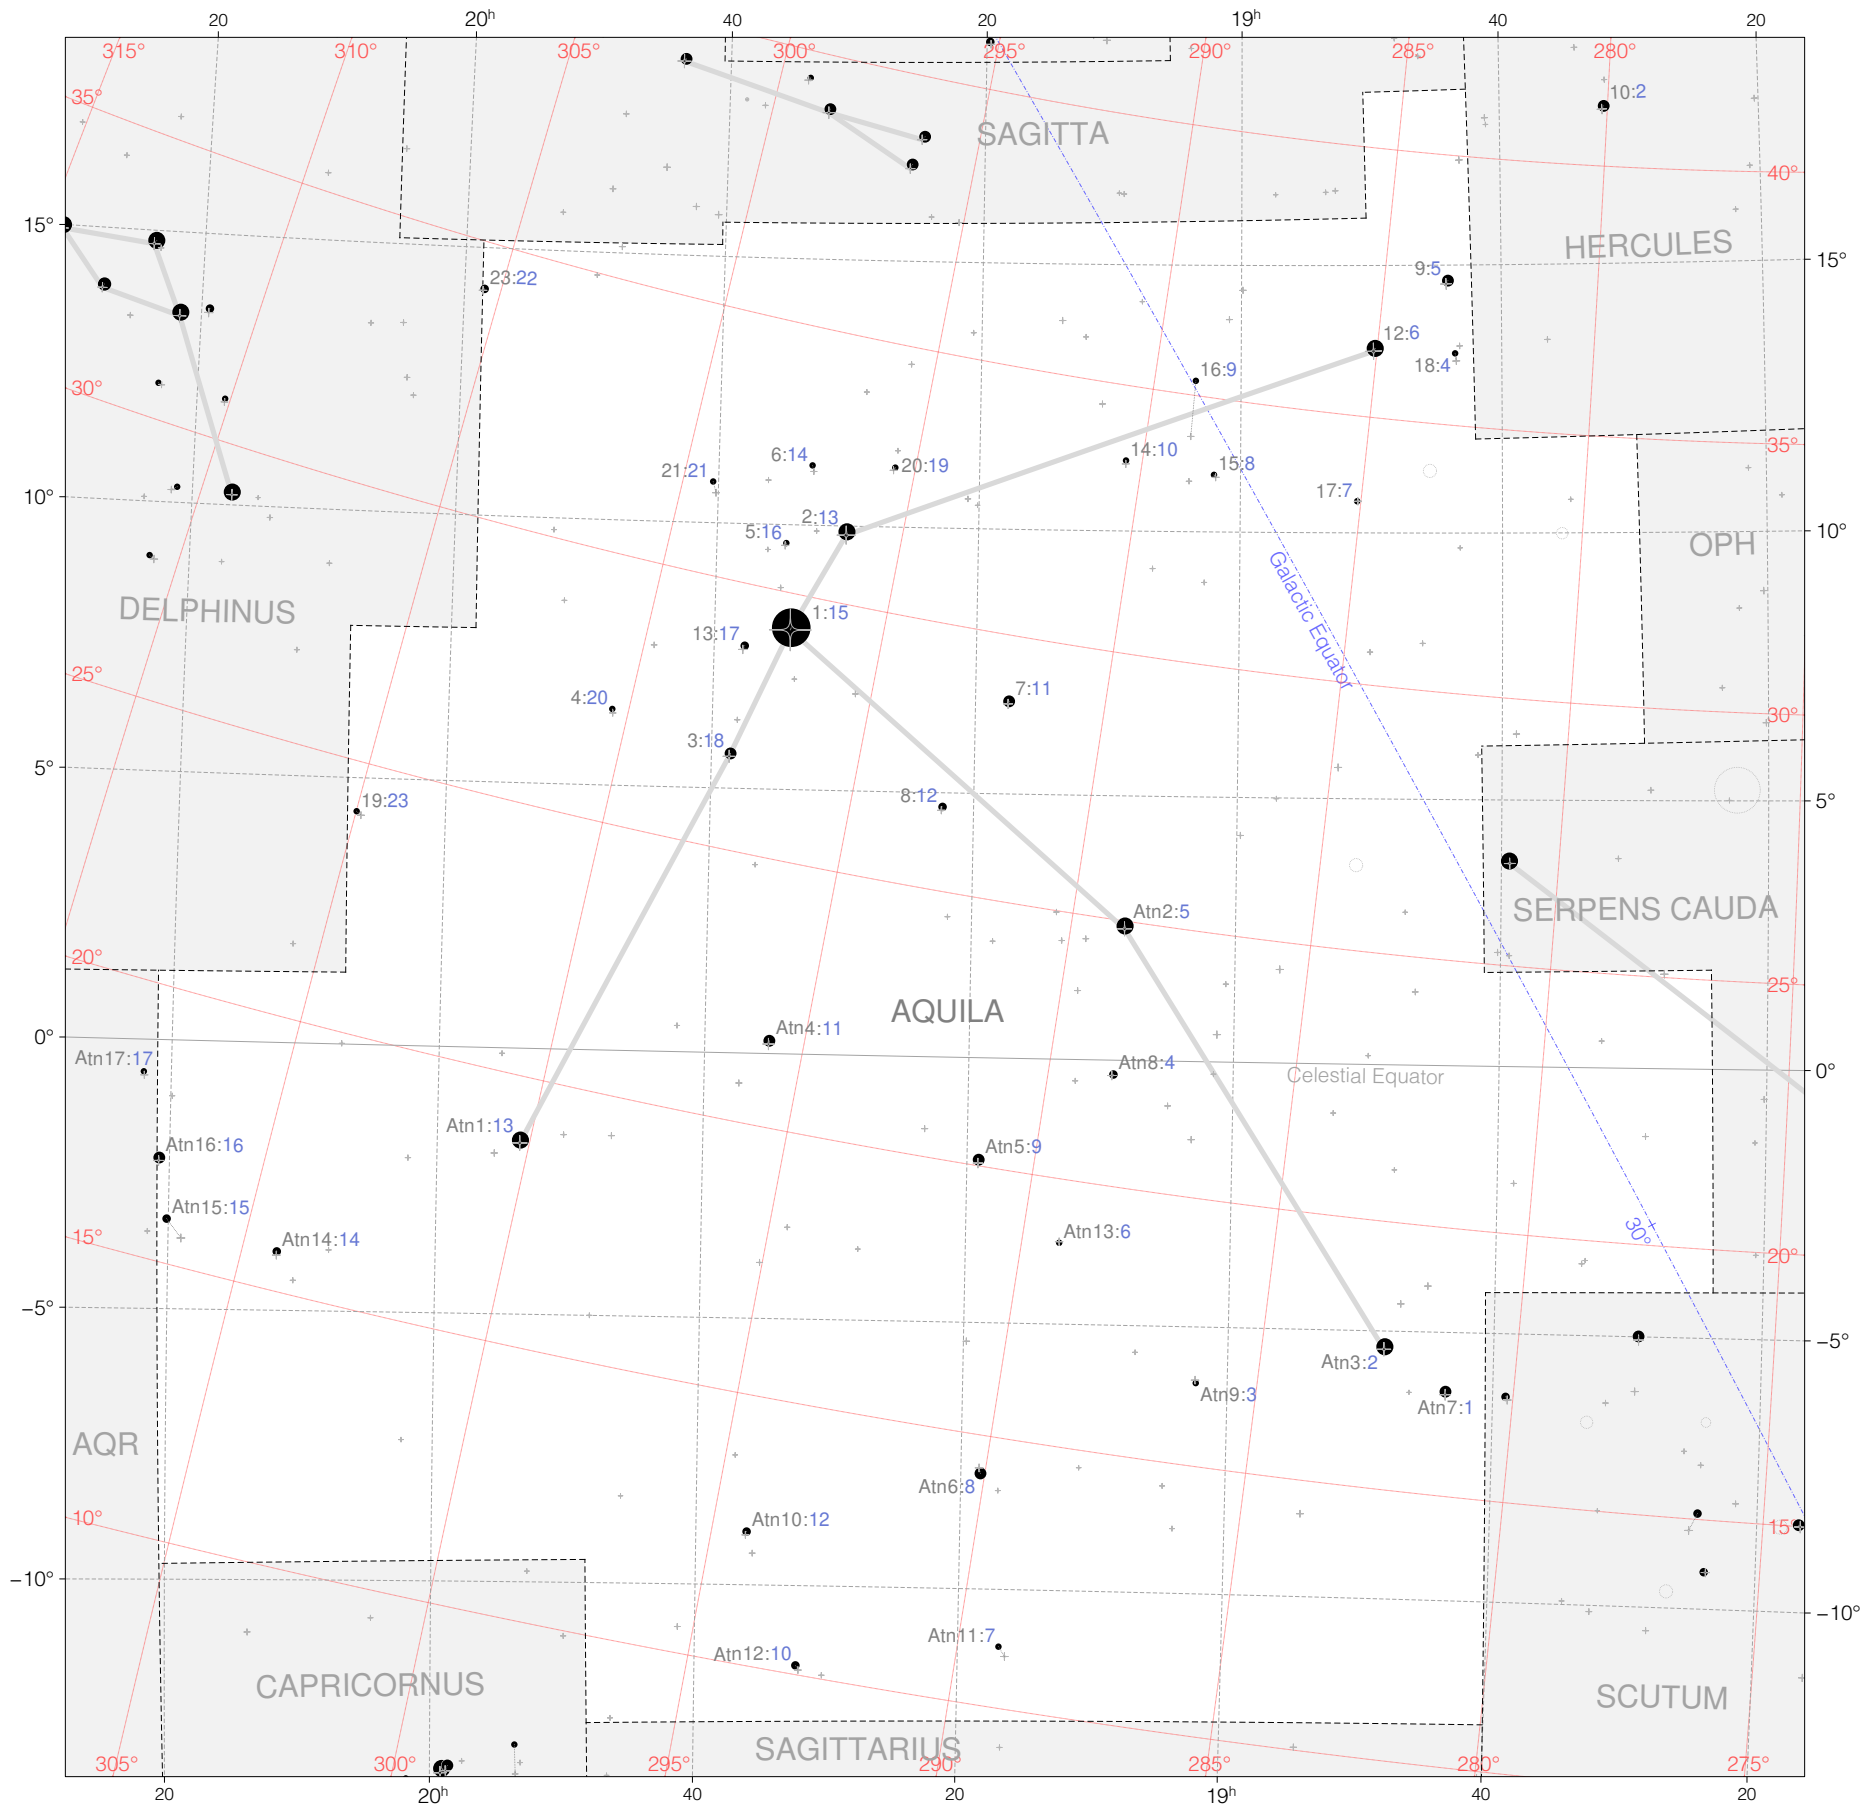

Hevelius Stars in Aquila and Antinous

Magnitudes:  1 2 3 4 5 6

Scale at center: 0° 2° 4° 