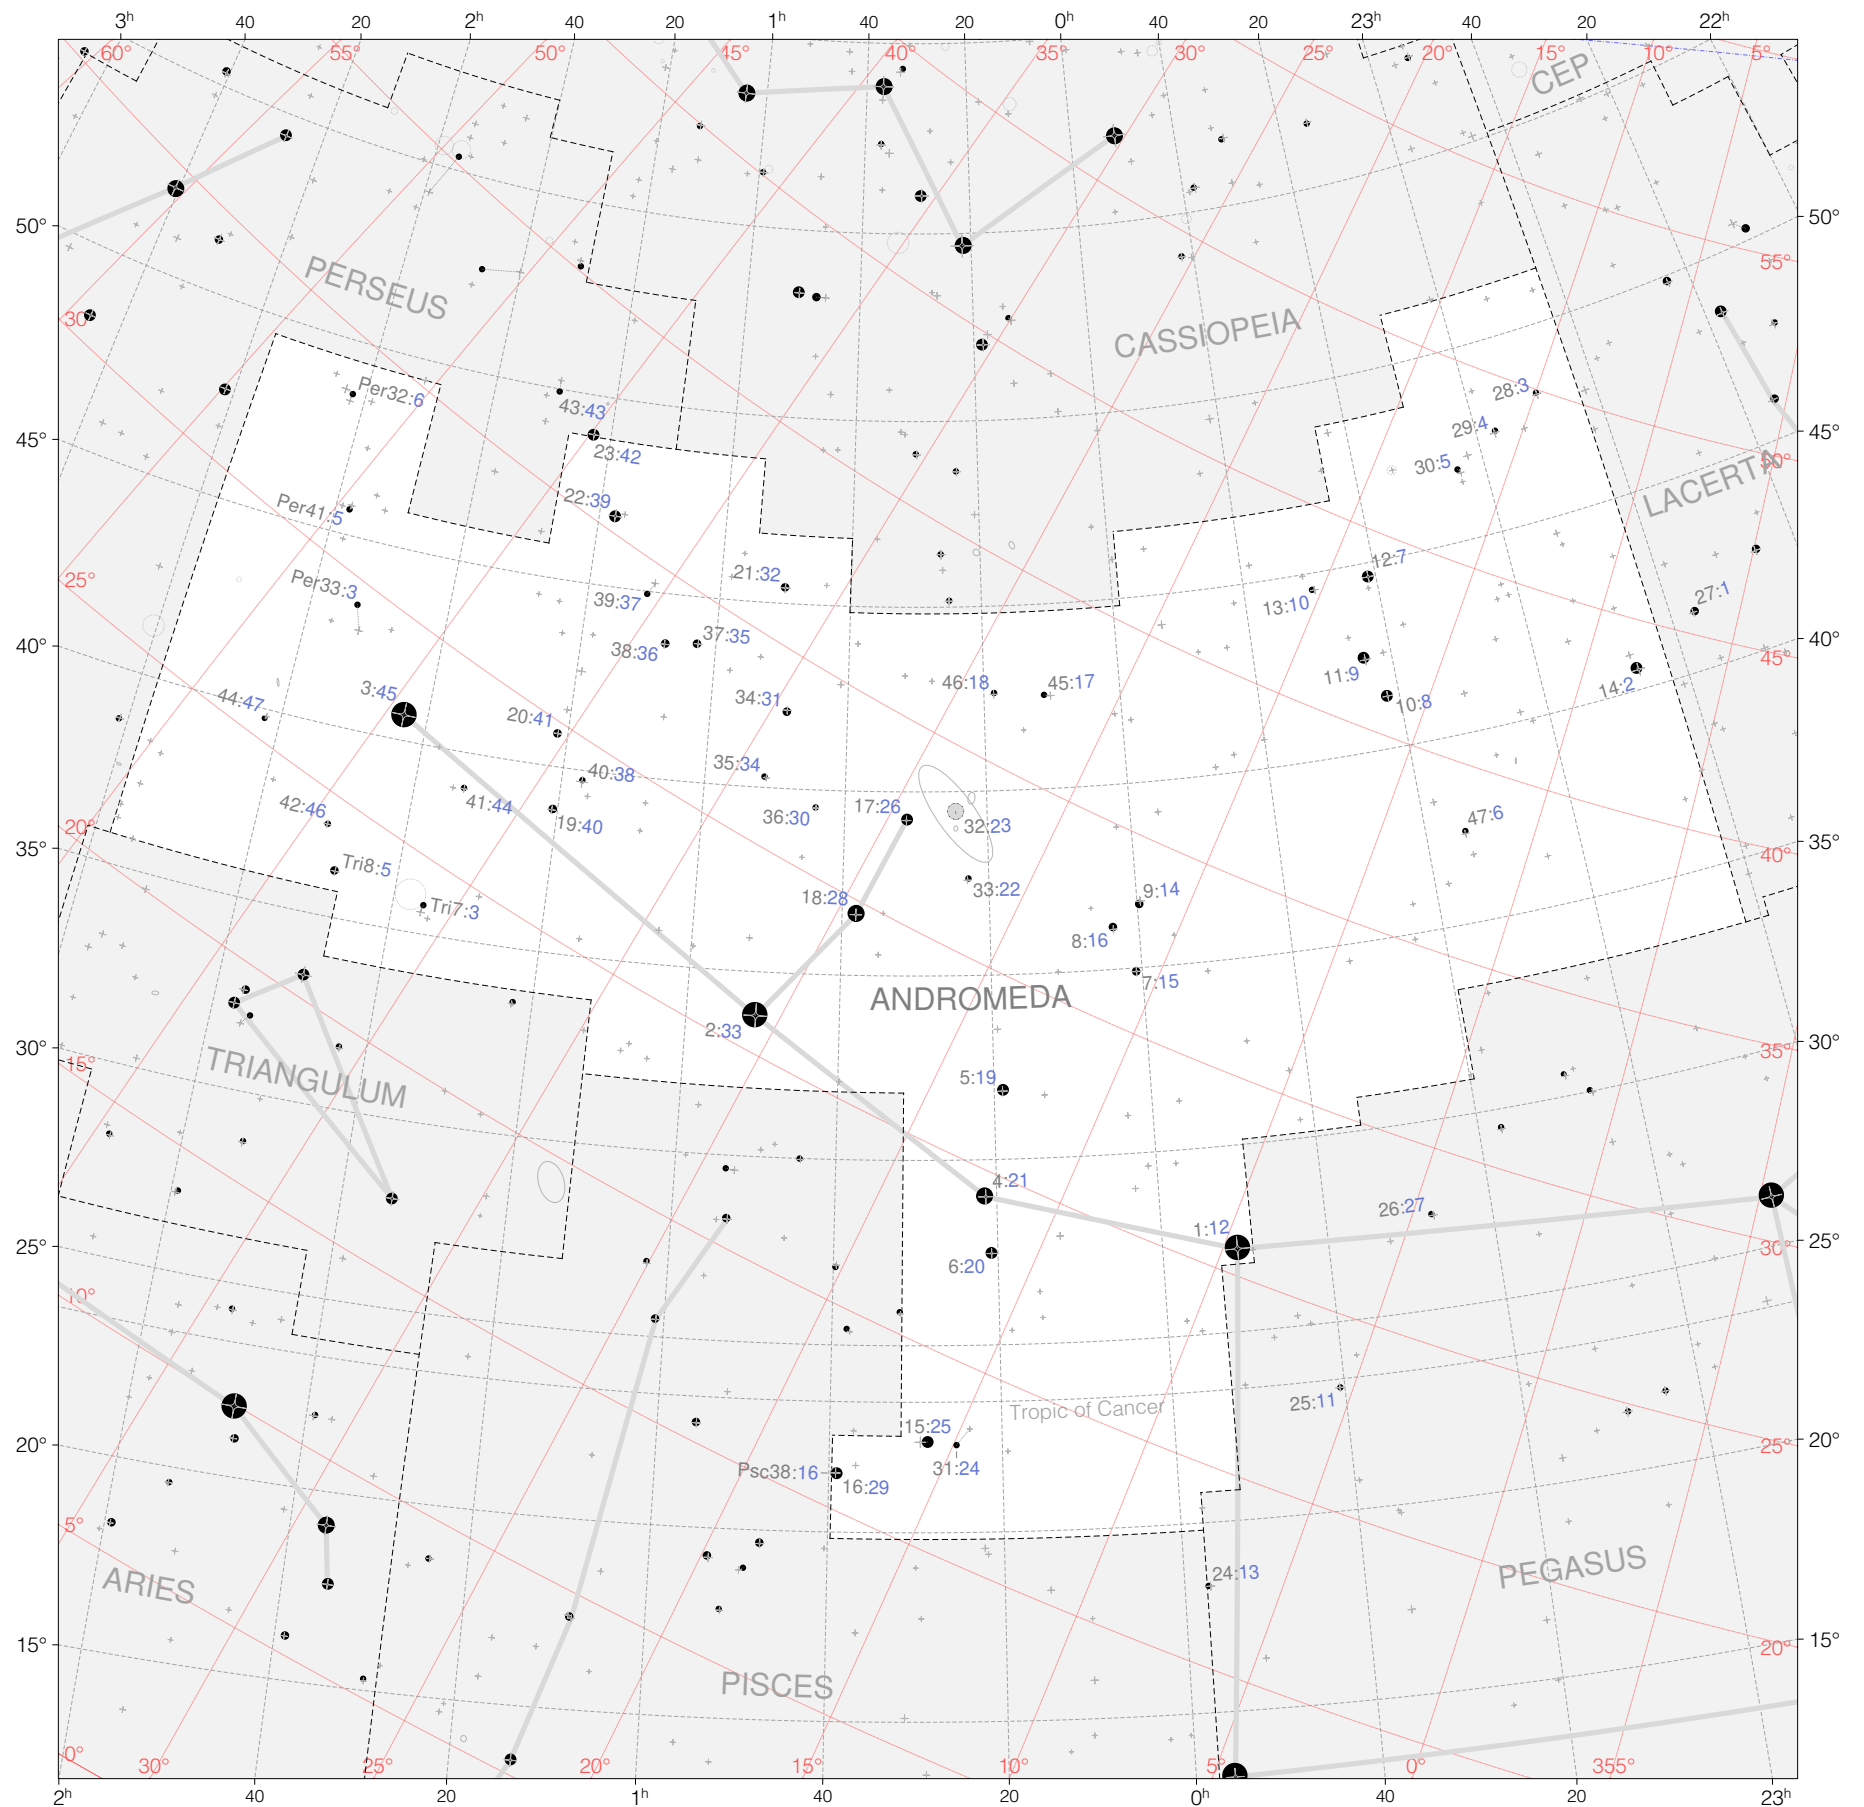

# Hevelius Stars in Andromeda

Magnitudes: 1 2 3 4 5

Scale at center: 0° 2° 4°