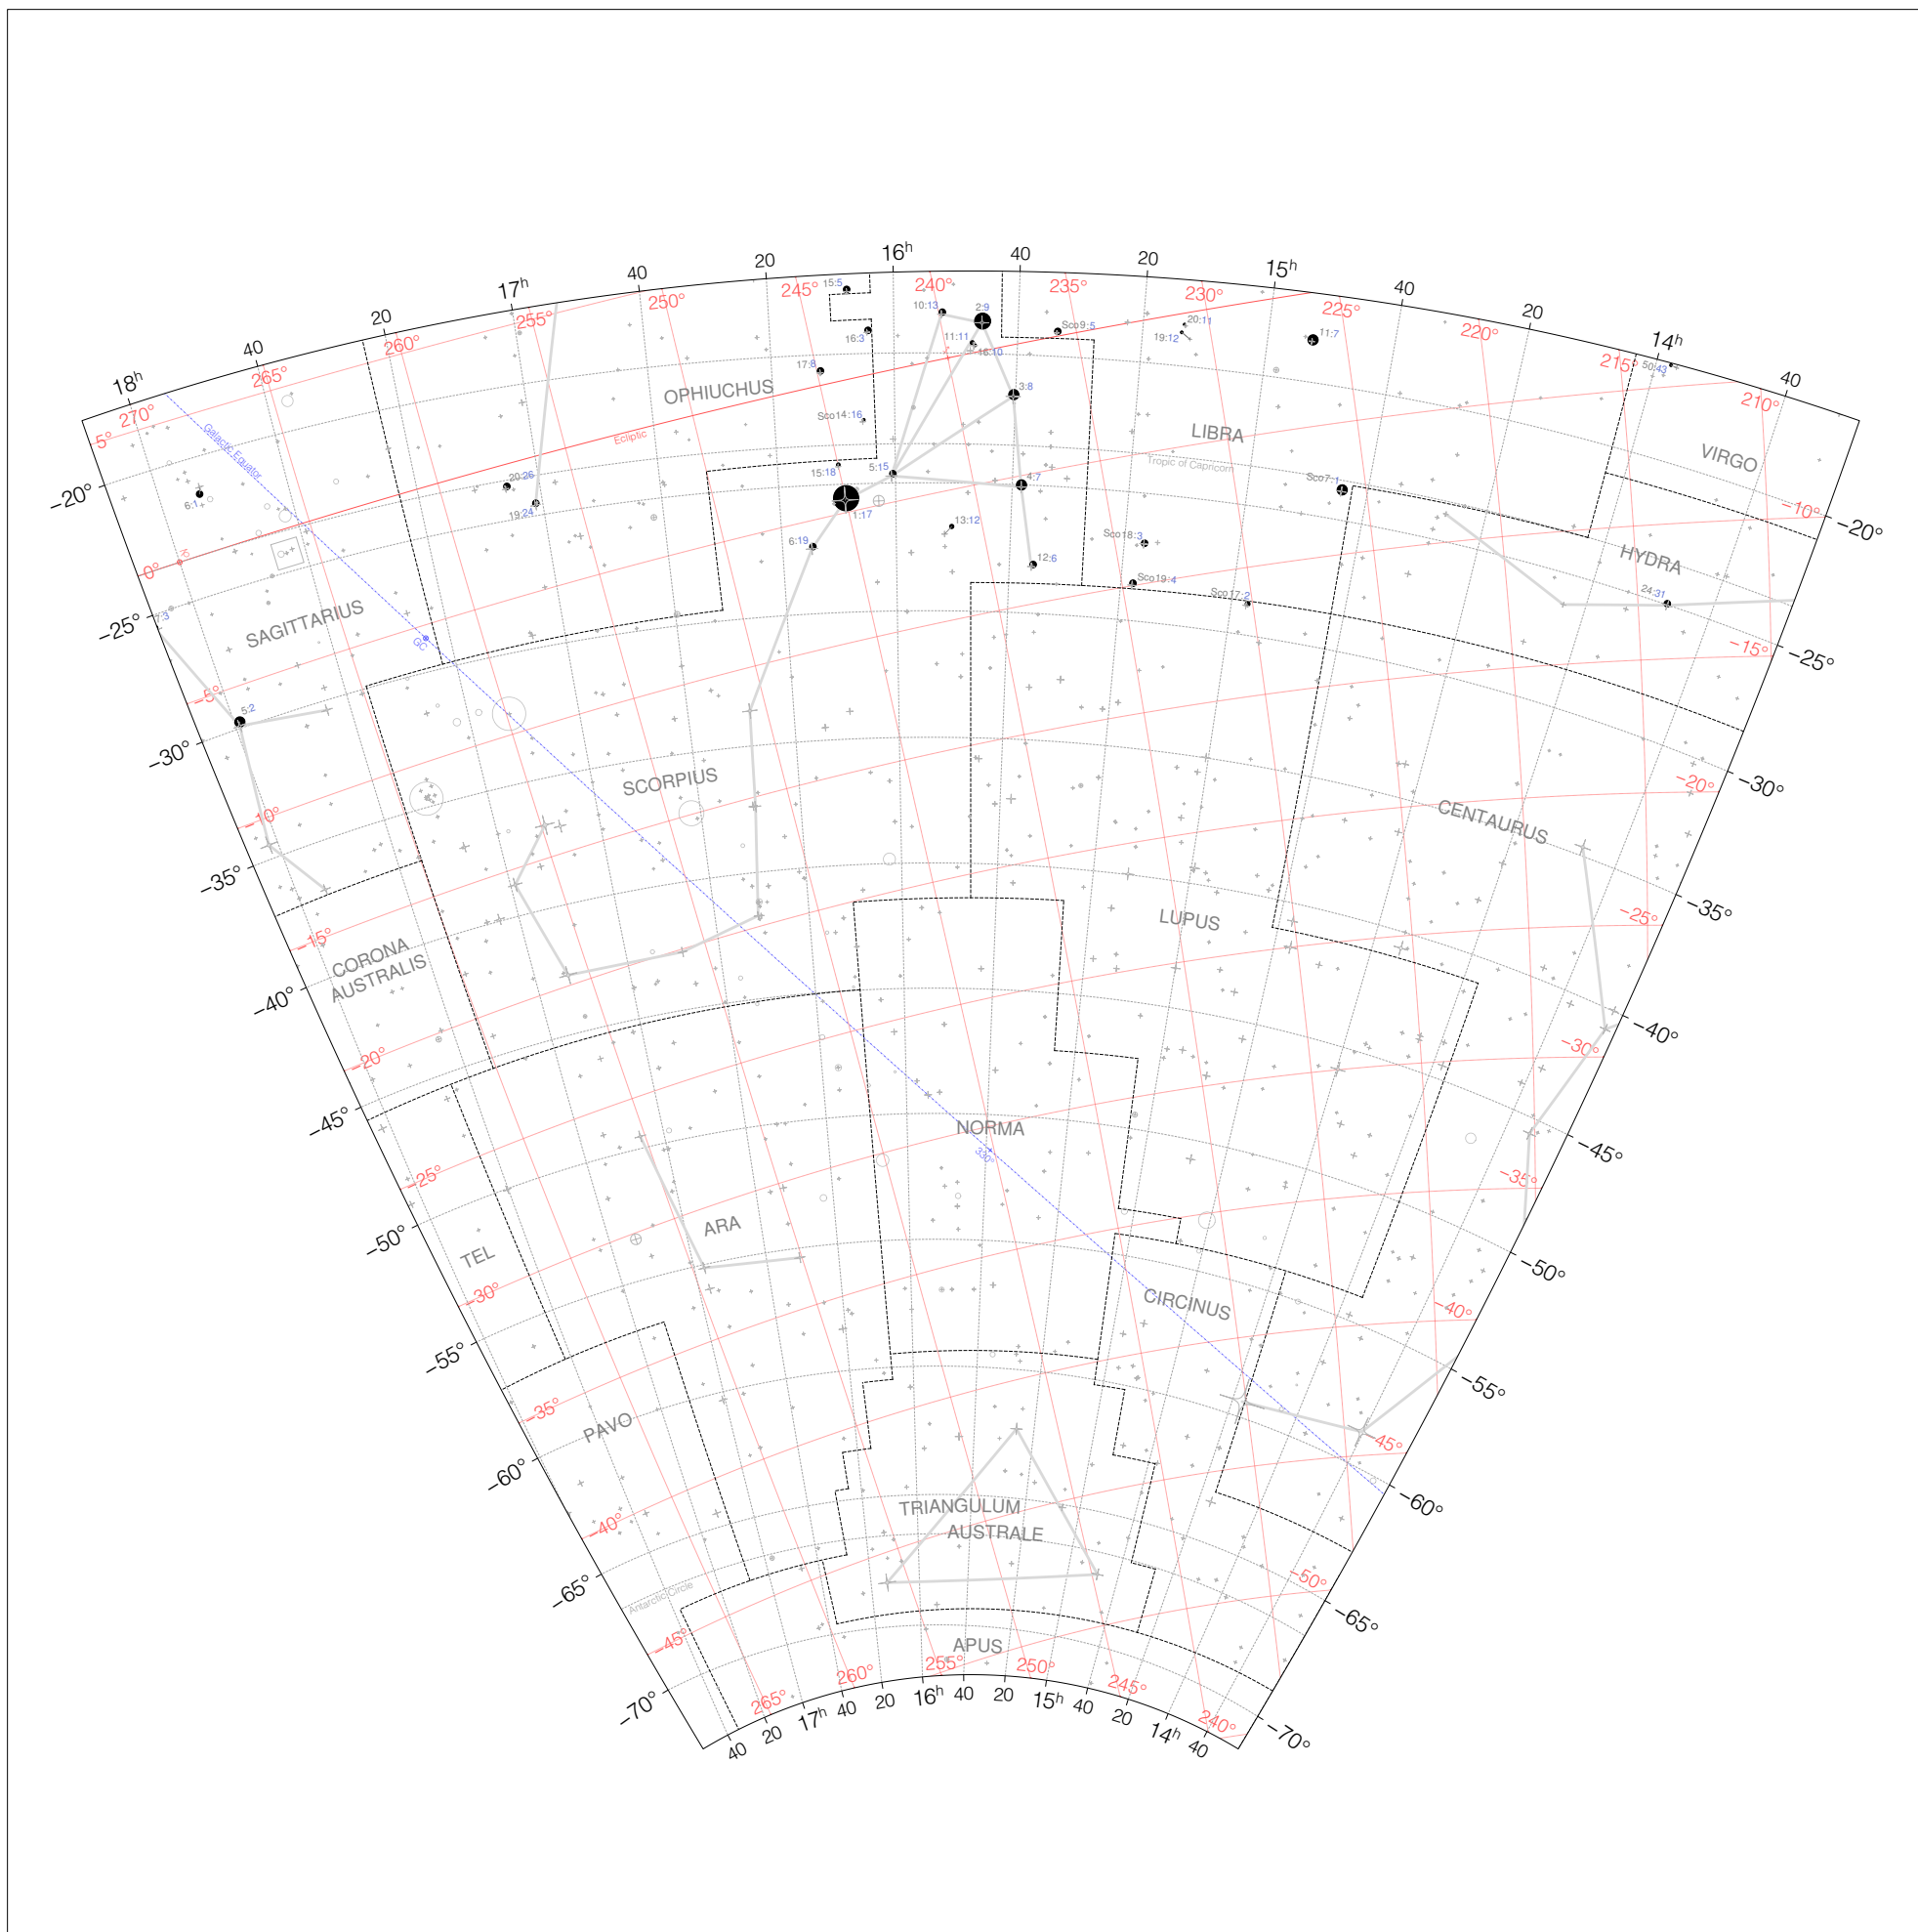

# Hevelius Stars from 14h to 18h and -70° to -20°

Magnitudes: ●●●●●  
1 2 3 4 5 6

Coordinates: 1661-01-01 (Gregorian)