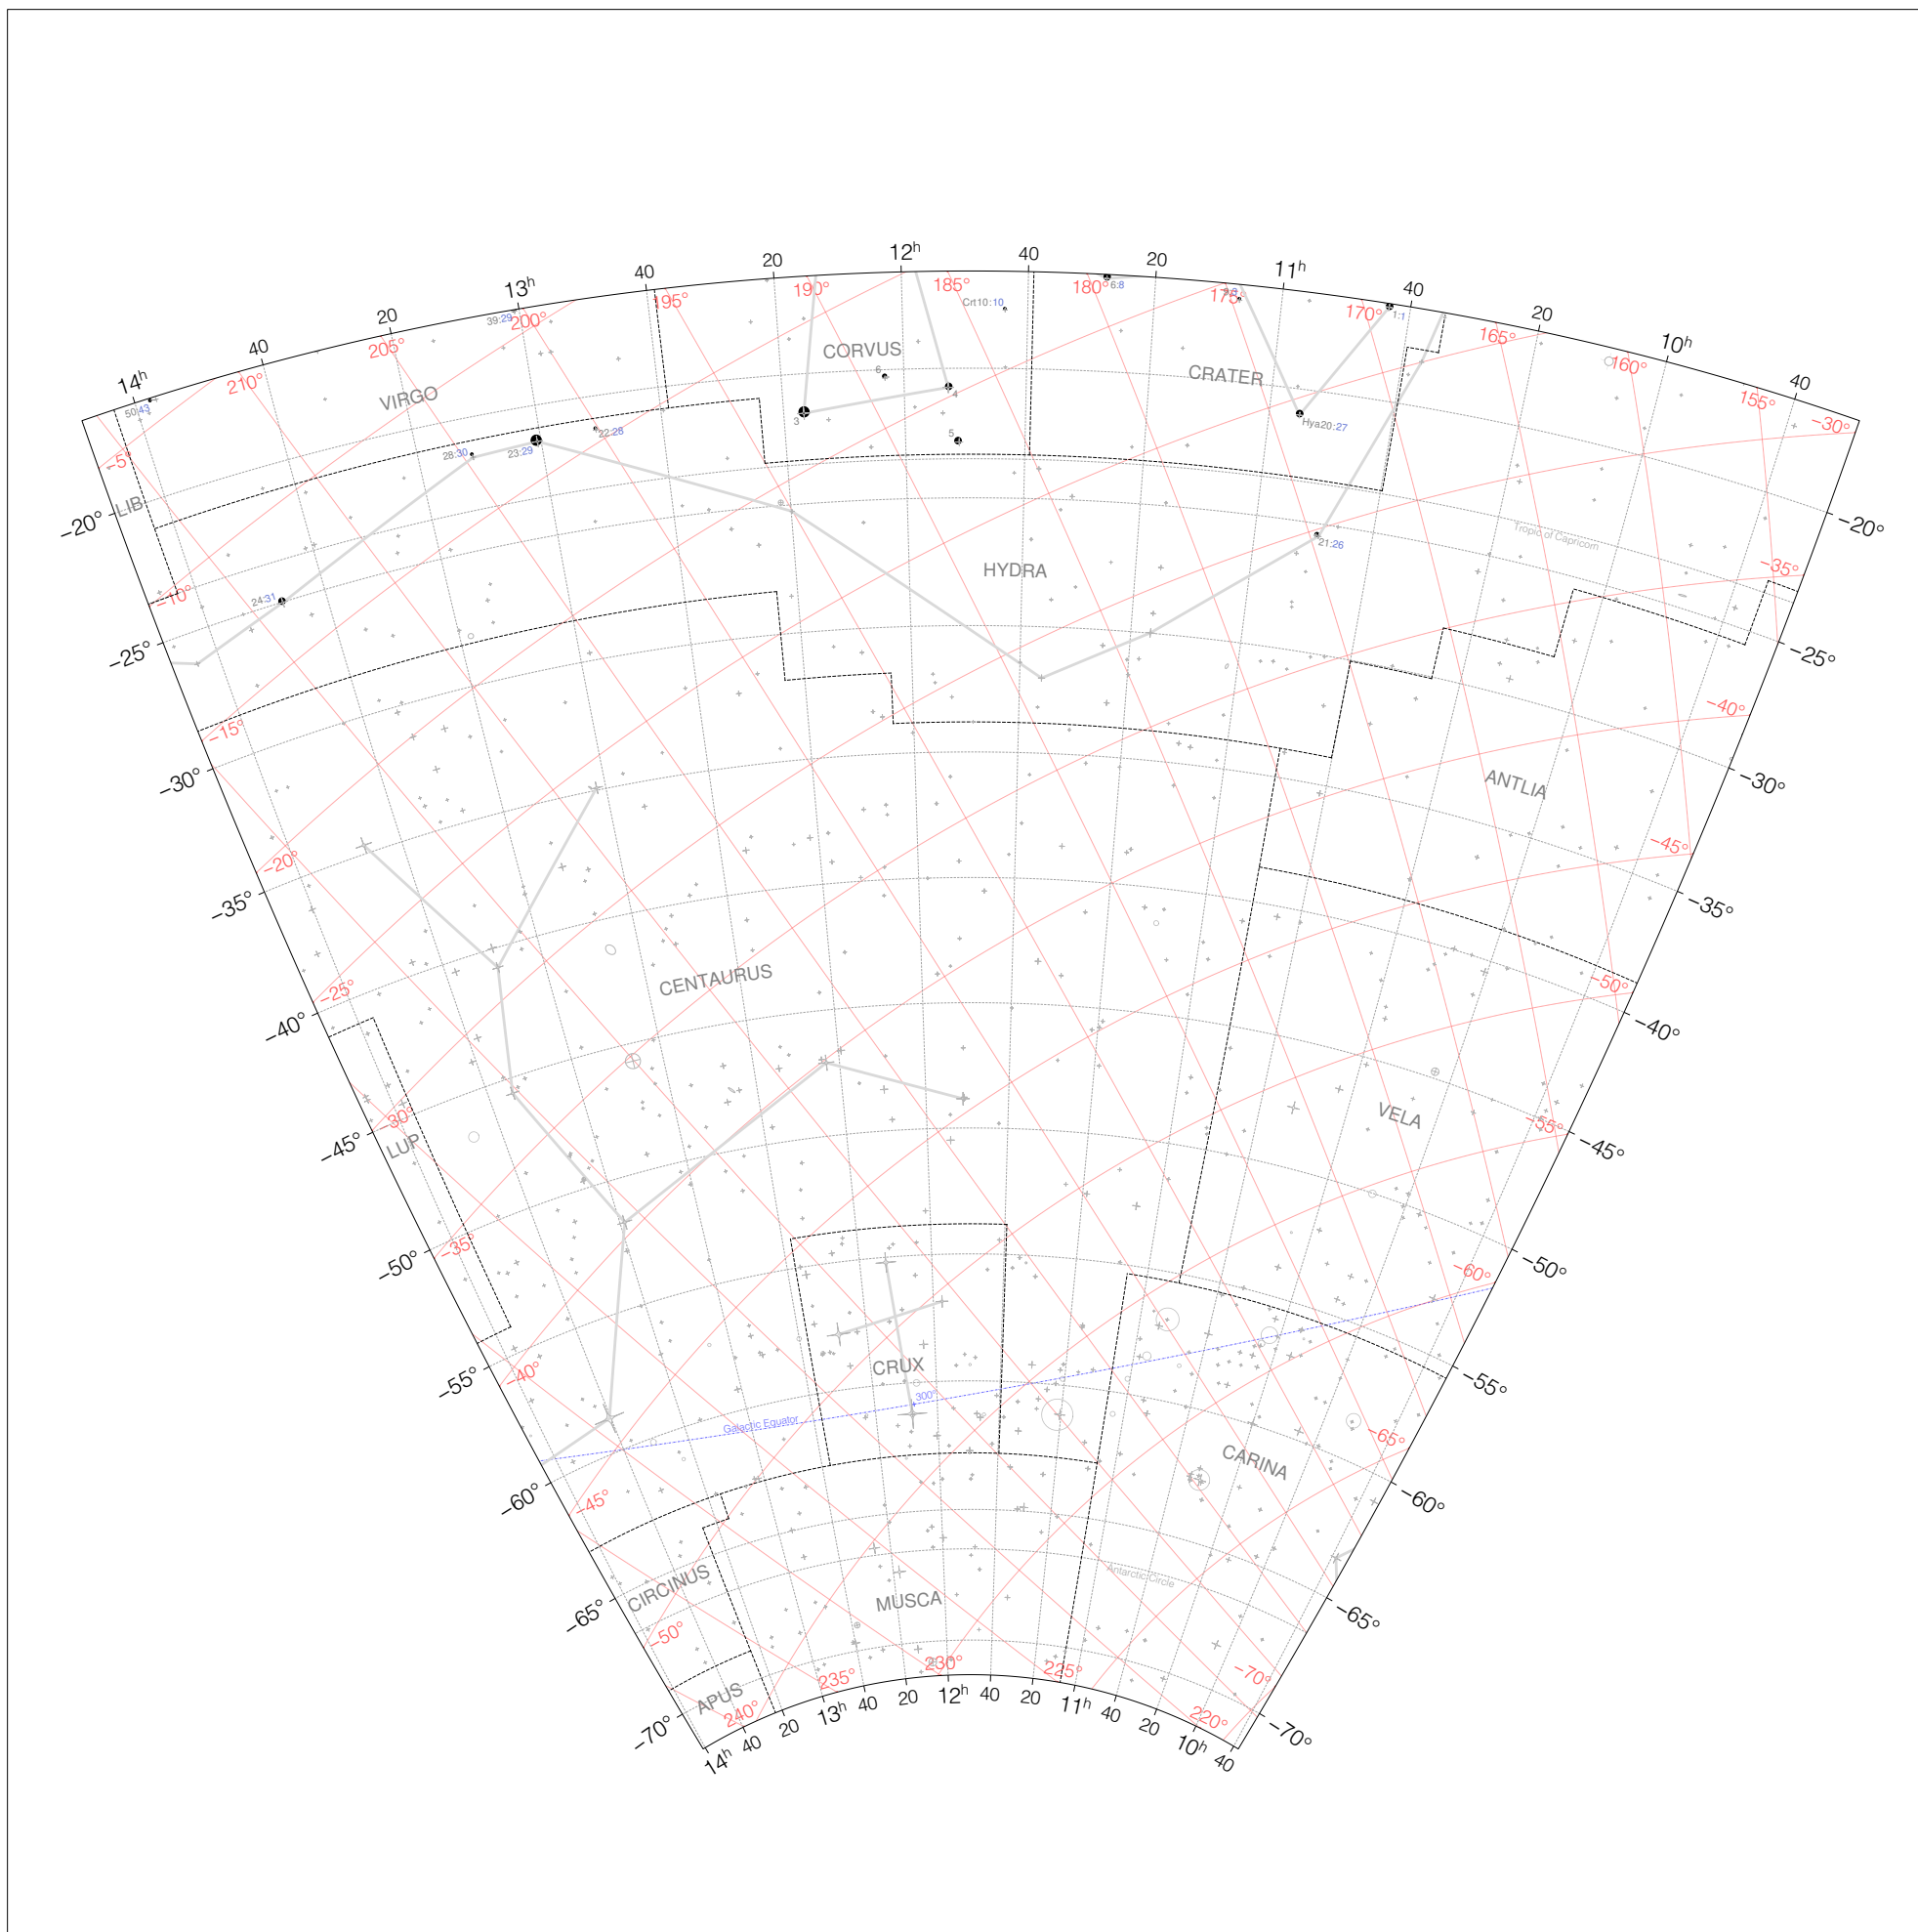

Hevelius Stars from 10h to 14h and -70° to -20°

Magnitudes: ●●●●●
1 2 3 4 5 6

Coordinates: 1661-01-01 (Gregorian)