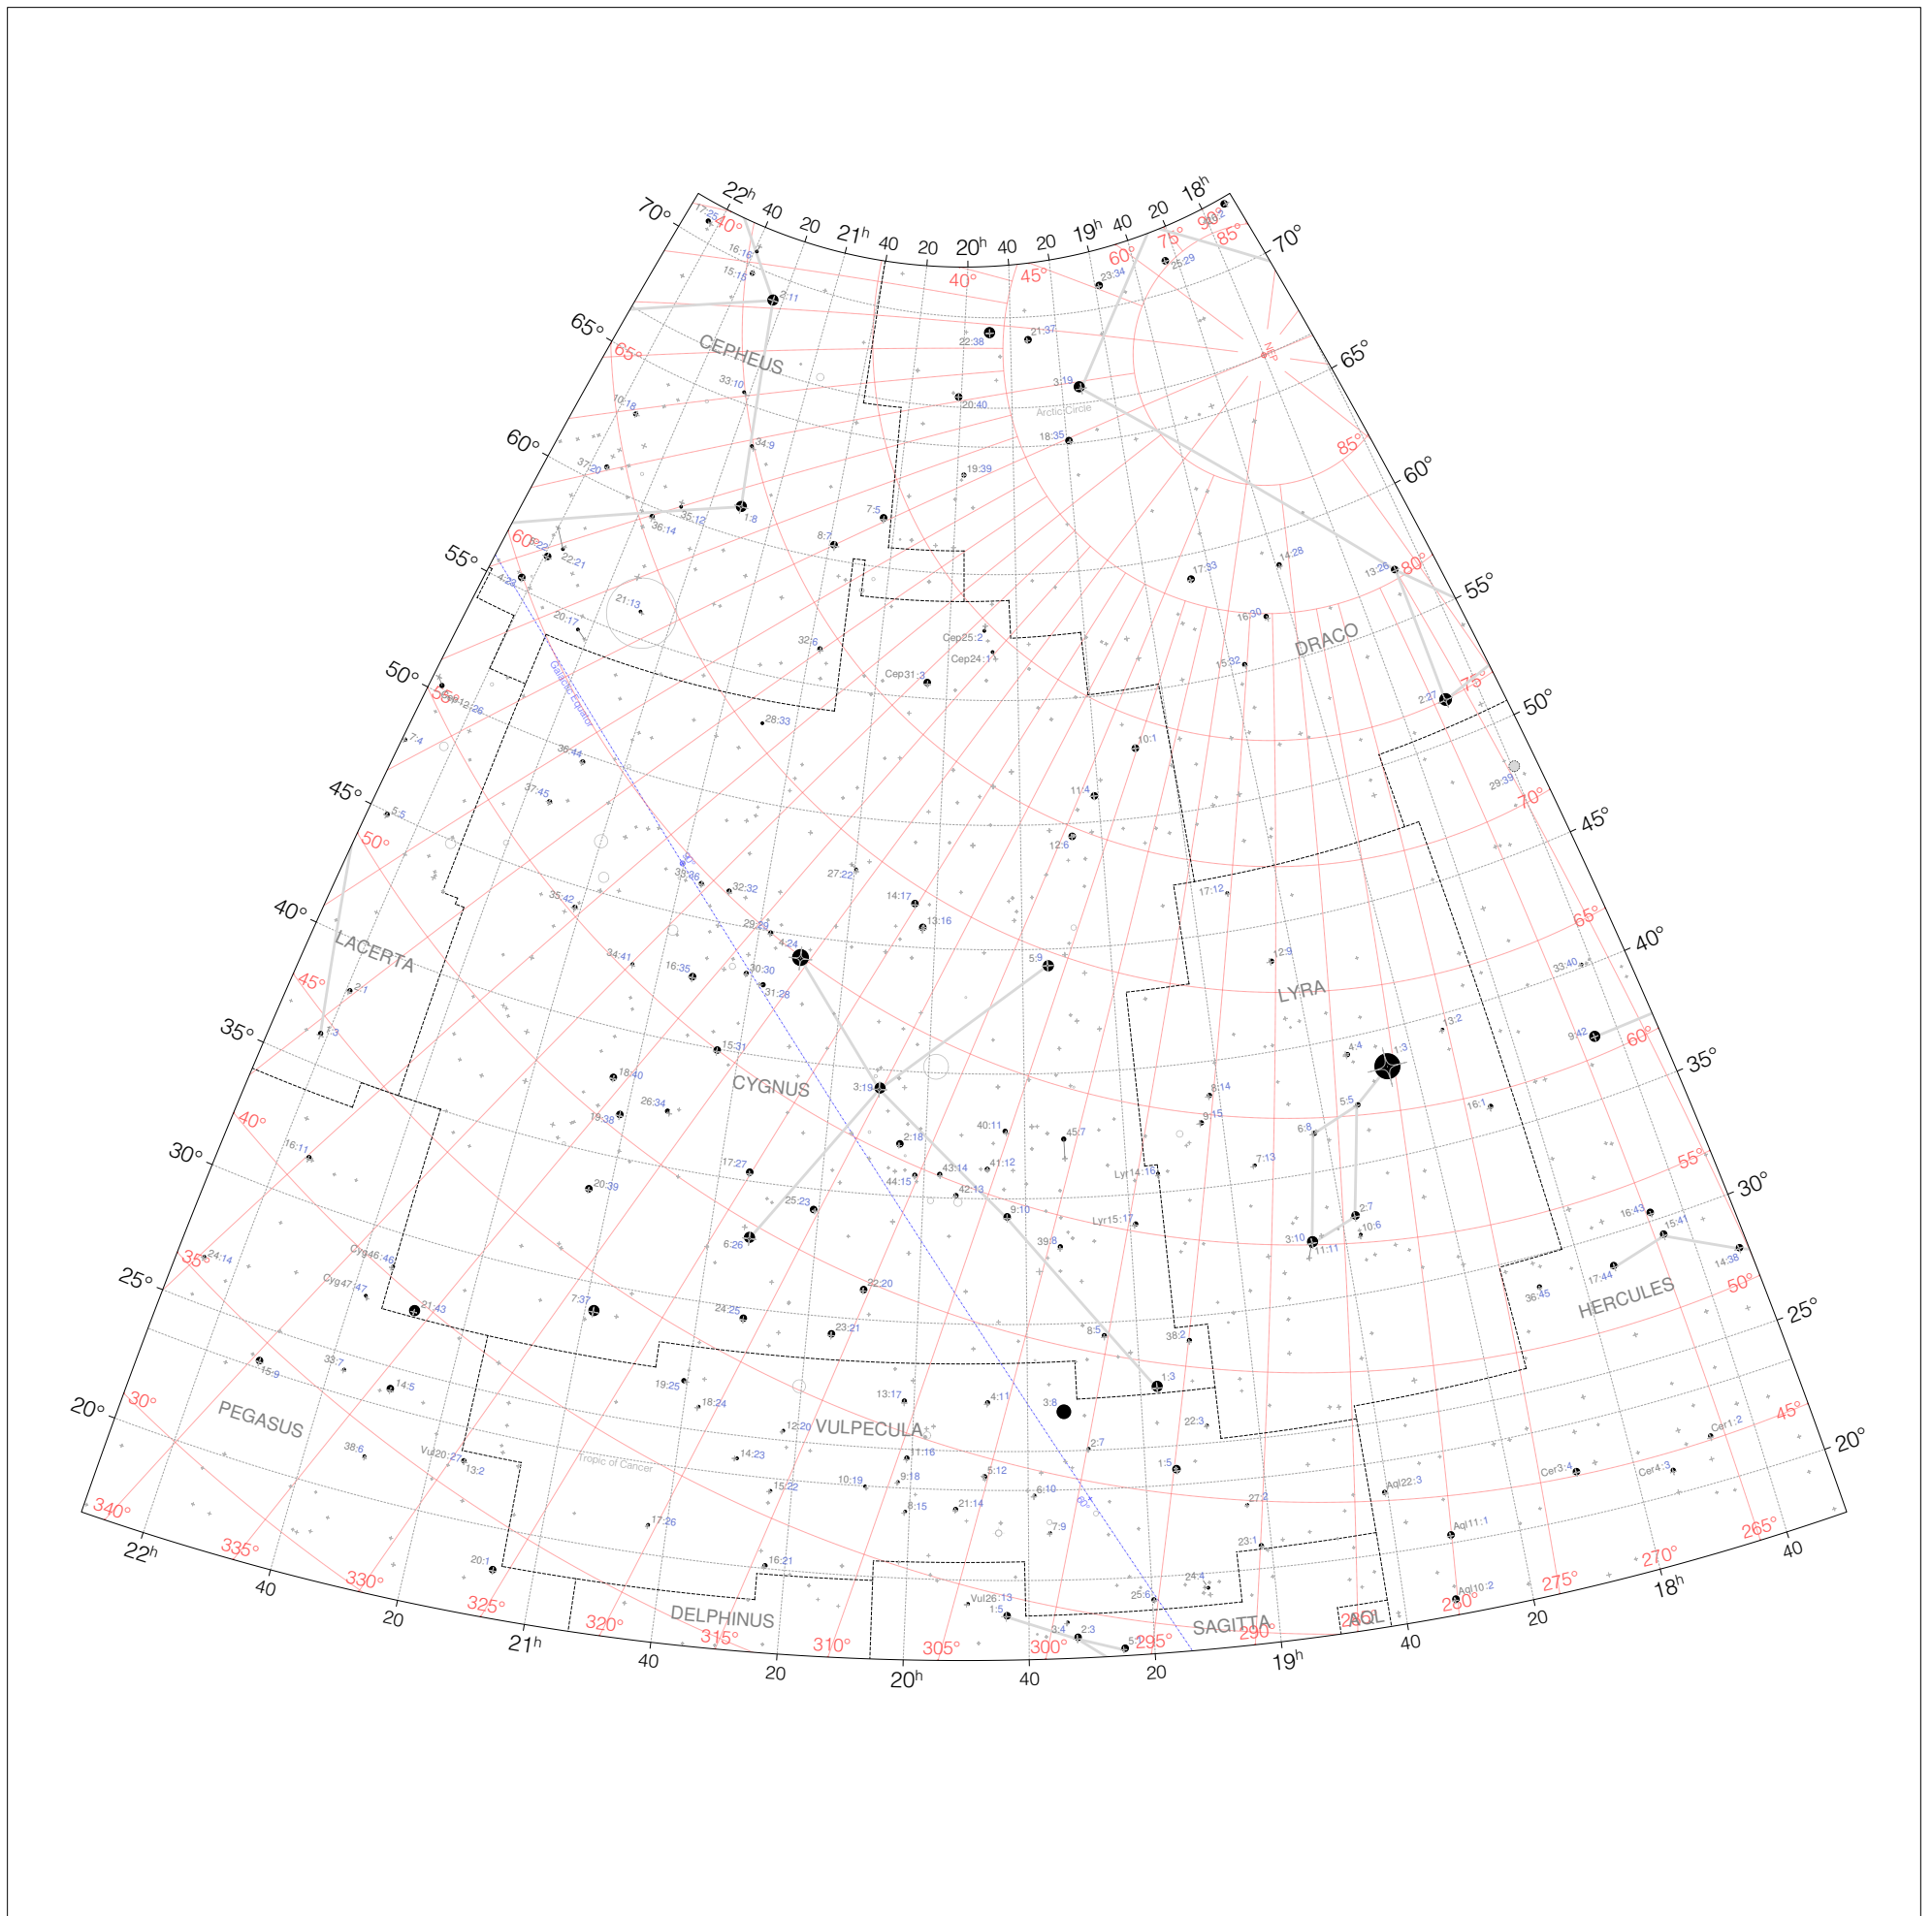

# Hevelius Stars from 18h to 22h and 20° to 70°

Magnitudes: ●●●●●  
1 2 3 4 5 6

Coordinates: 1661-01-01 (Gregorian)