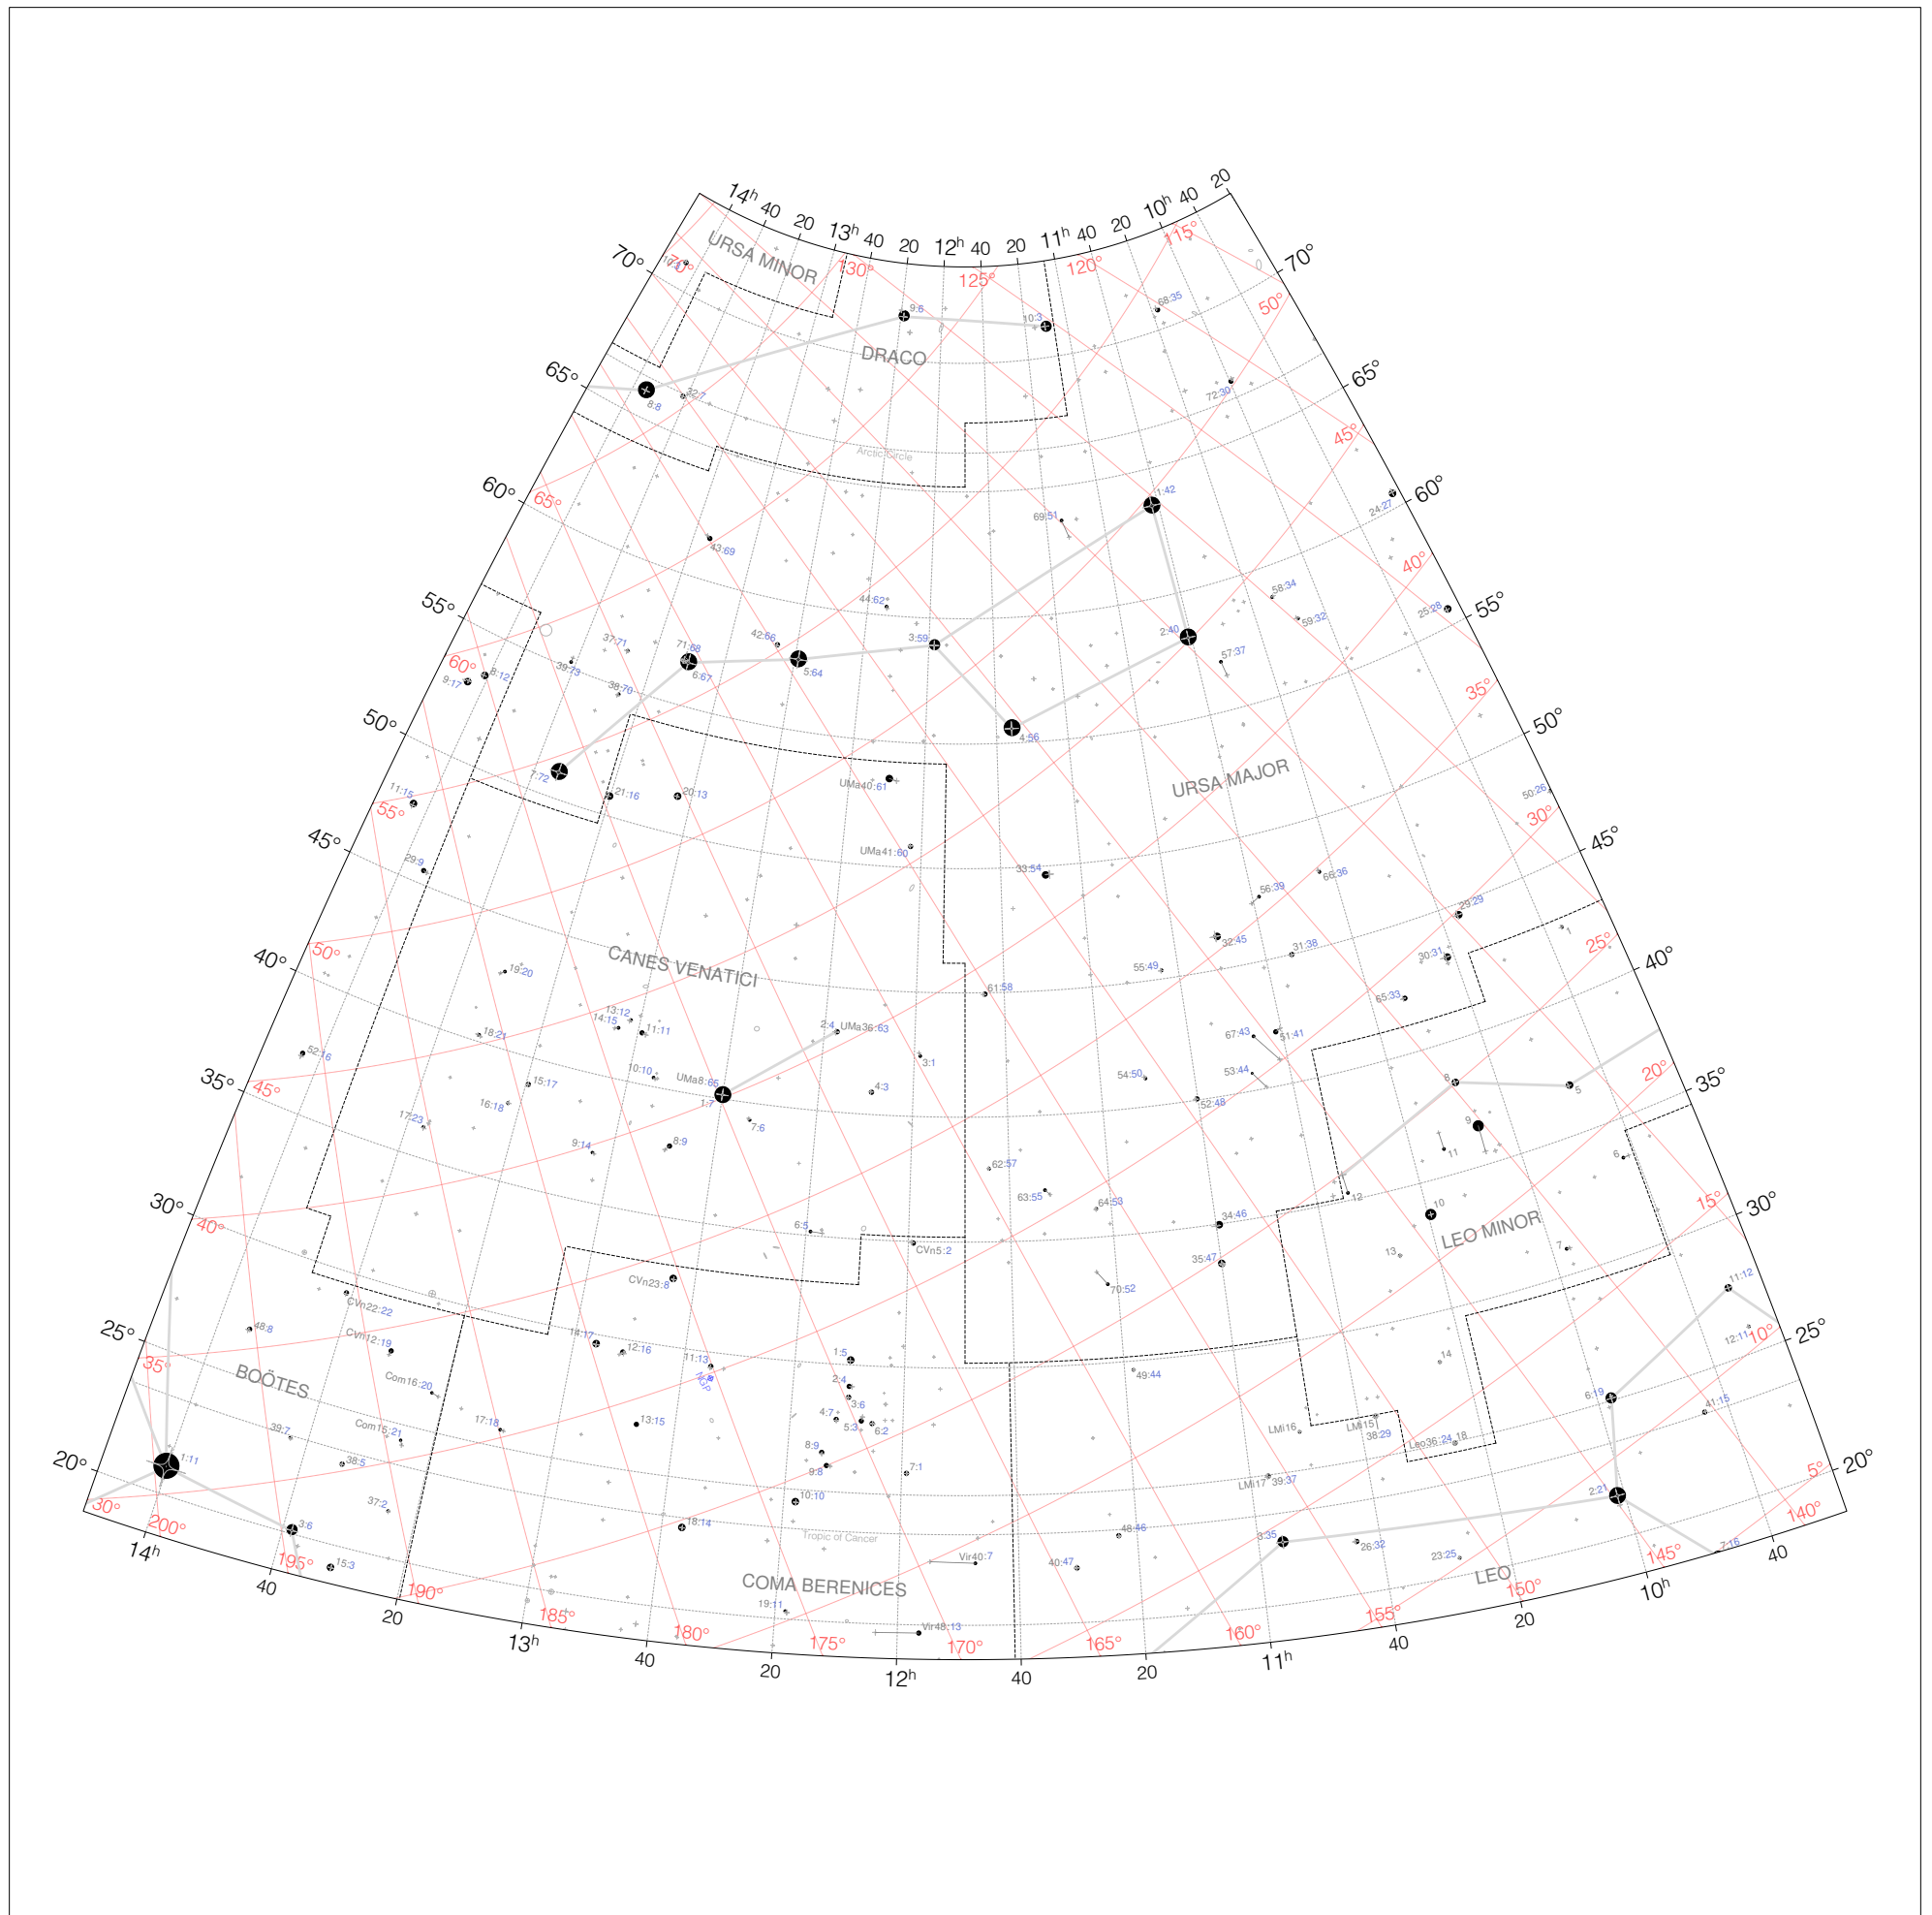

Hevelius Stars from 10h to 14h and 20° to 70°

Magnitudes: ●●●●●
1 2 3 4 5 6

Coordinates: 1661-01-01 (Gregorian)