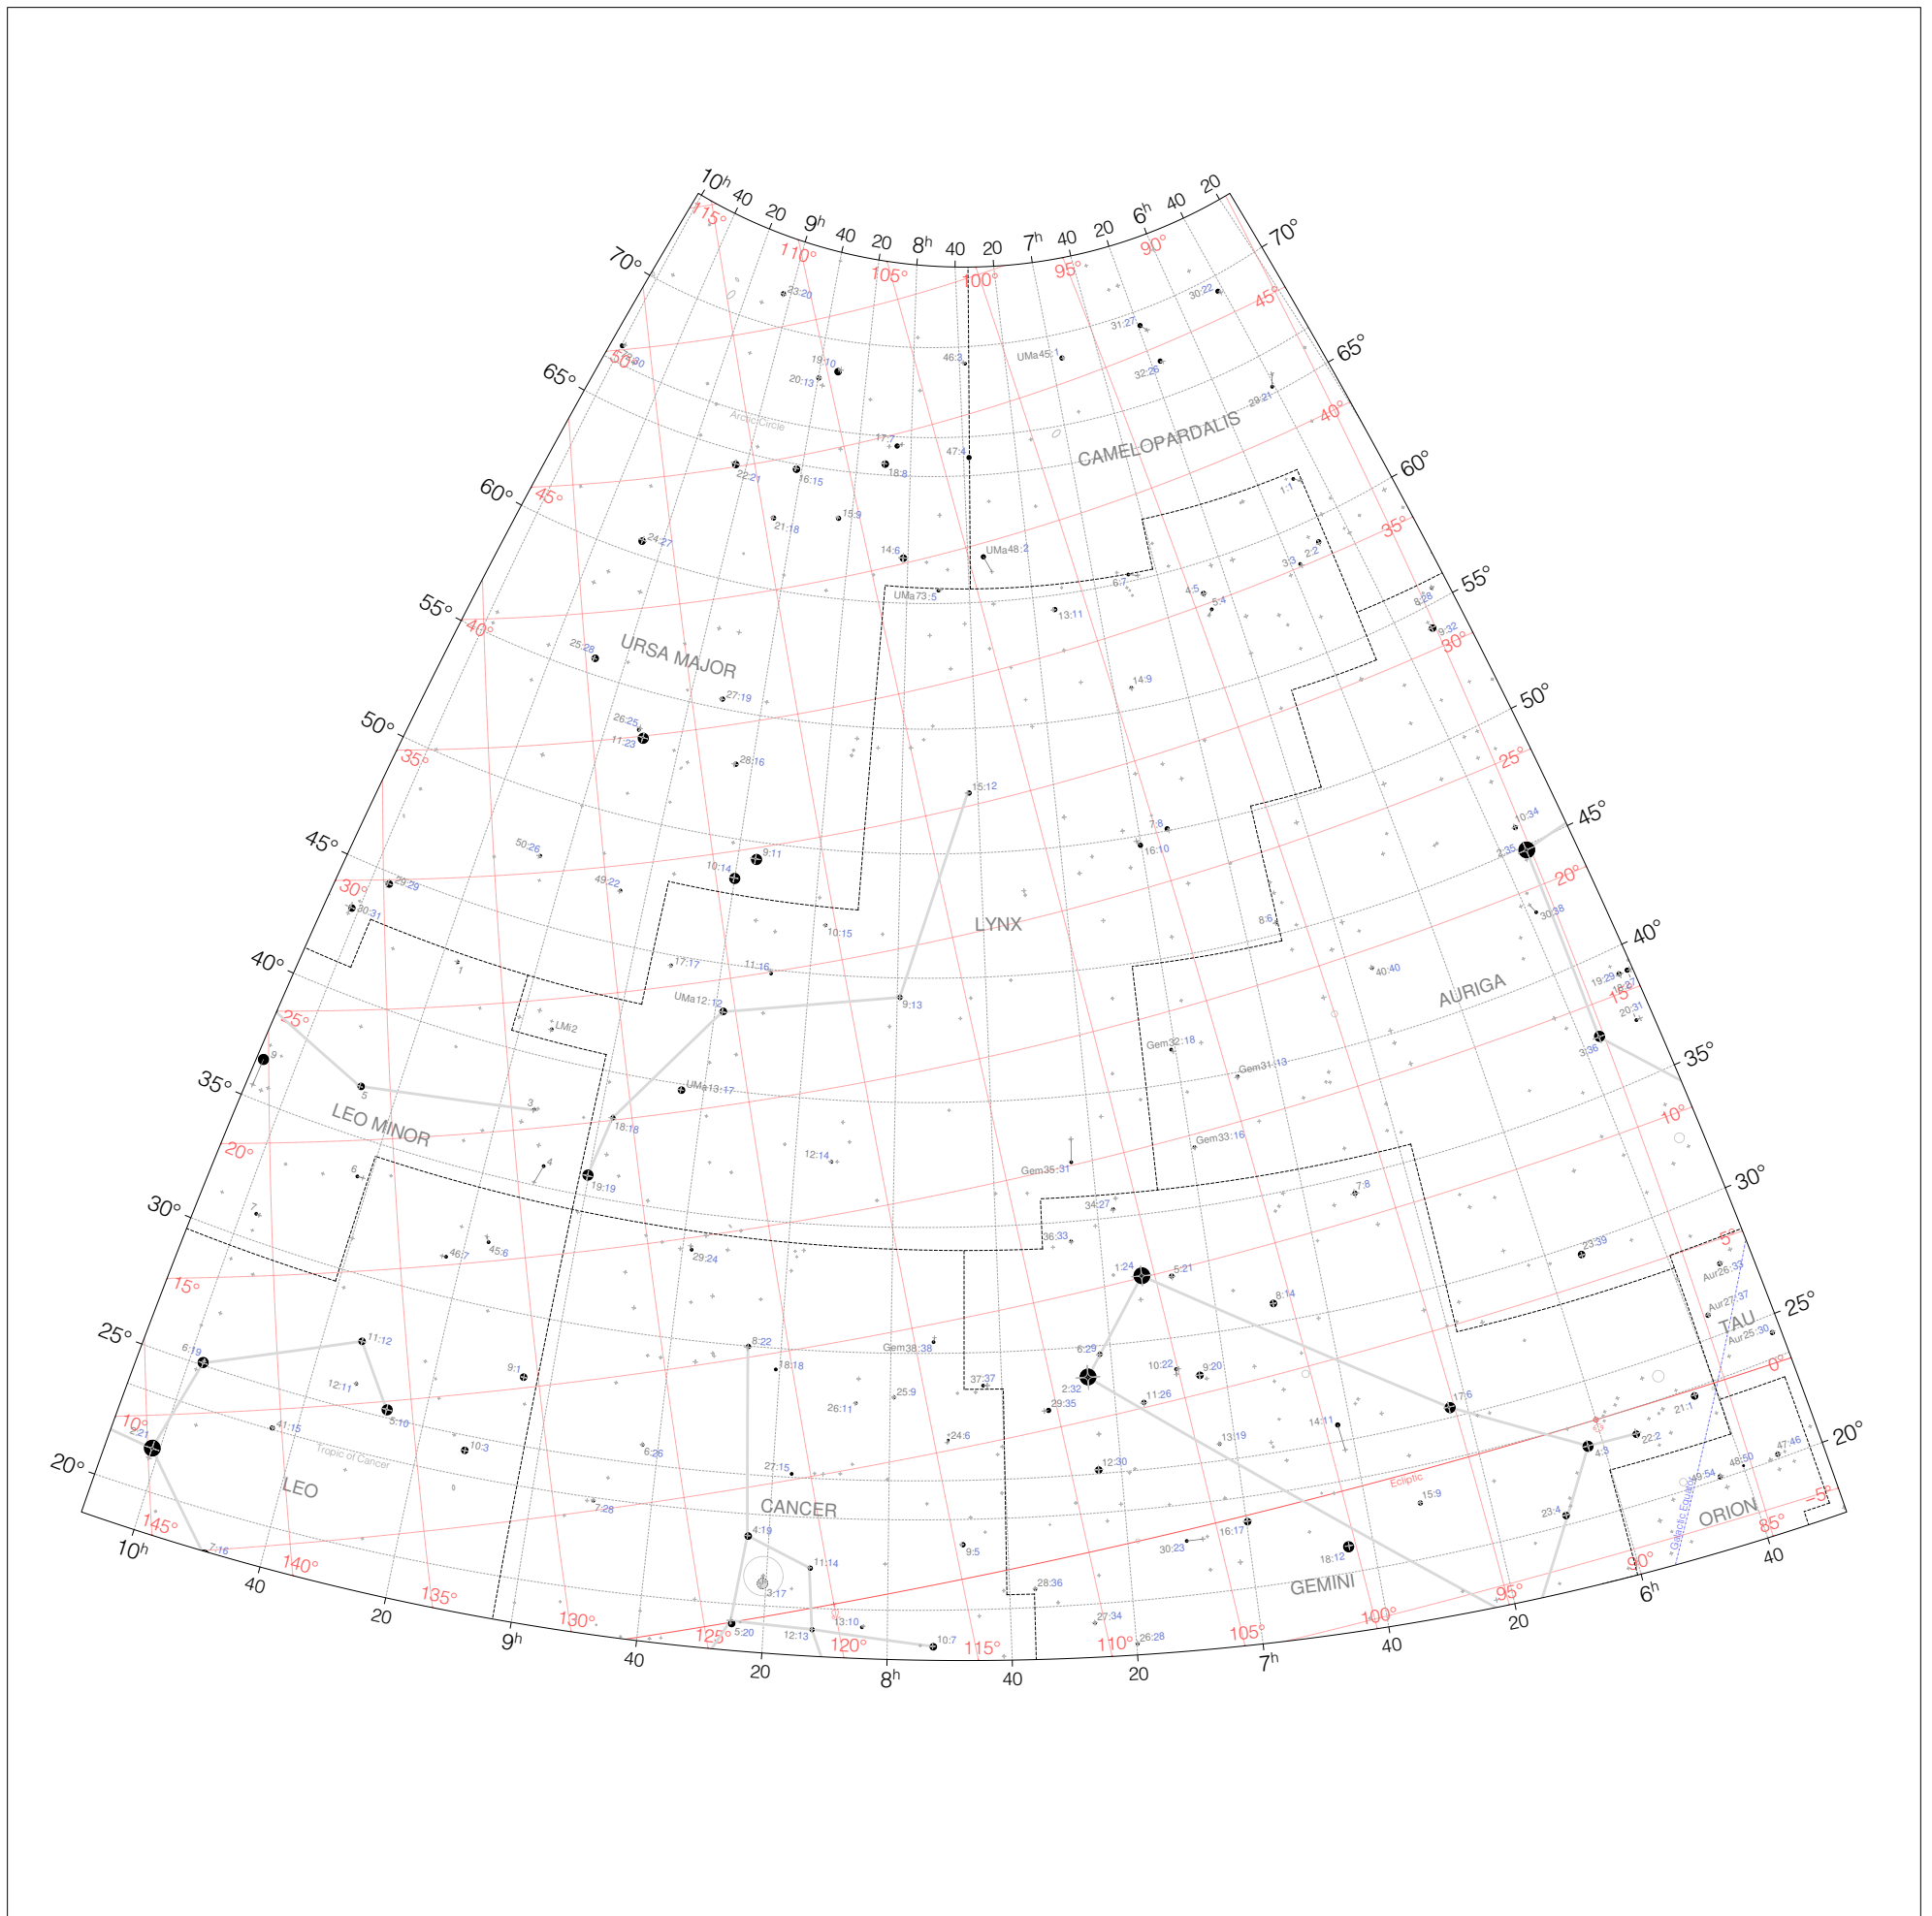

Hevelius Stars from 6h to 10h and 20° to 70°

Magnitudes: ●●●●●
1 2 3 4 5 6

Coordinates: 1661-01-01 (Gregorian)