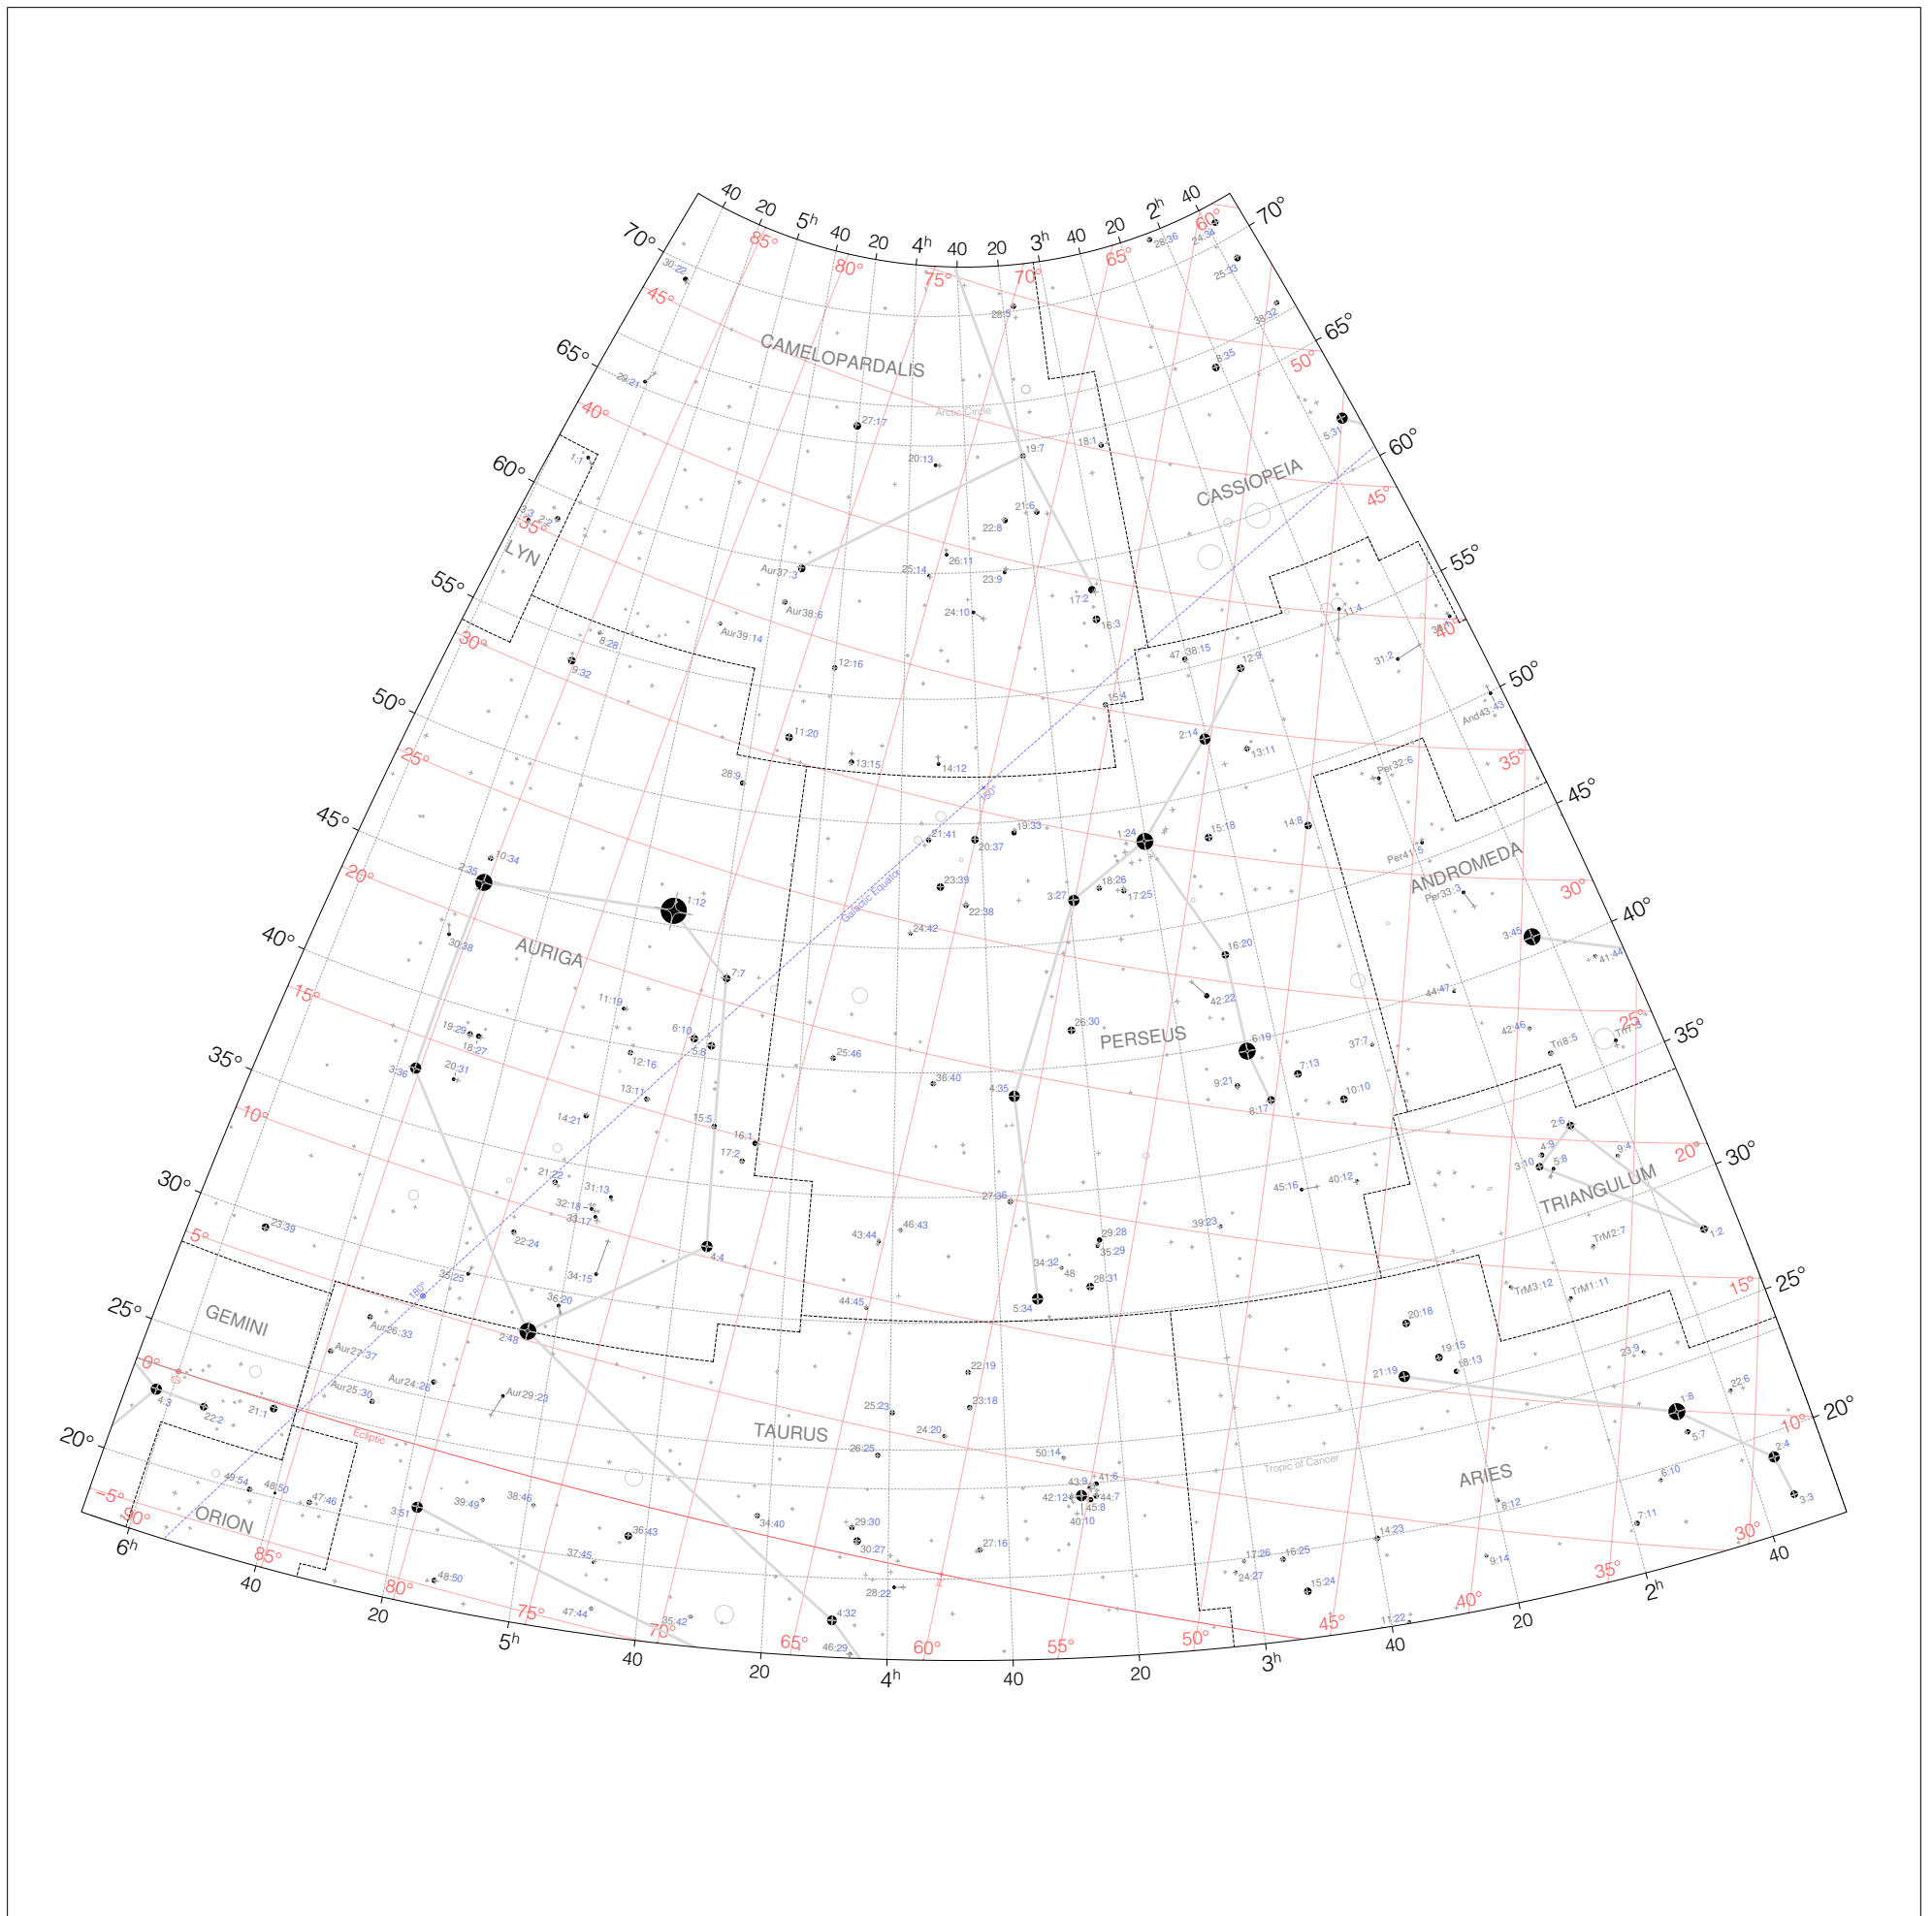

Hevelius Stars from 2h to 6h and 20° to 70°

Magnitudes: ●●●●●
1 2 3 4 5 6

Coordinates: 1661-01-01 (Gregorian)