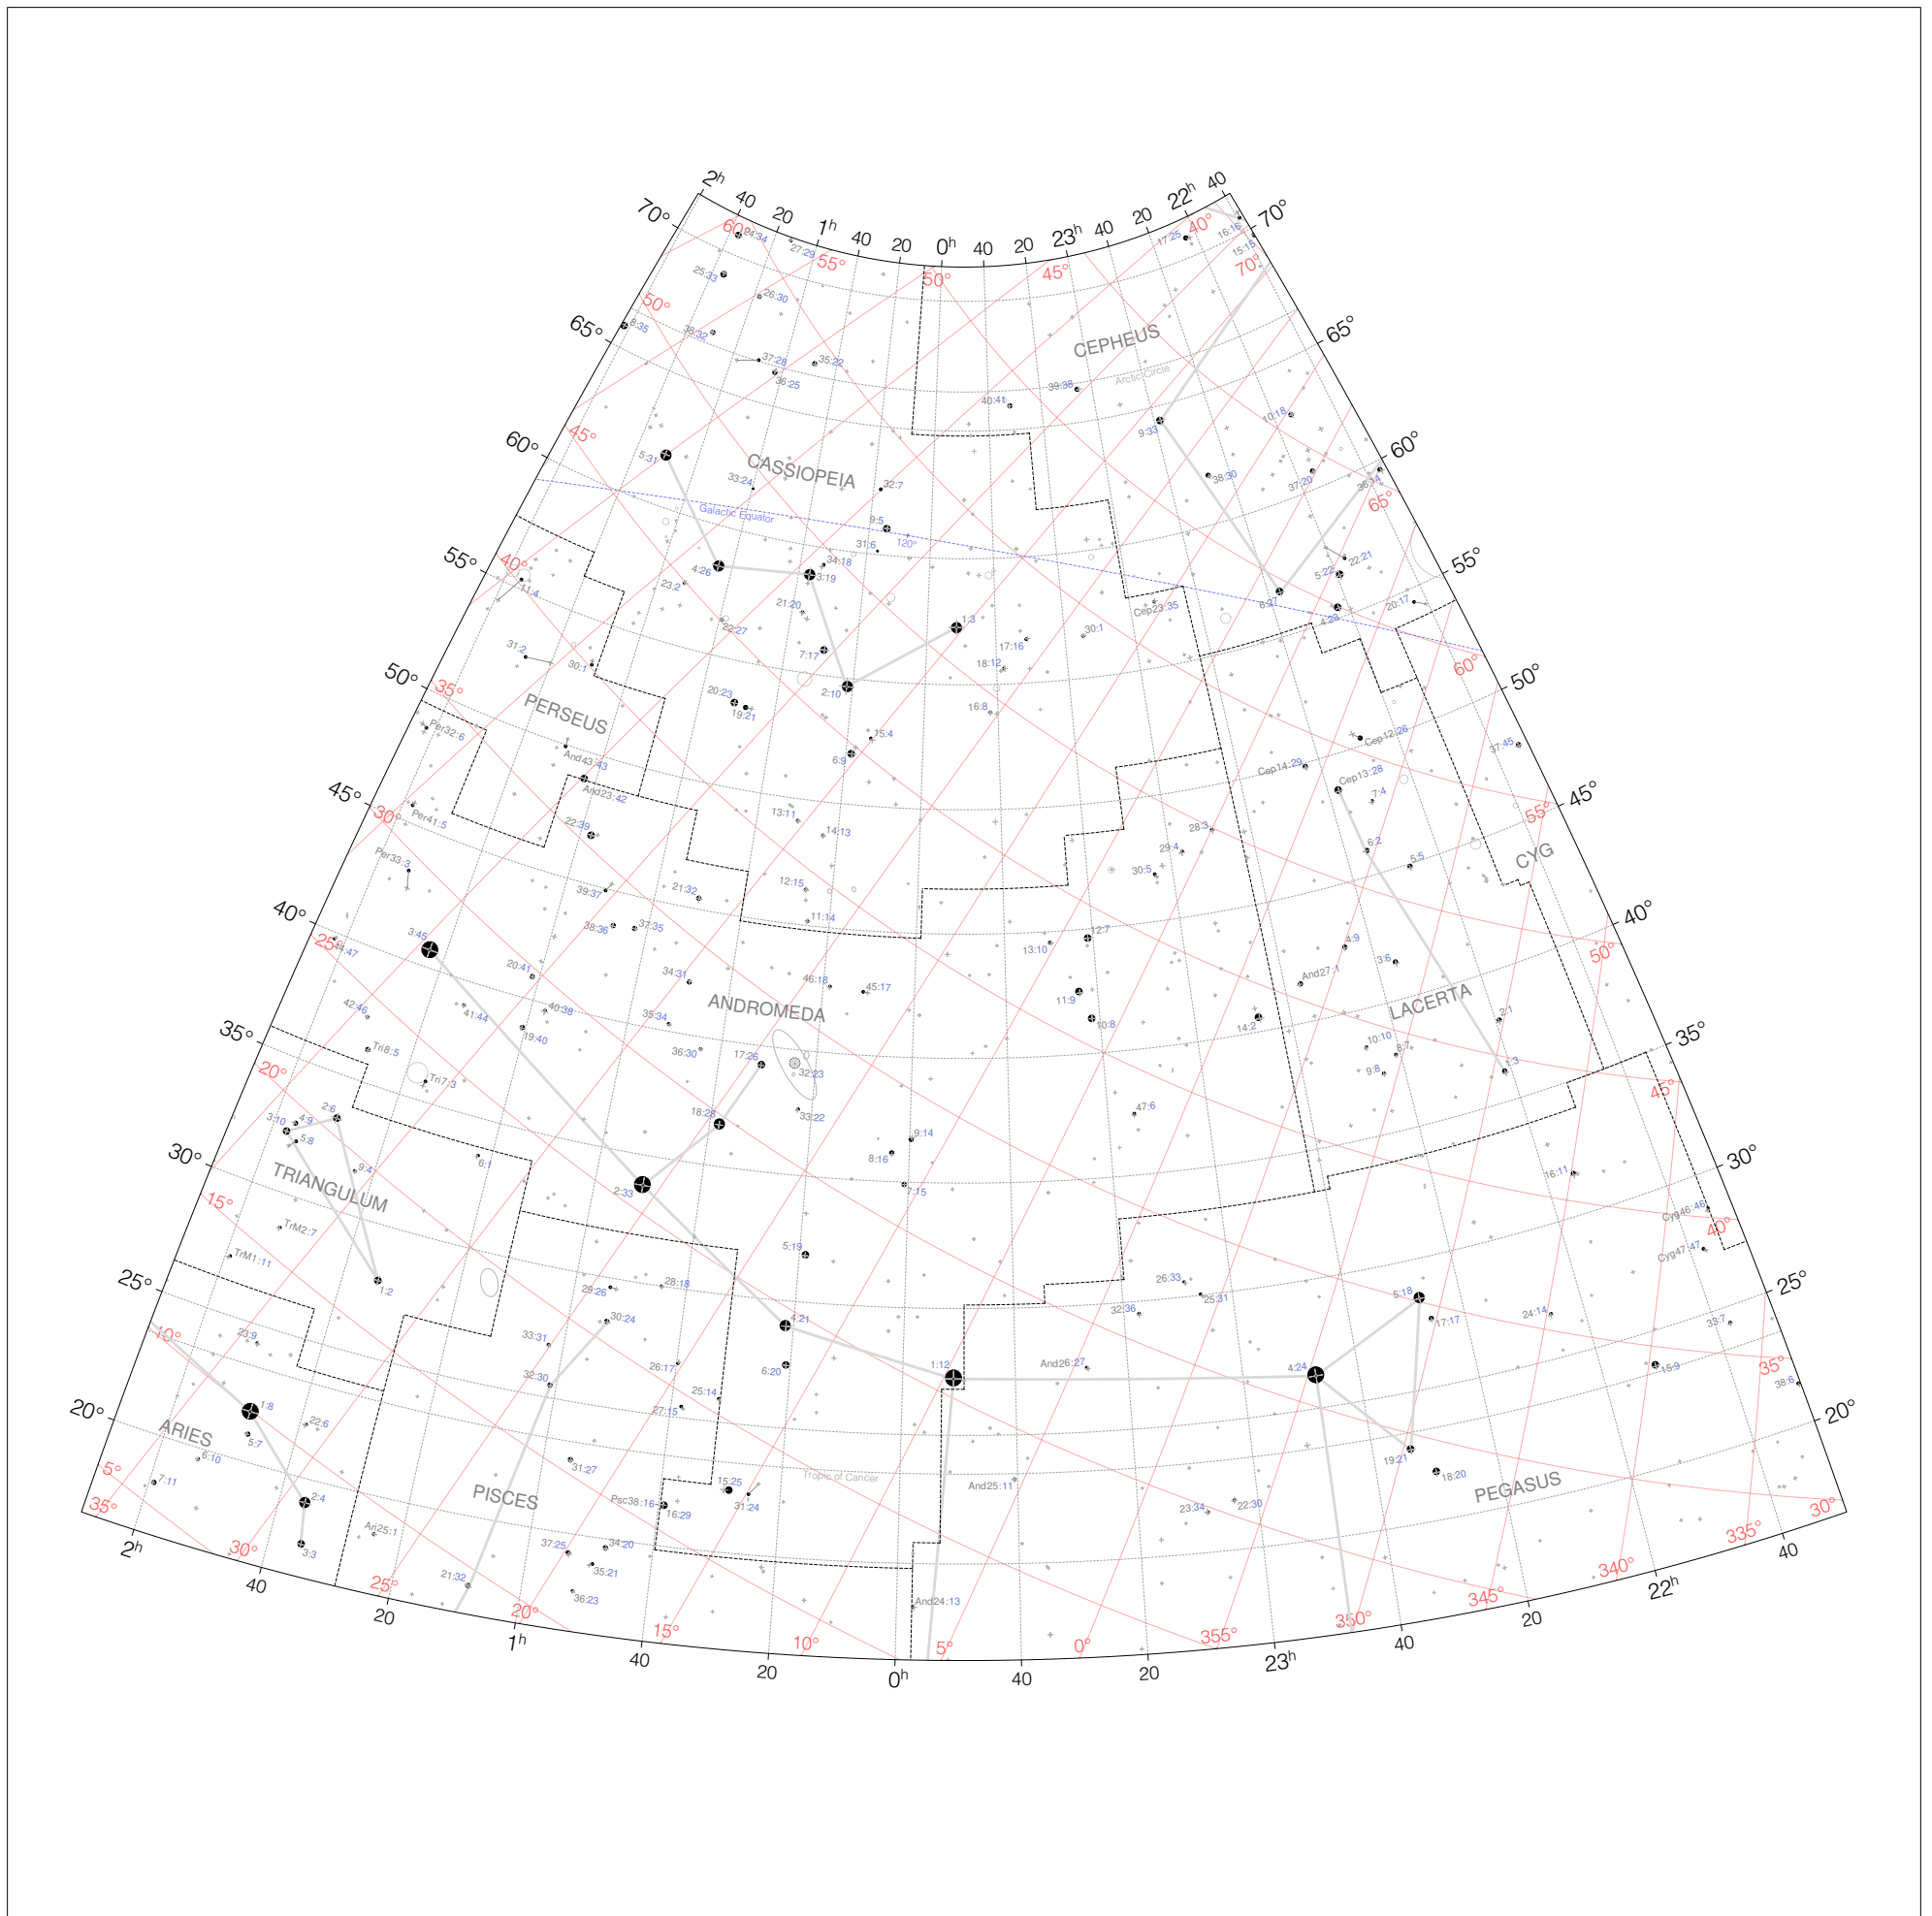

# Hevelius Stars from 22h to 2h and 20° to 70°

Magnitudes: ●●●●●  
1 2 3 4 5 6

Coordinates: 1661-01-01 (Gregorian)