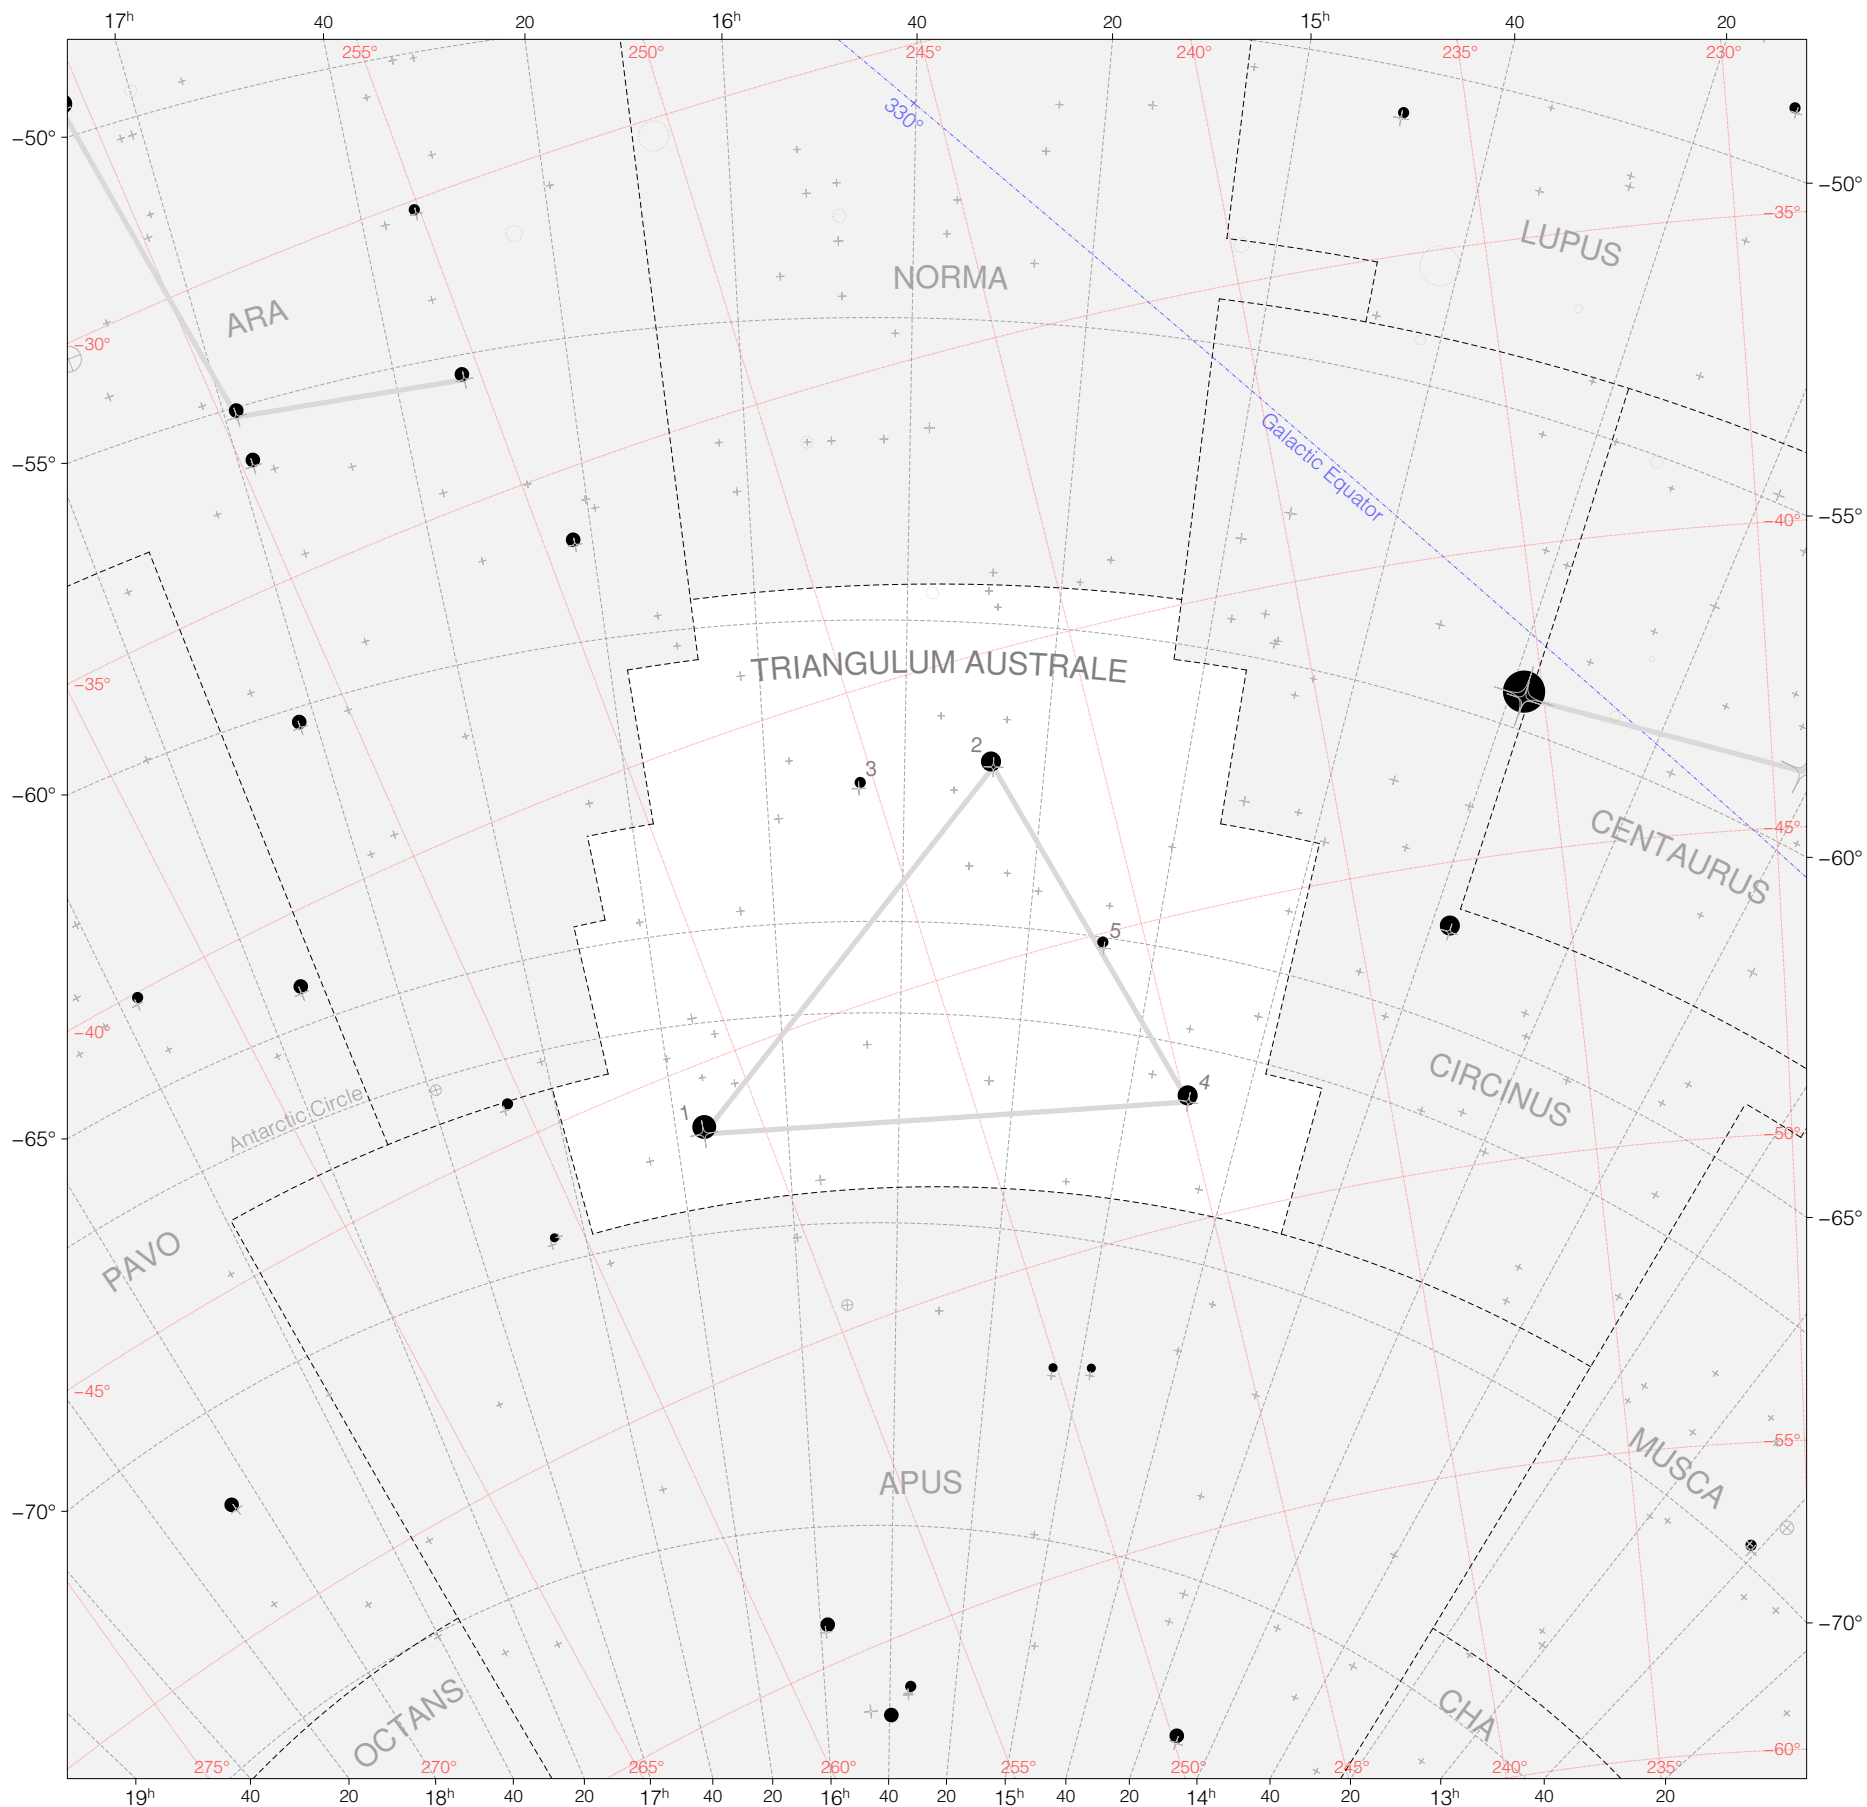

Halley Stars in Triangulum Australe

Magnitudes: 
1 2 3 4 5 6 7

Scale at center: 0° 2° 4°