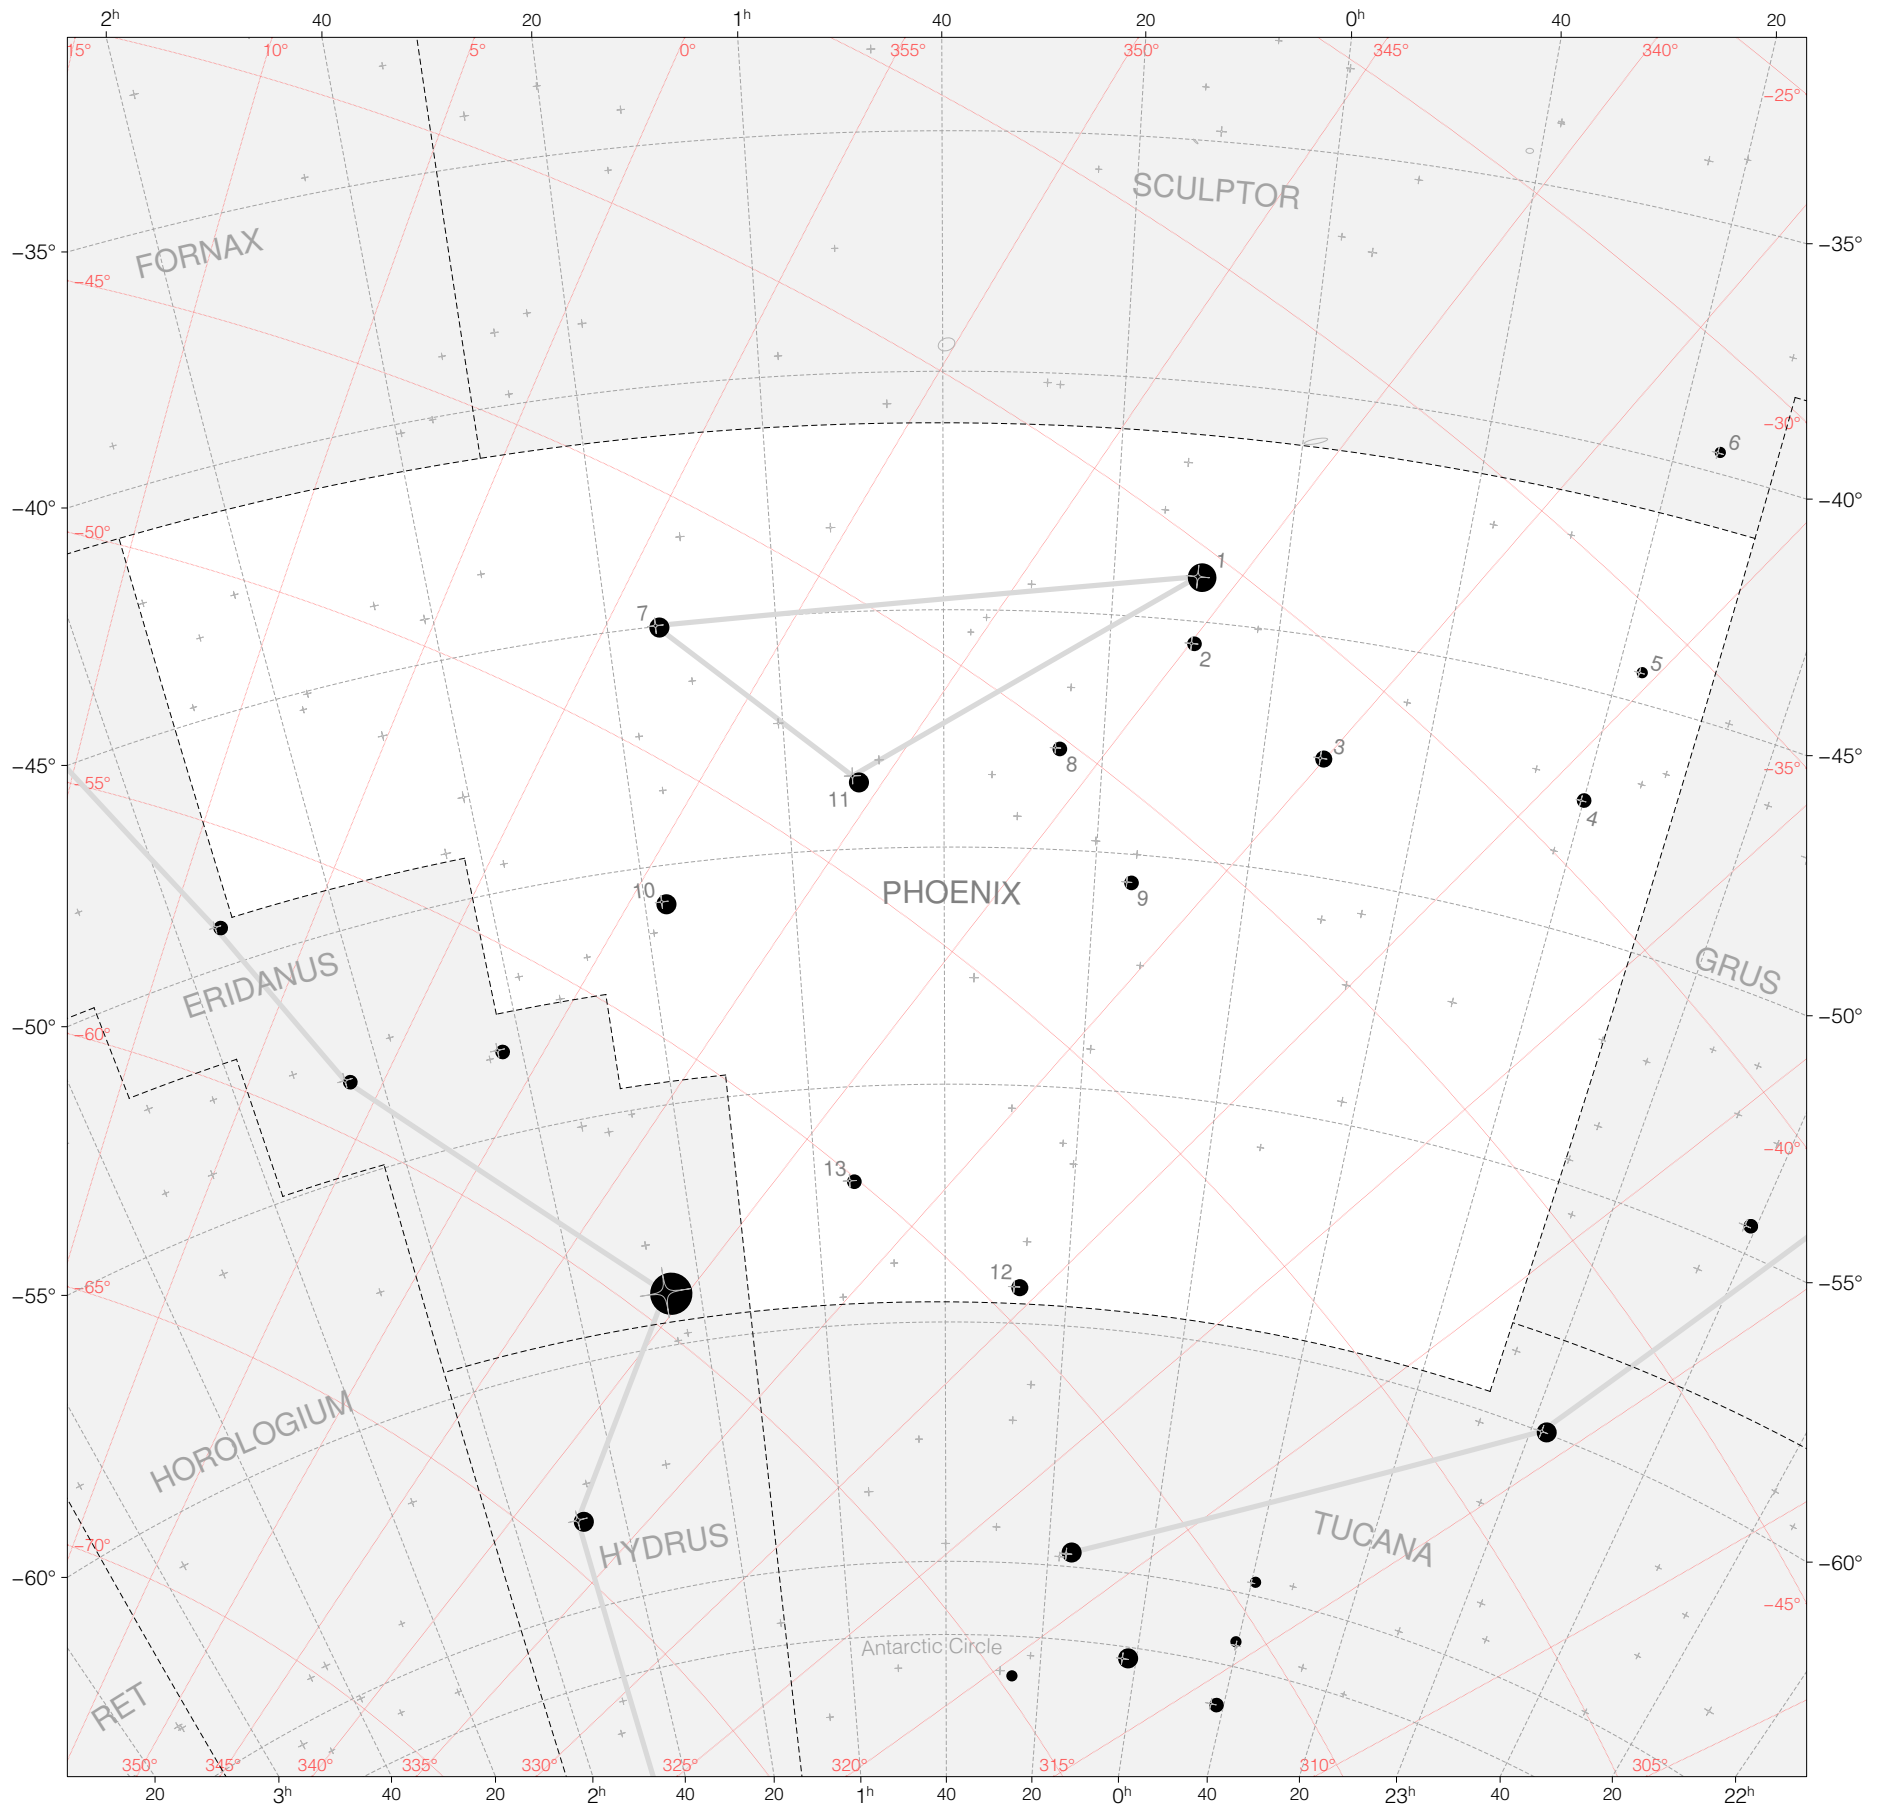

# Halley Stars in Phoenix

Magnitudes:   
1 2 3 4 5 6 7

Scale at center:  0° 2° 4°