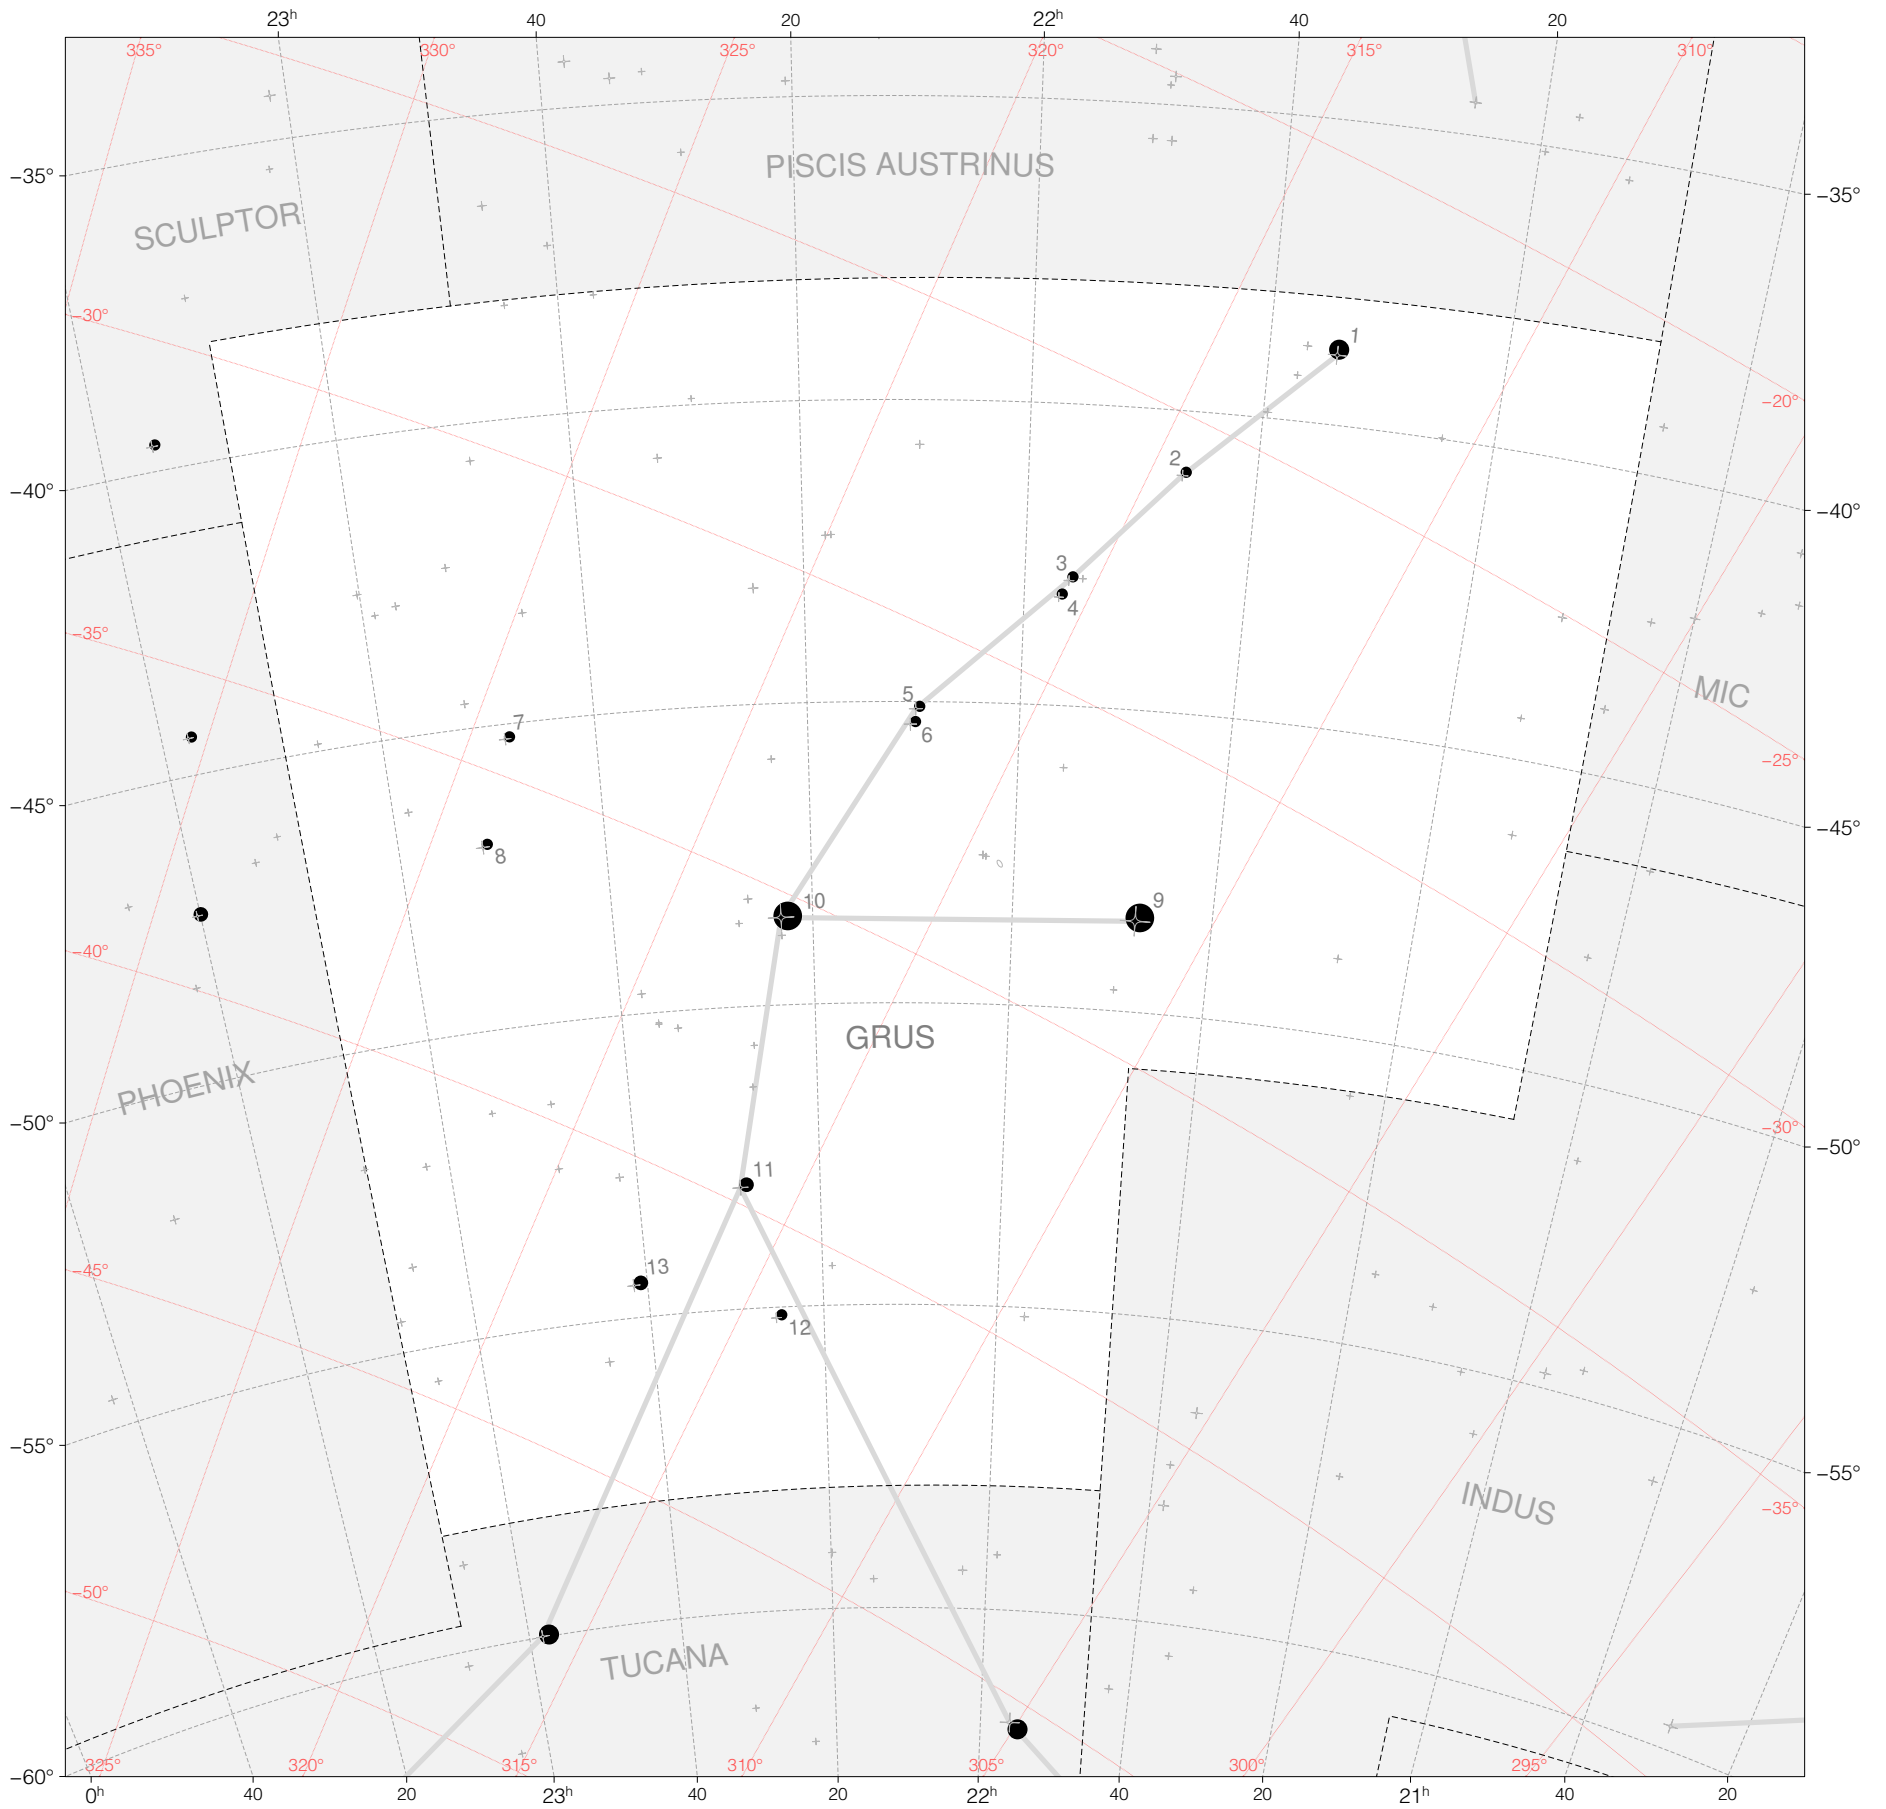

Halley Stars in Grus

Magnitudes: 
1 2 3 4 5 6 7

Scale at center: 0° 2° 4°