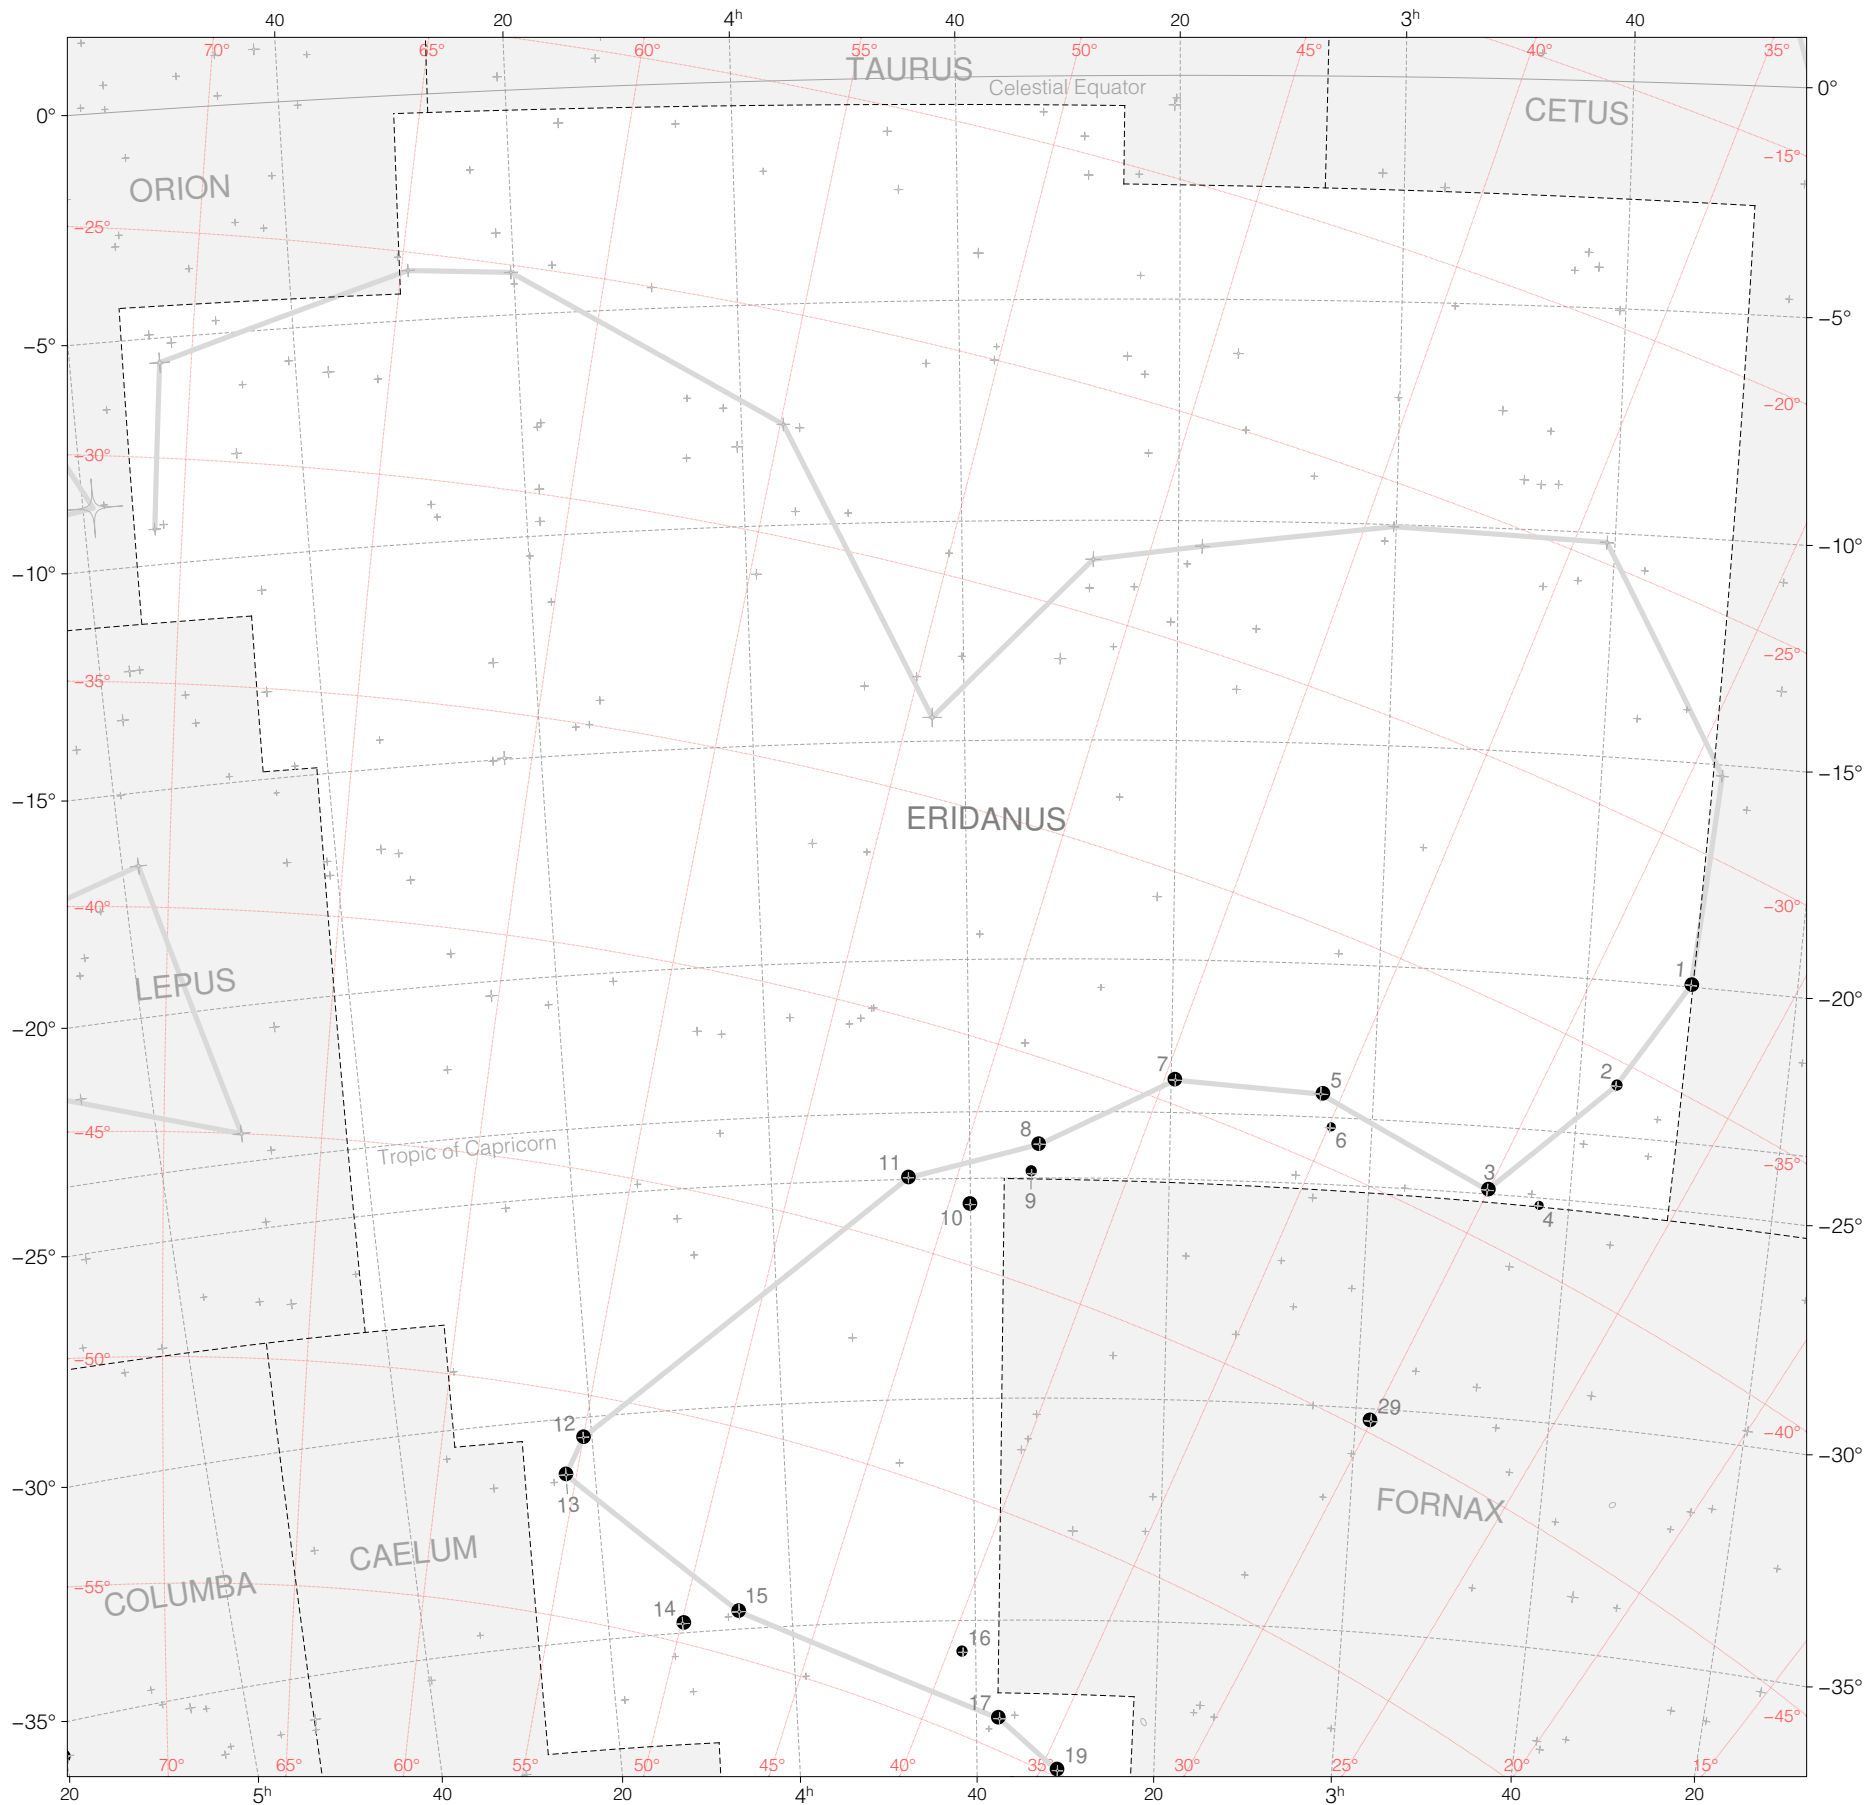

Halley Stars in Eridanus

Magnitudes:  1 2 3 4 5 6 7

Scale at center:  0° 2° 4°