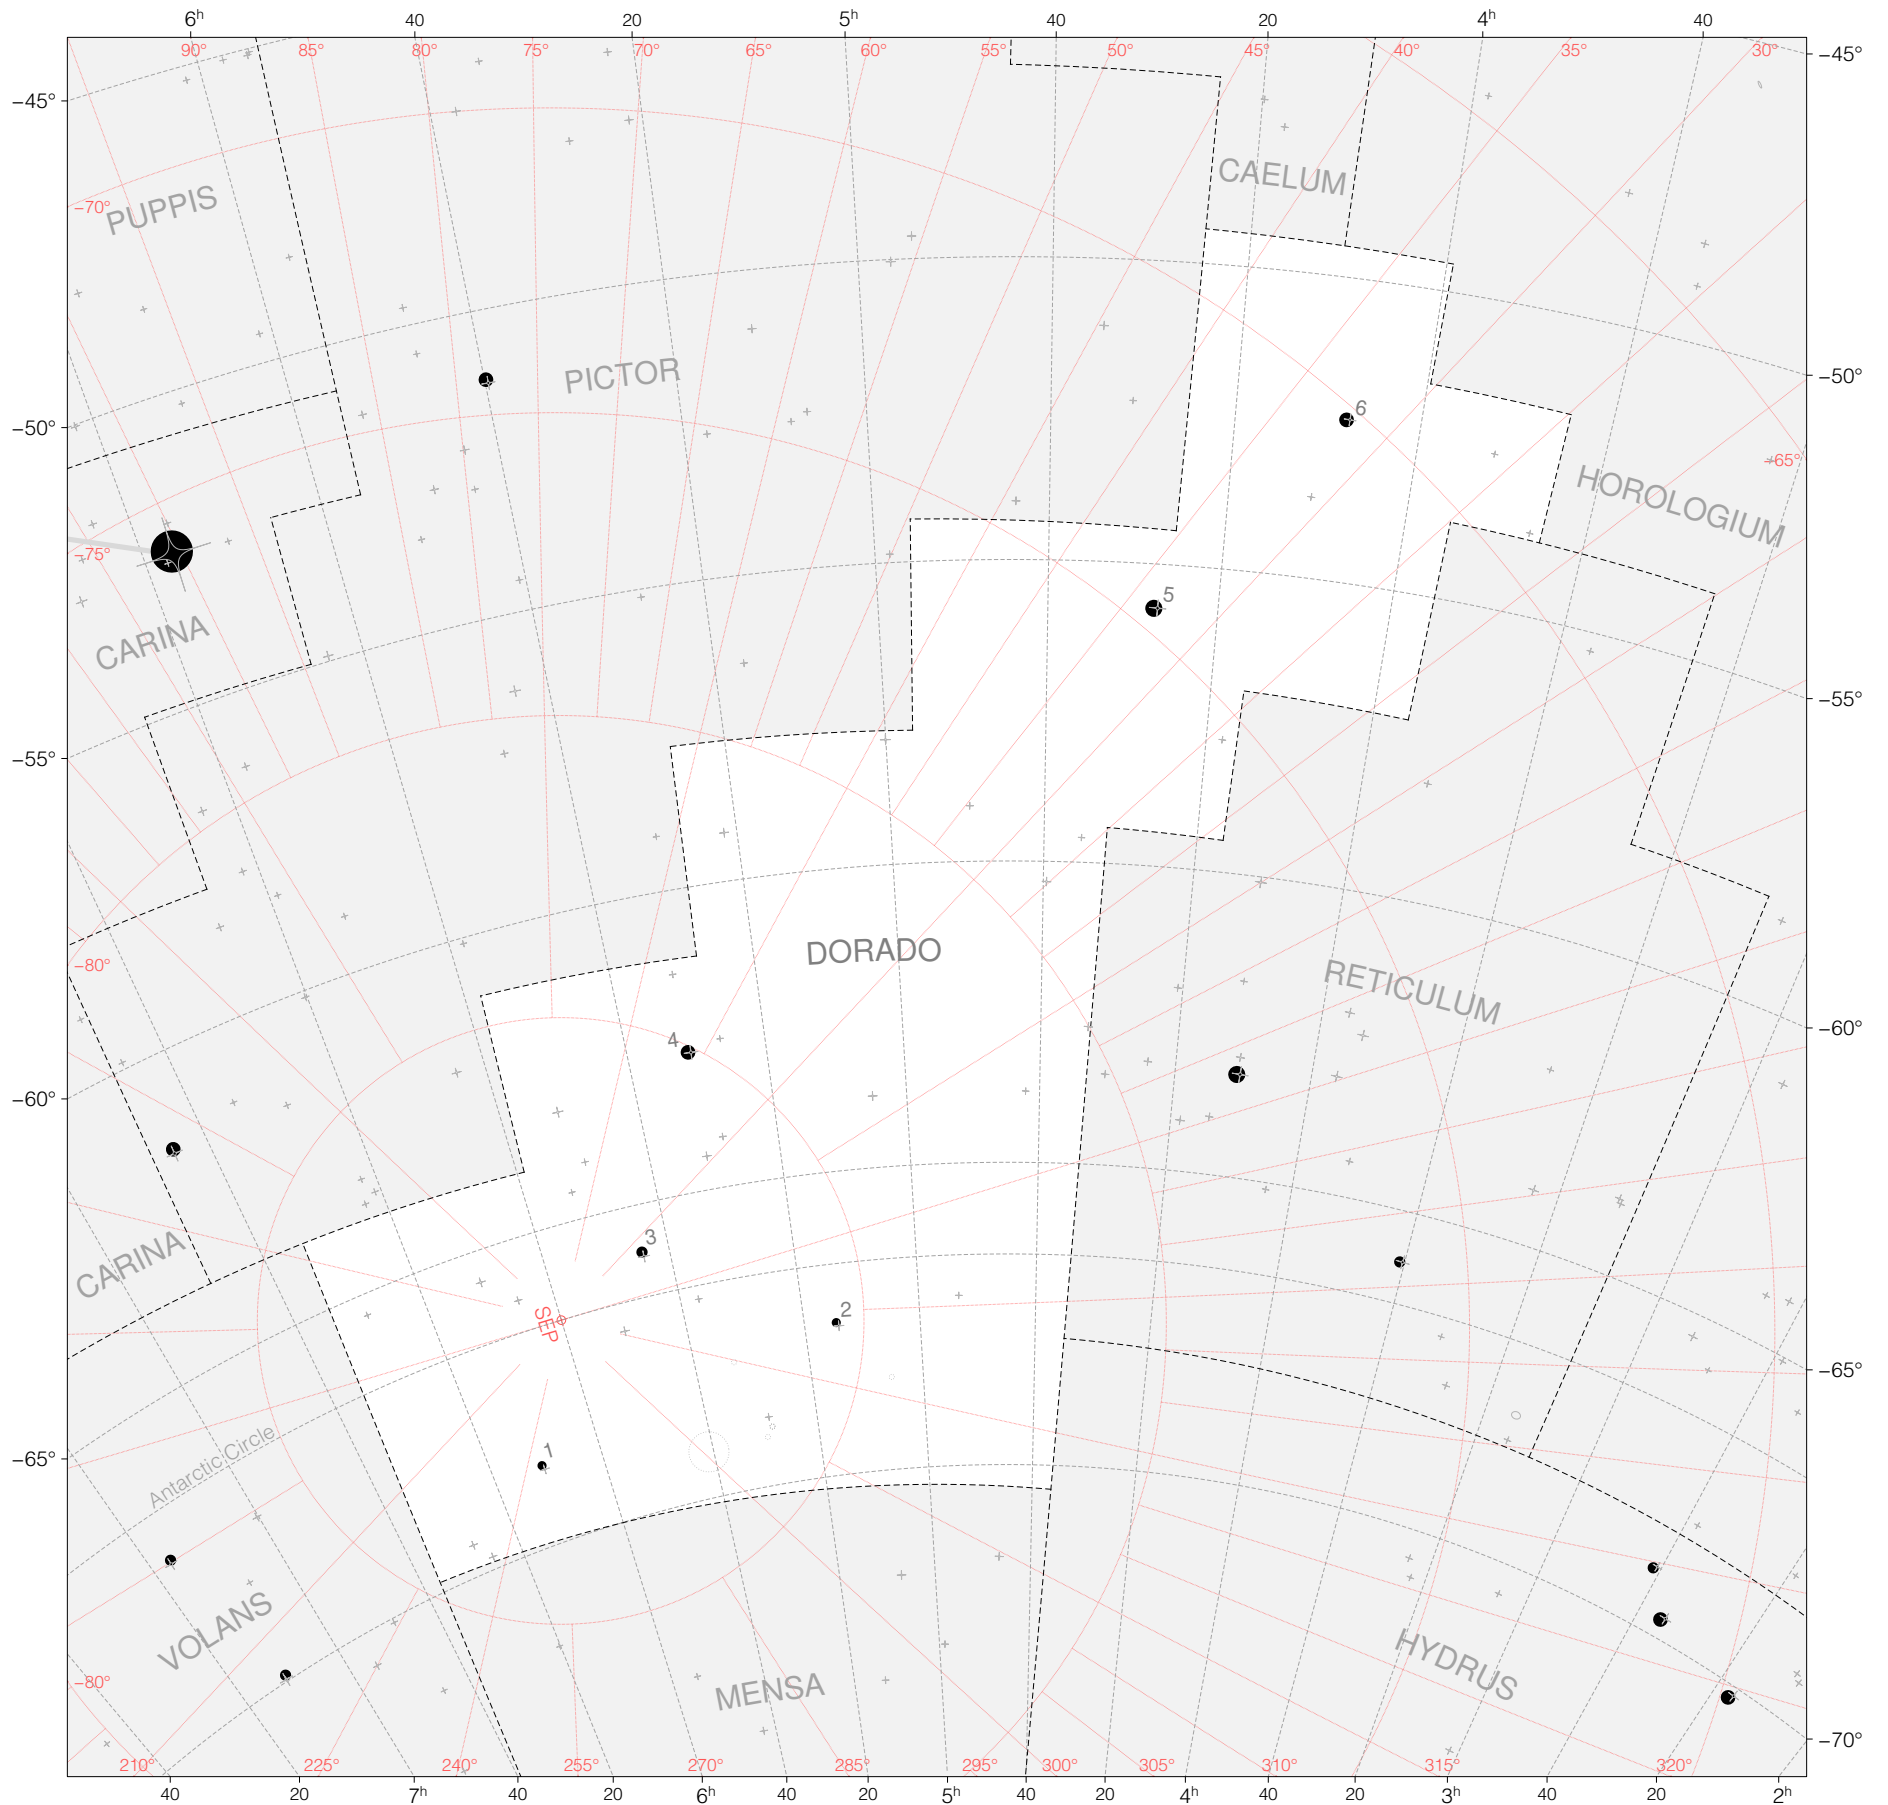

Halley Stars in Dorado

Magnitudes: 1 2 3 4 5 6 7

Scale at center: 0° 2° 4°