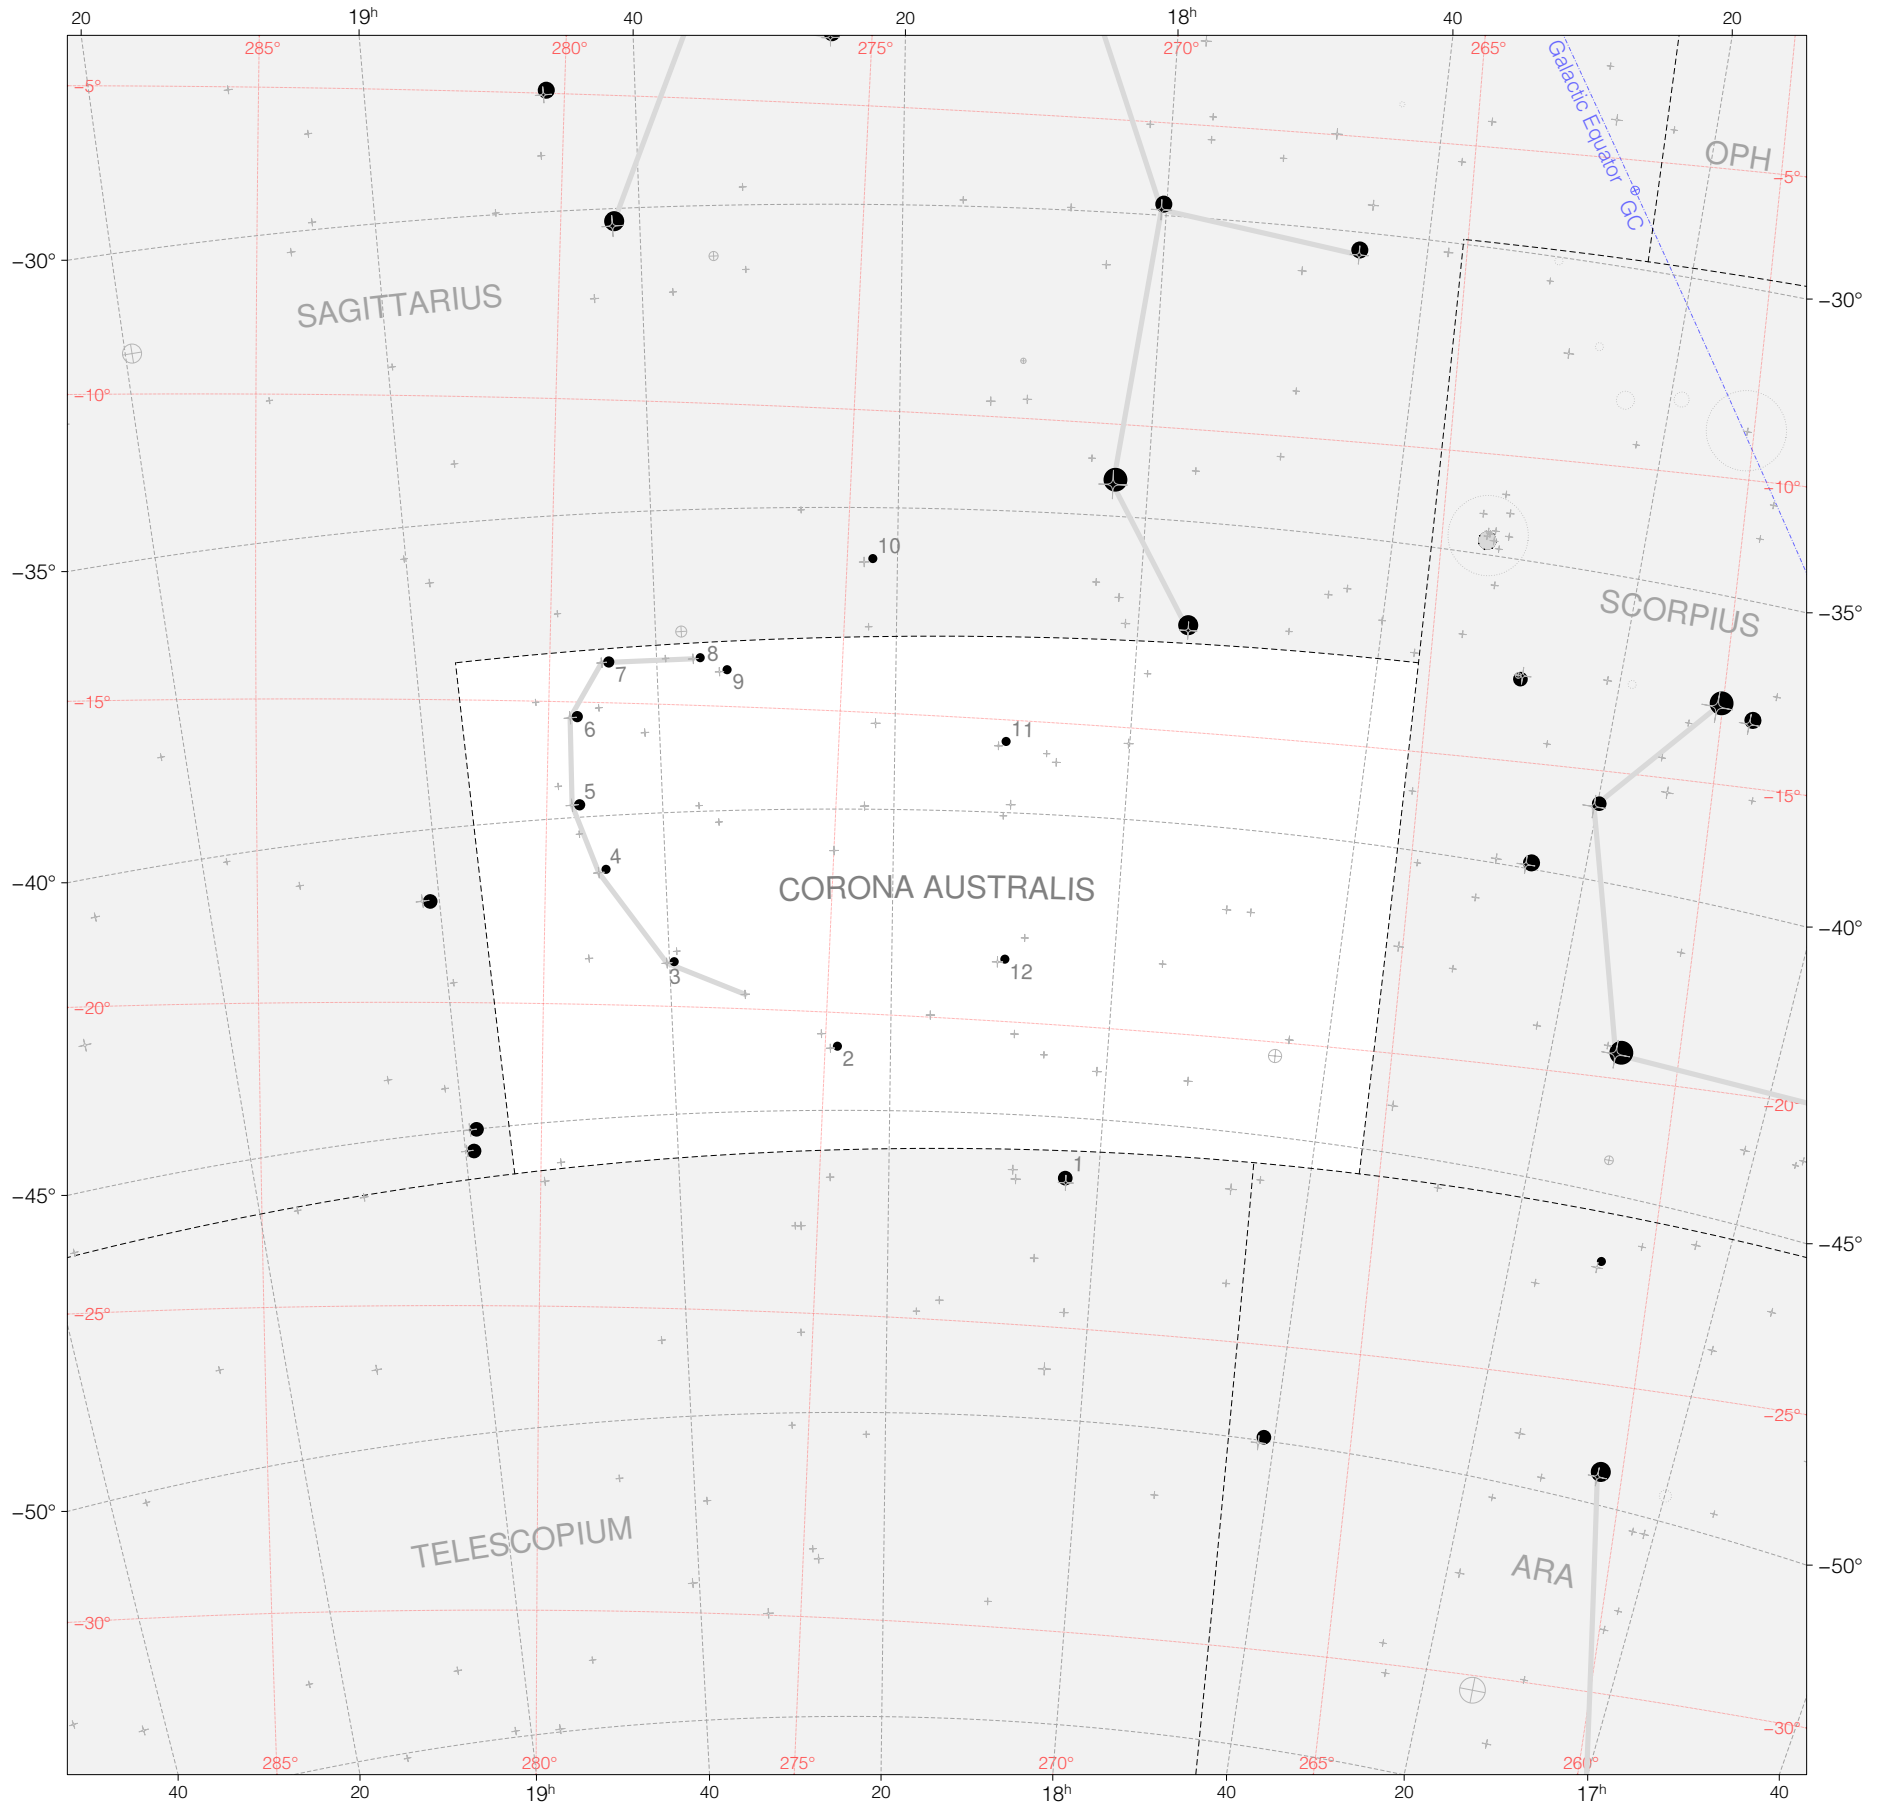

Halley Stars in Corona Australis

Magnitudes: 
1 2 3 4 5 6 7

Scale at center: 0° 2° 4° 