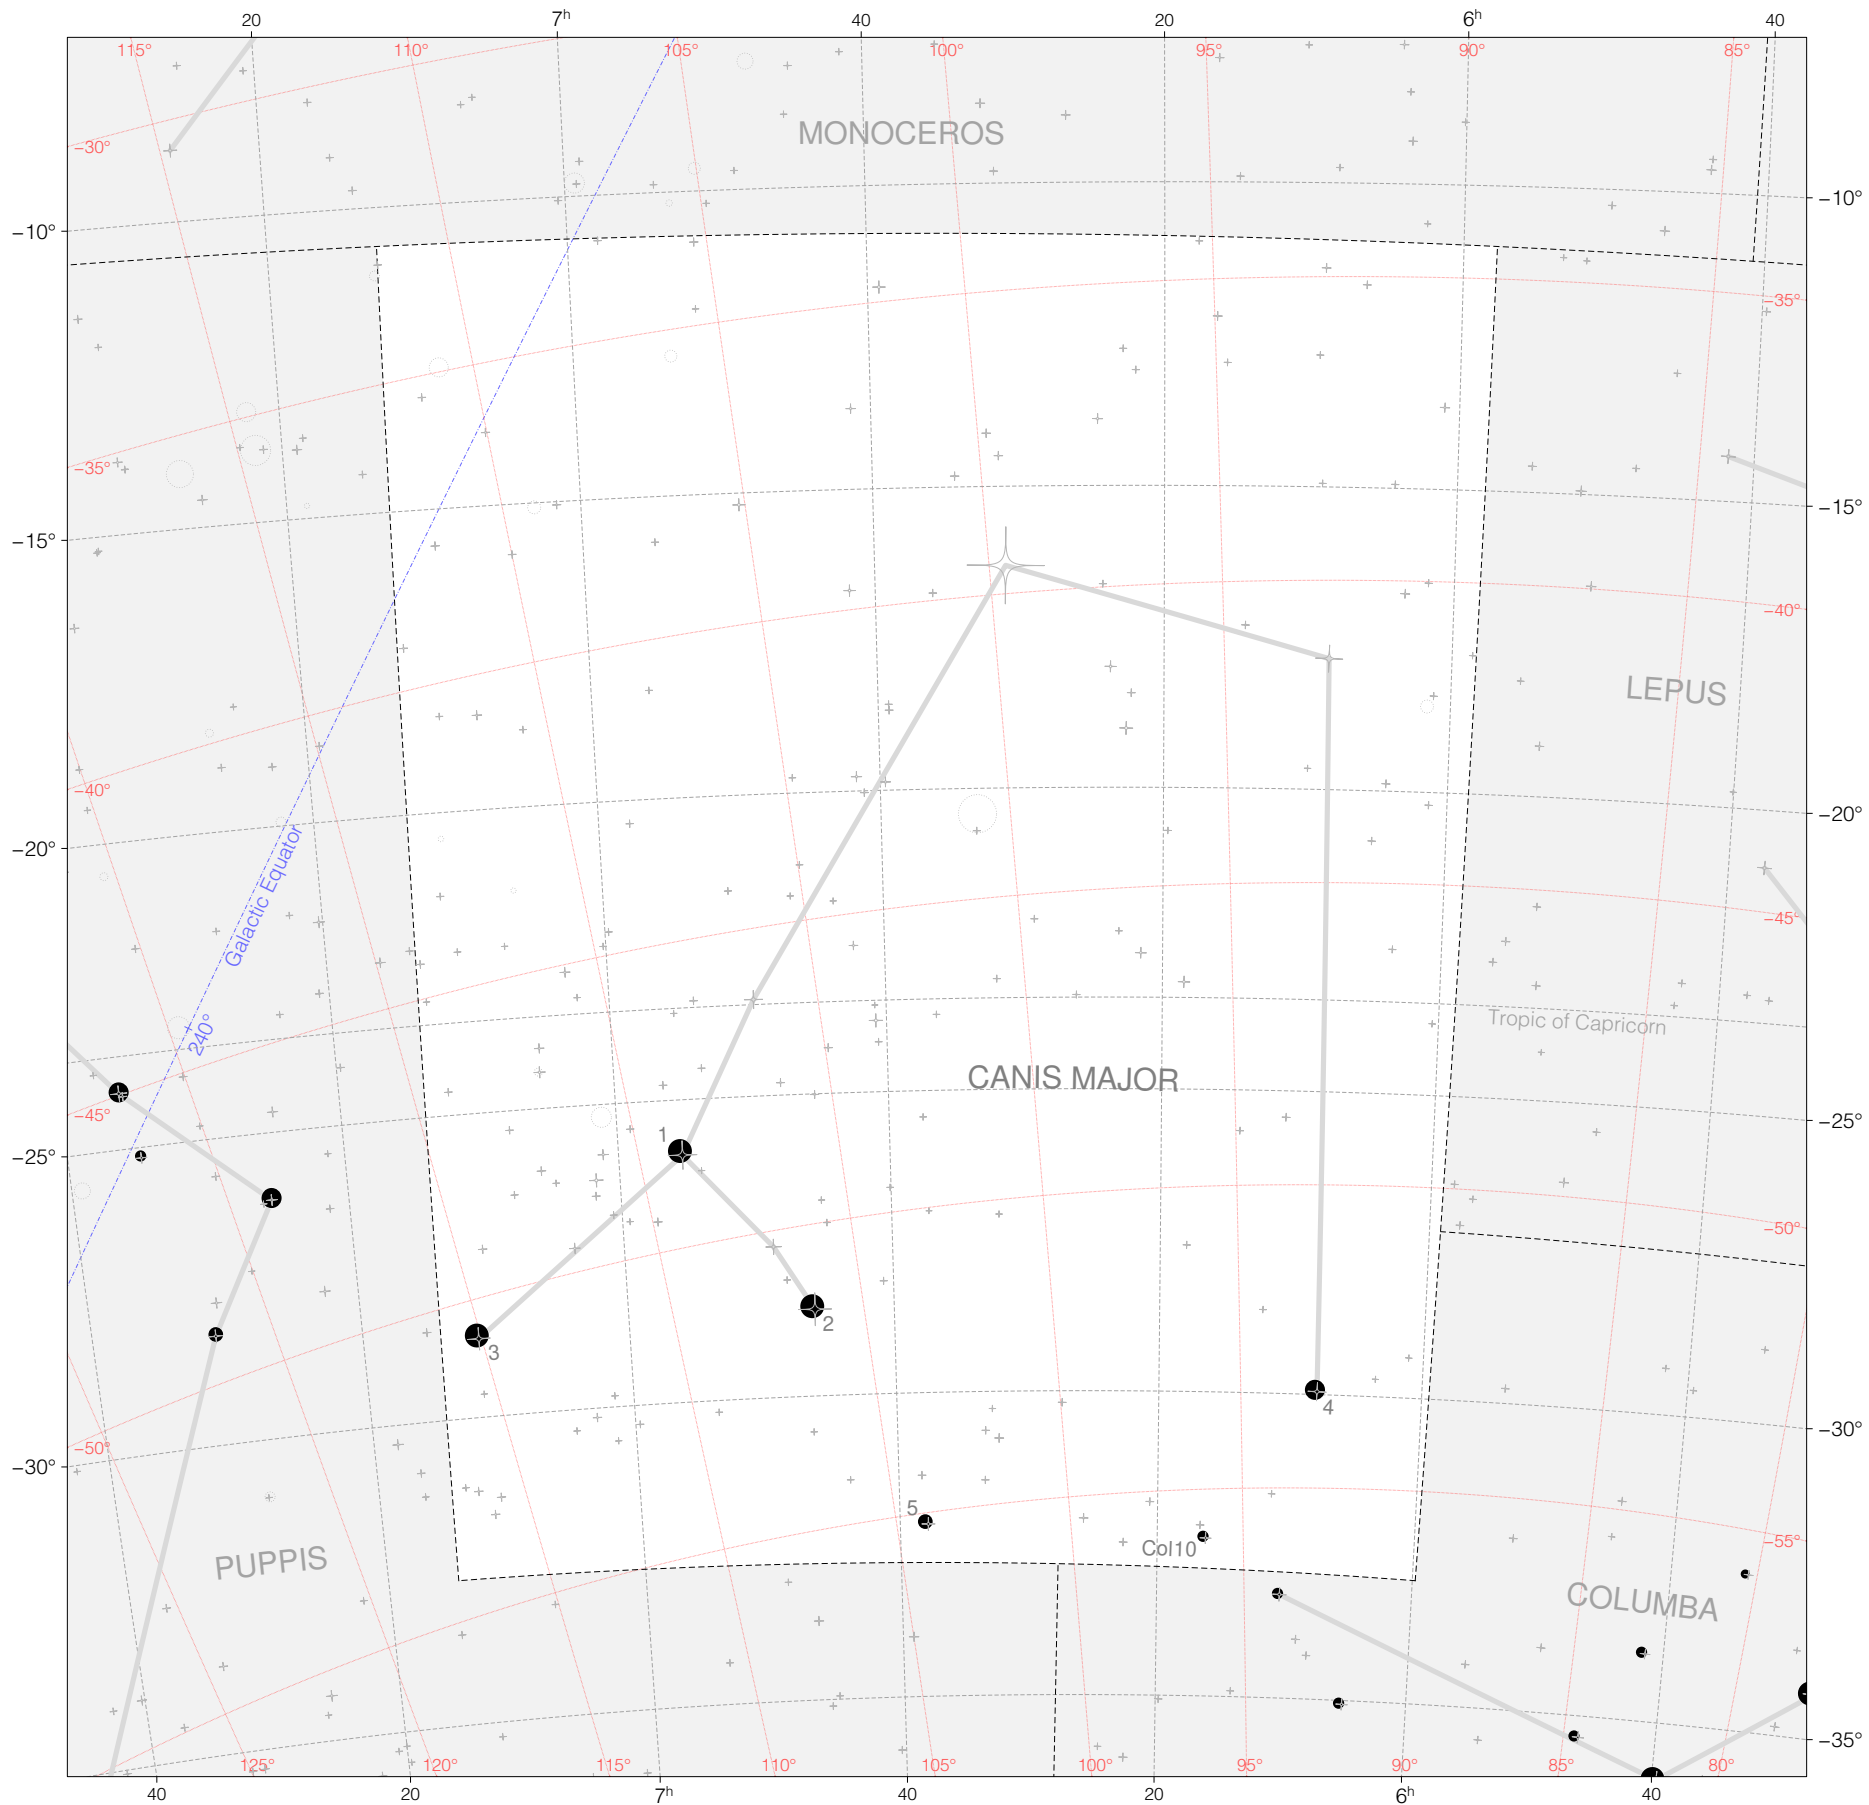

Halley Stars in Canis Major

Magnitudes: 1 2 3 4 5 6 7

Scale at center: 0° 2° 4°