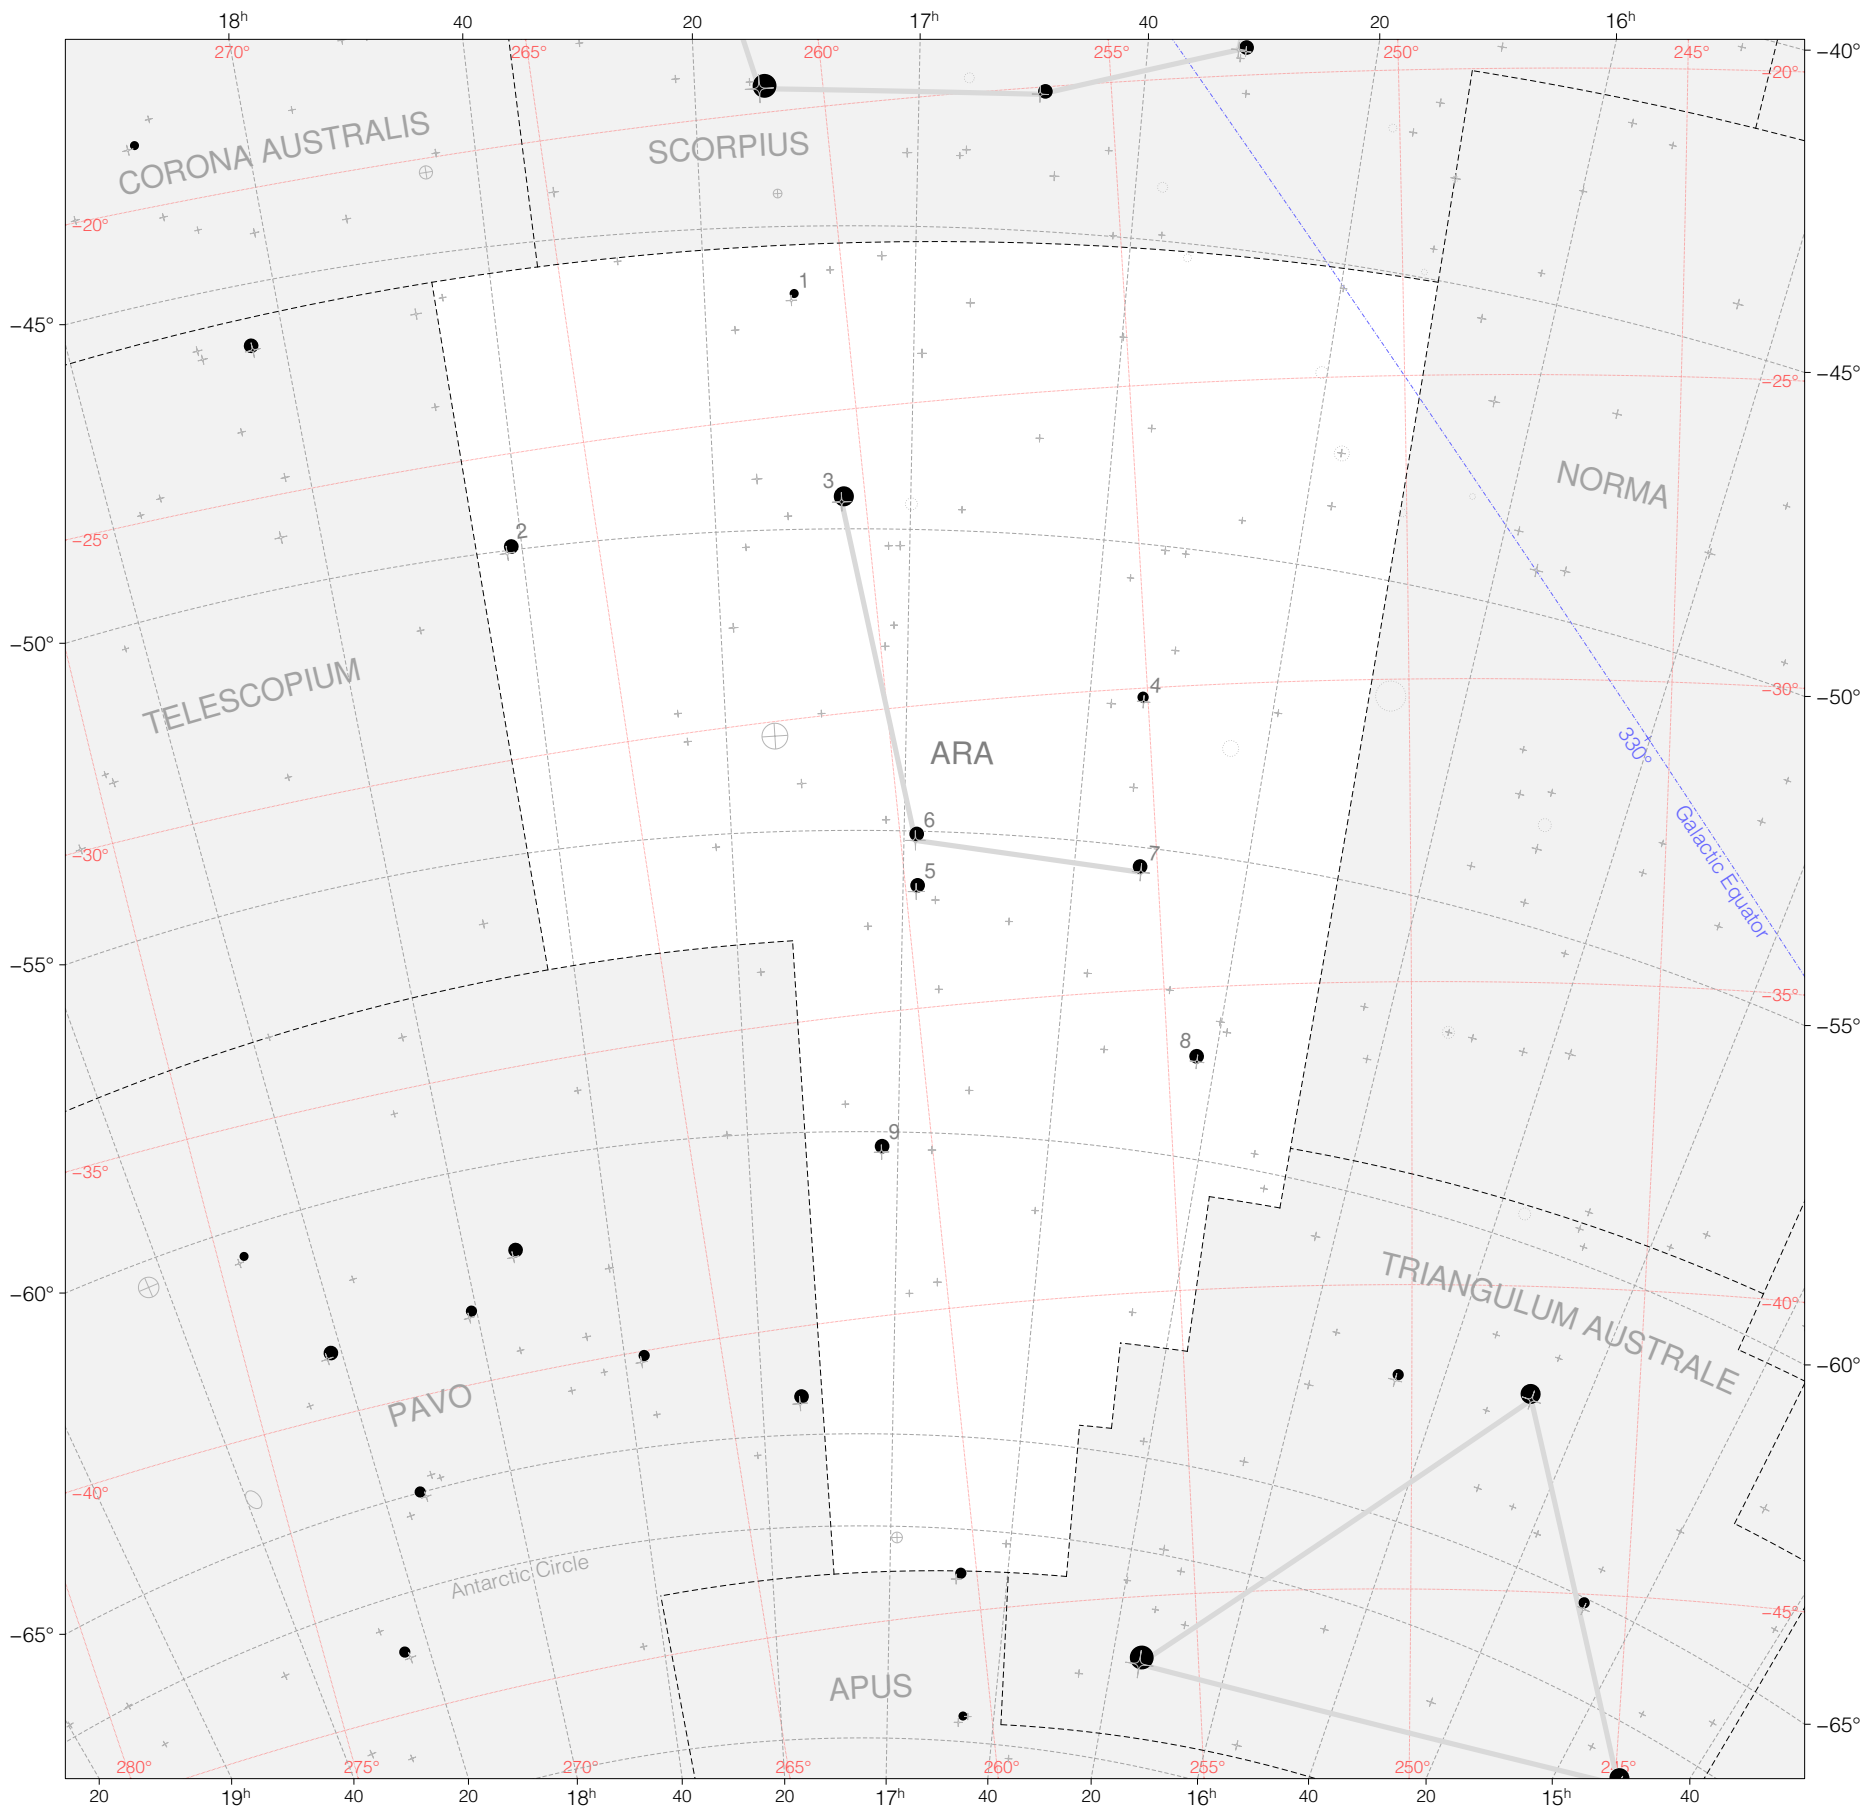

# Halley Stars in Ara

Magnitudes:   
1 2 3 4 5 6 7

Scale at center: 0° 2° 4°