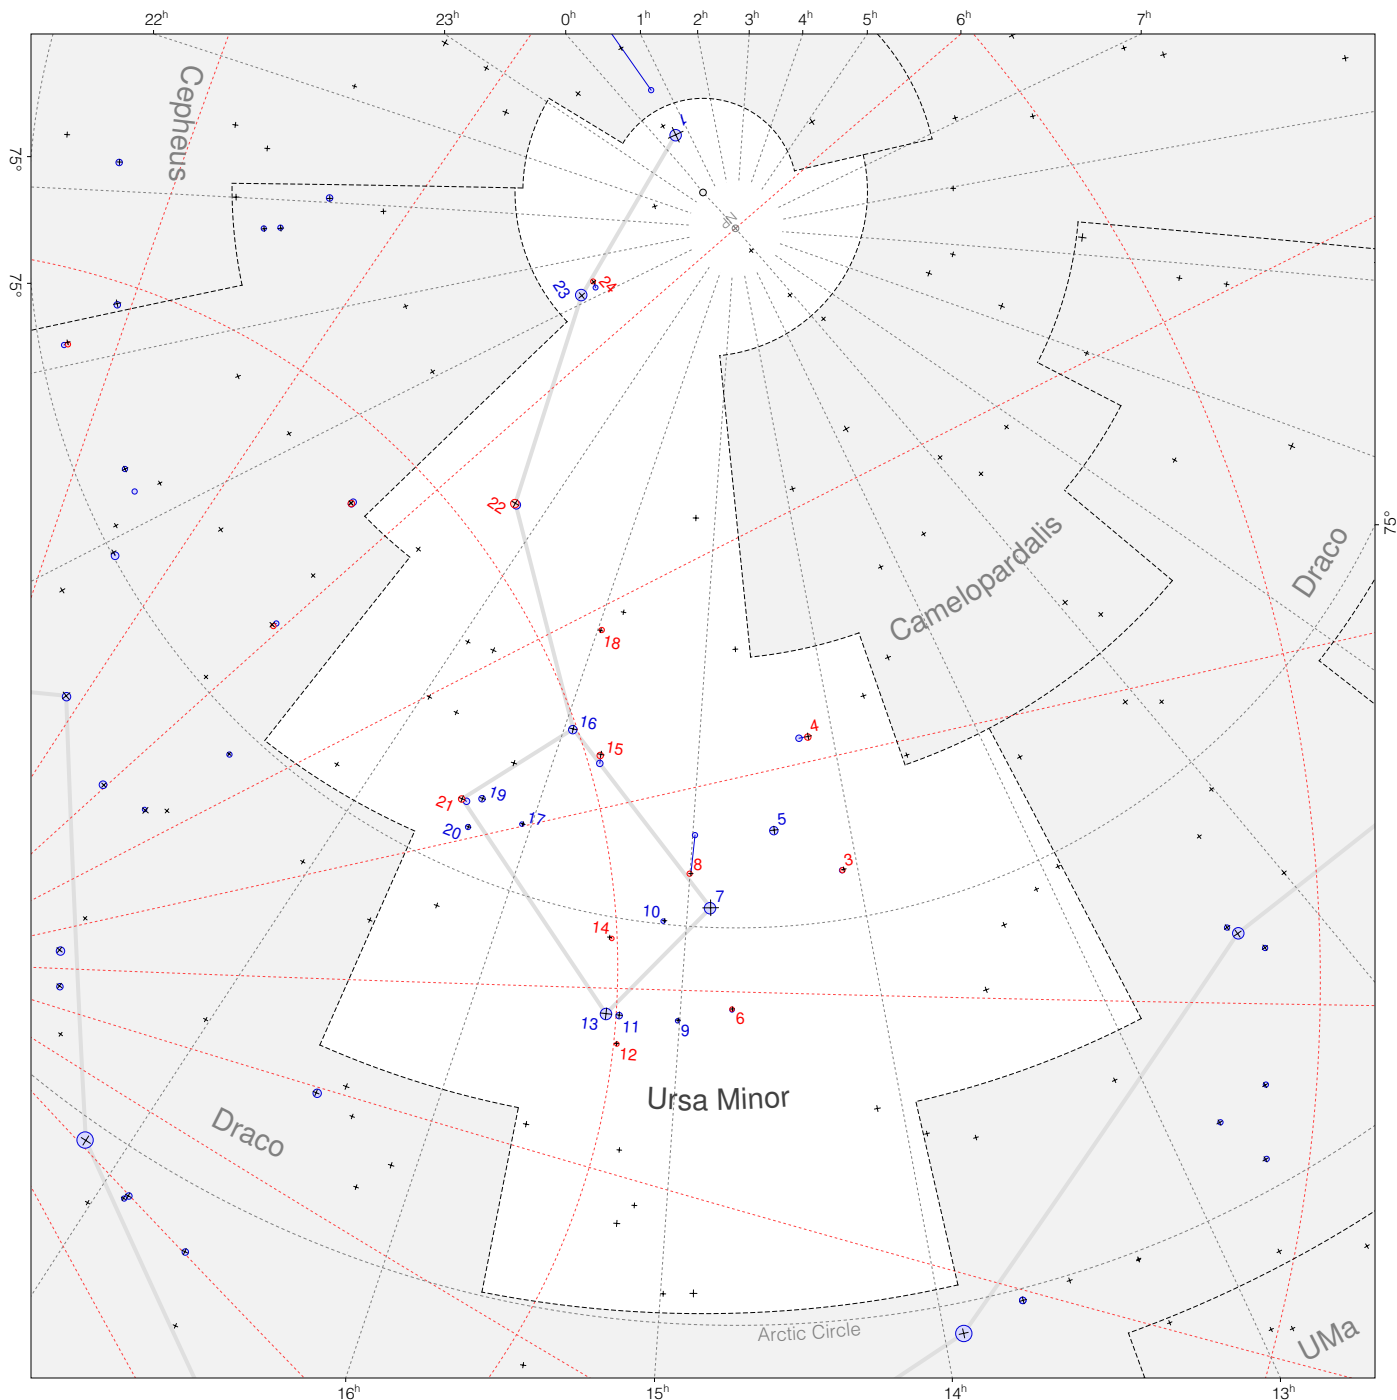

# Flamsteed Stars in Ursa Minor

Magnitudes: ○○○○○○  
1 2 3 4 5 6 7

Scale at center: 0° 2° 4°