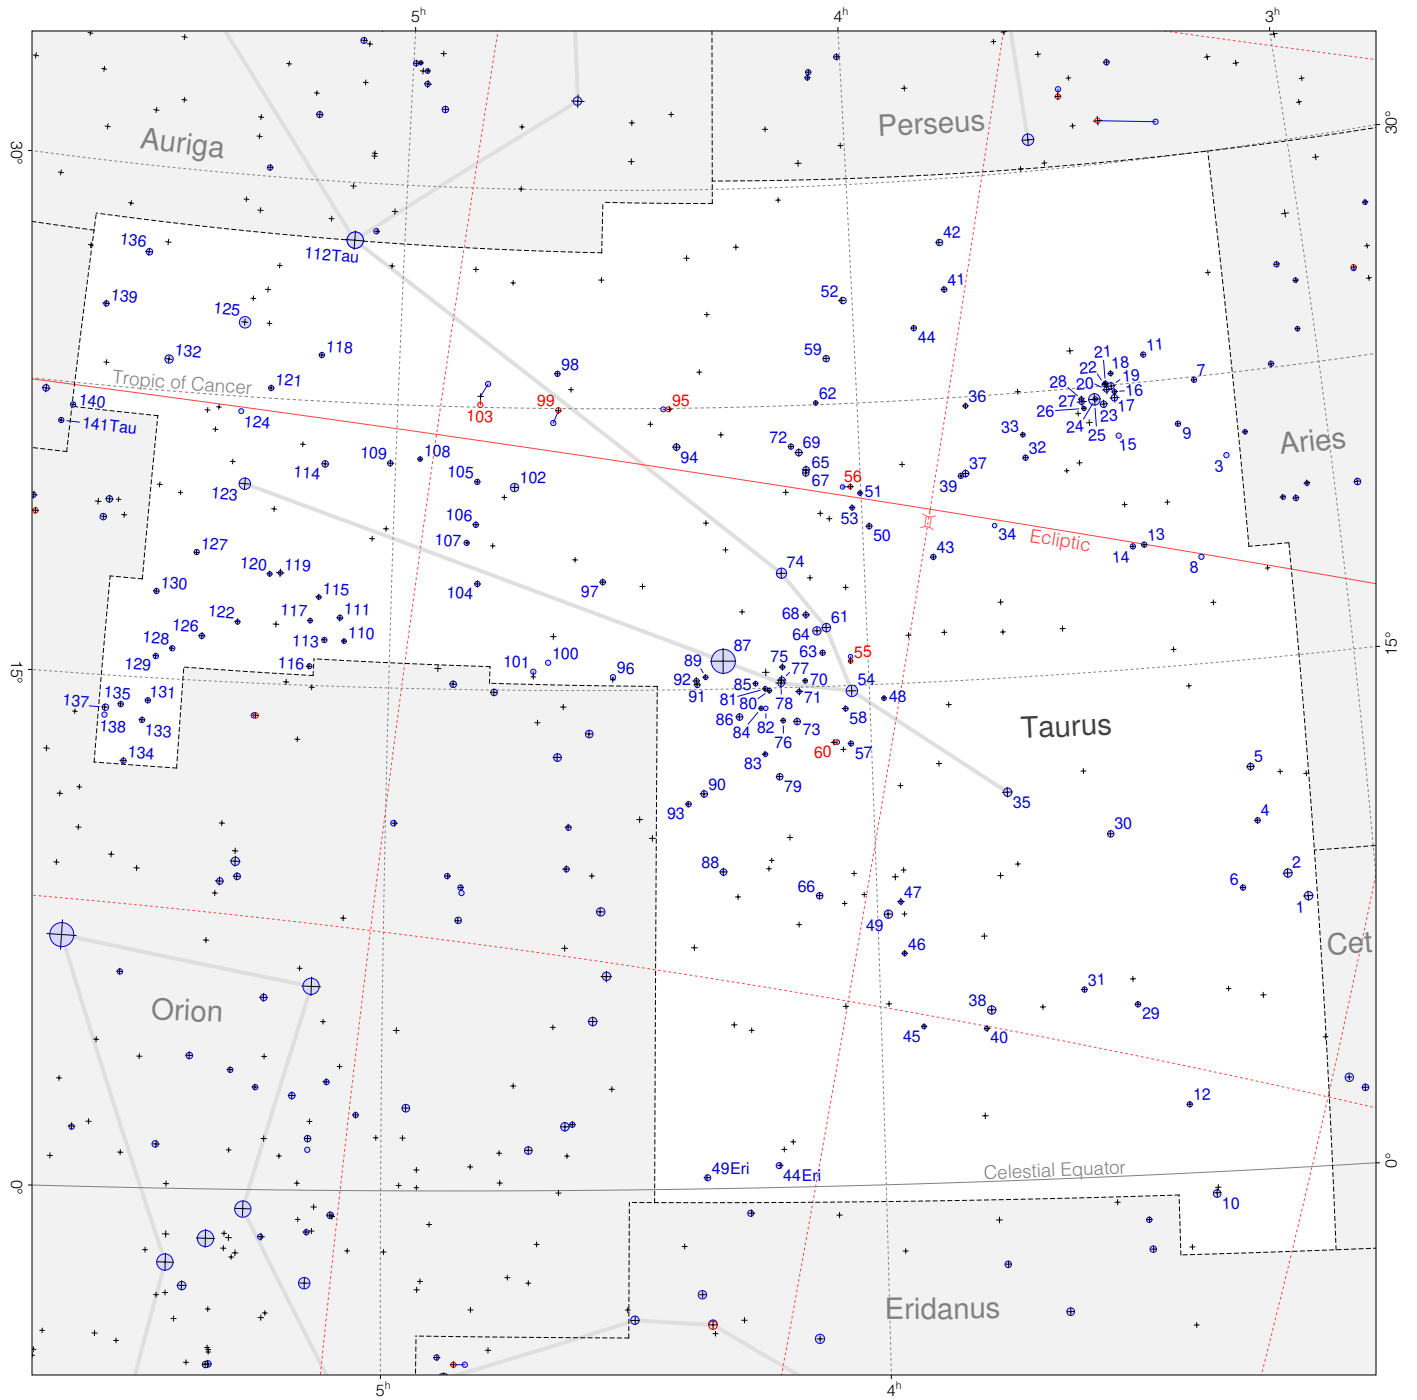

Flamsteed Stars in Taurus

Magnitudes: 1 2 3 4 5 6 7

Scale at center: 0° 2° 4°