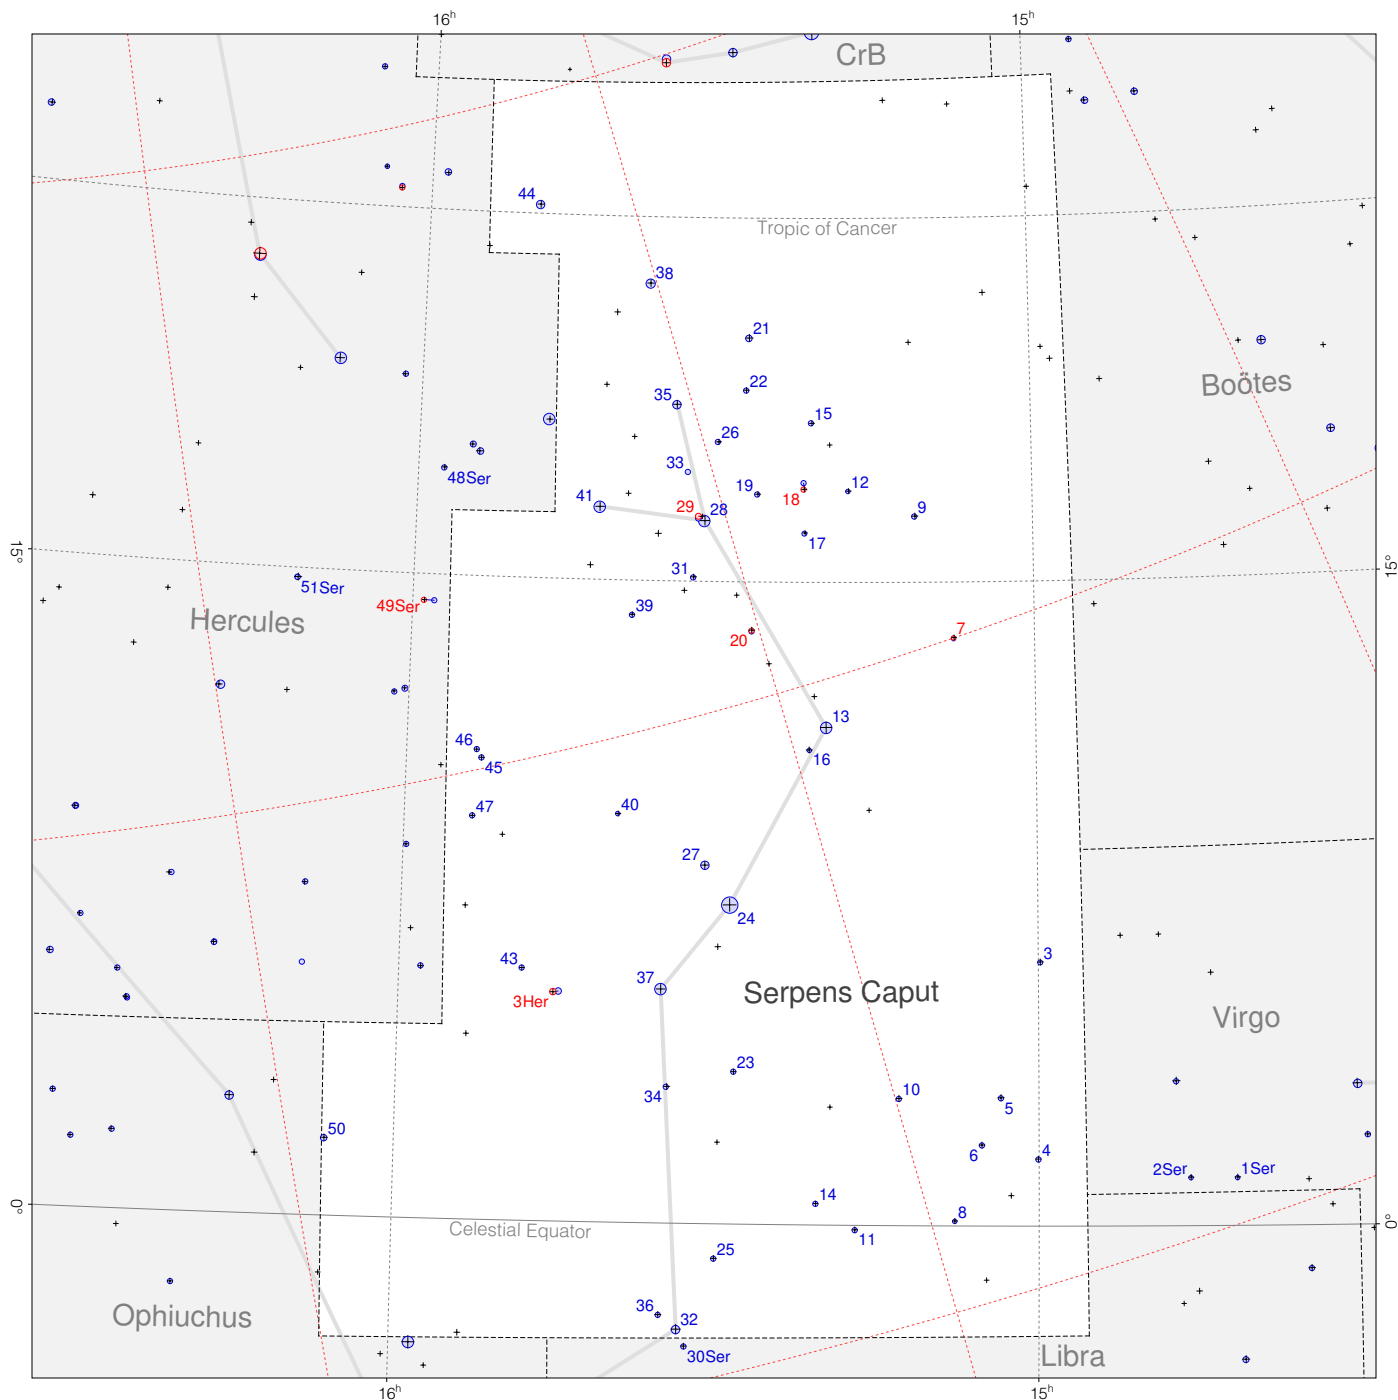

Flamsteed Stars in Serpens Caput

Magnitudes: 1 2 3 4 5 6 7

Scale at center: 0° 2° 4°