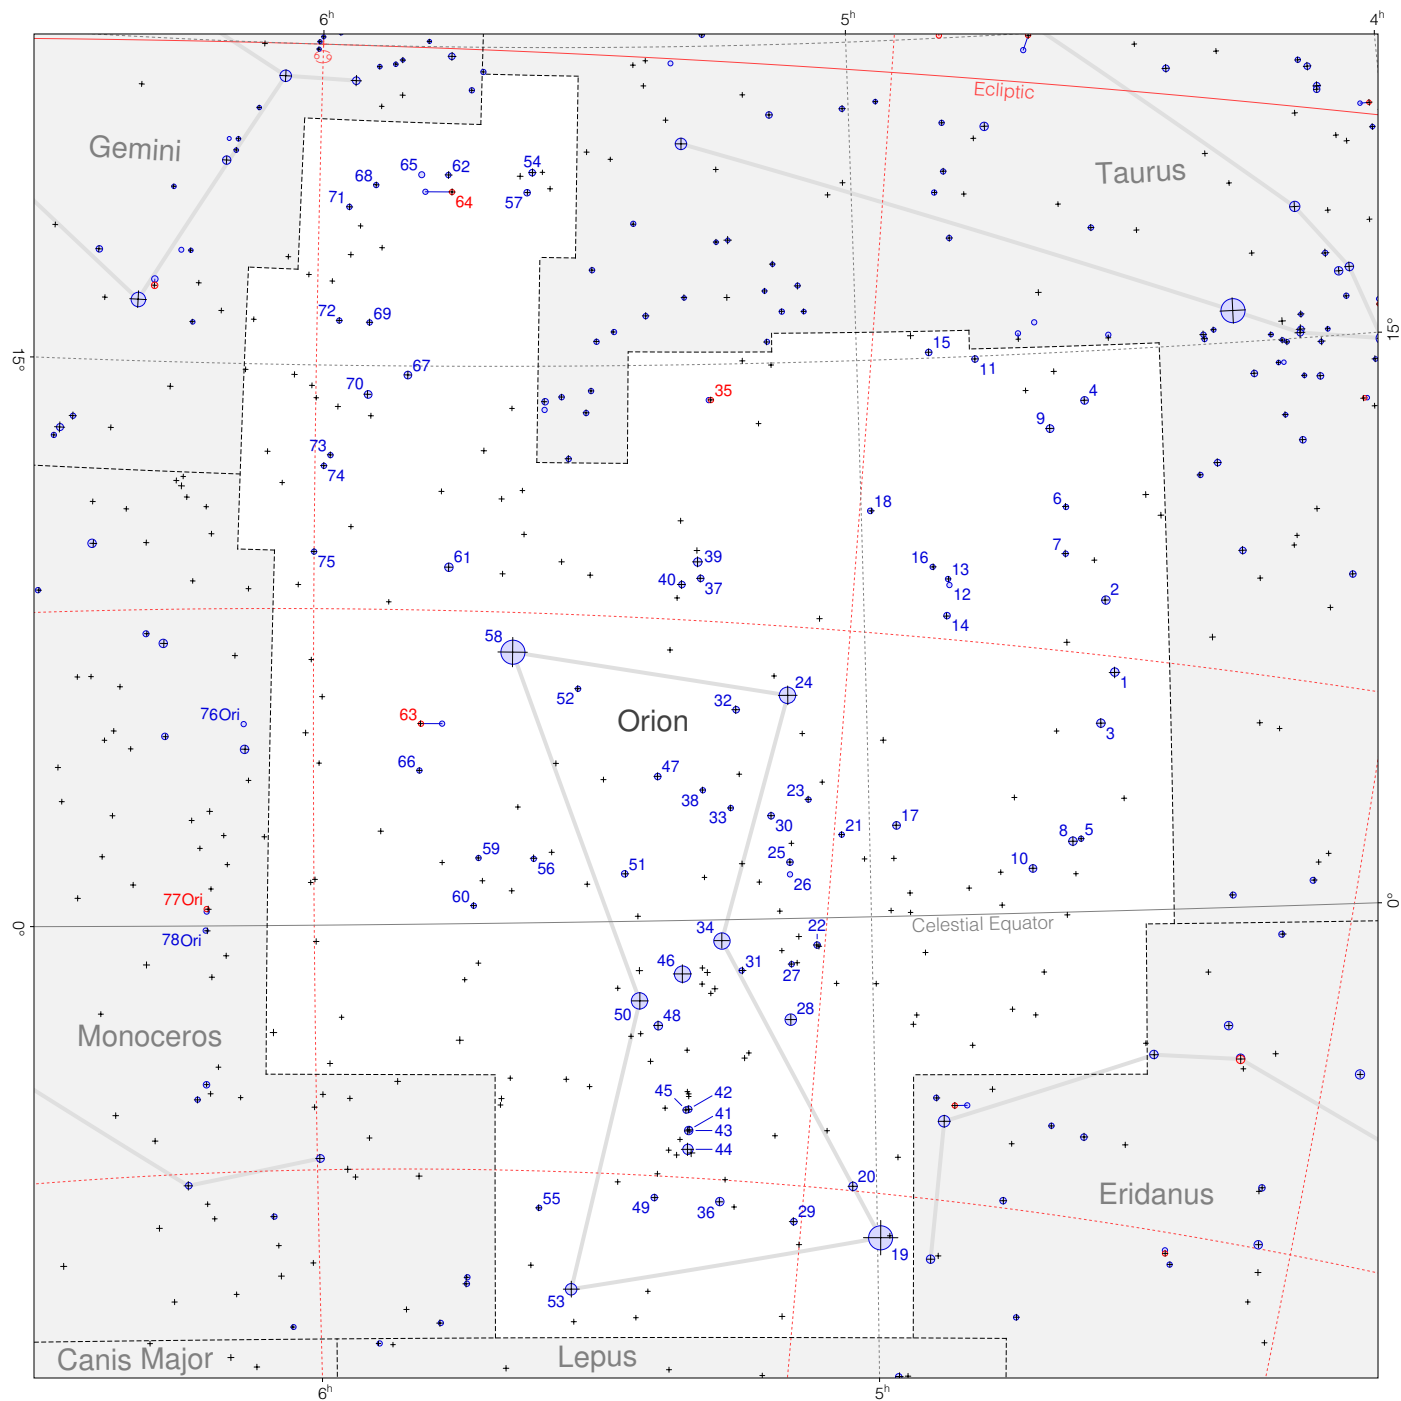

Flamsteed Stars in Orion

Magnitudes: 1 2 3 4 5 6 7

Scale at center: 0° 2° 4°