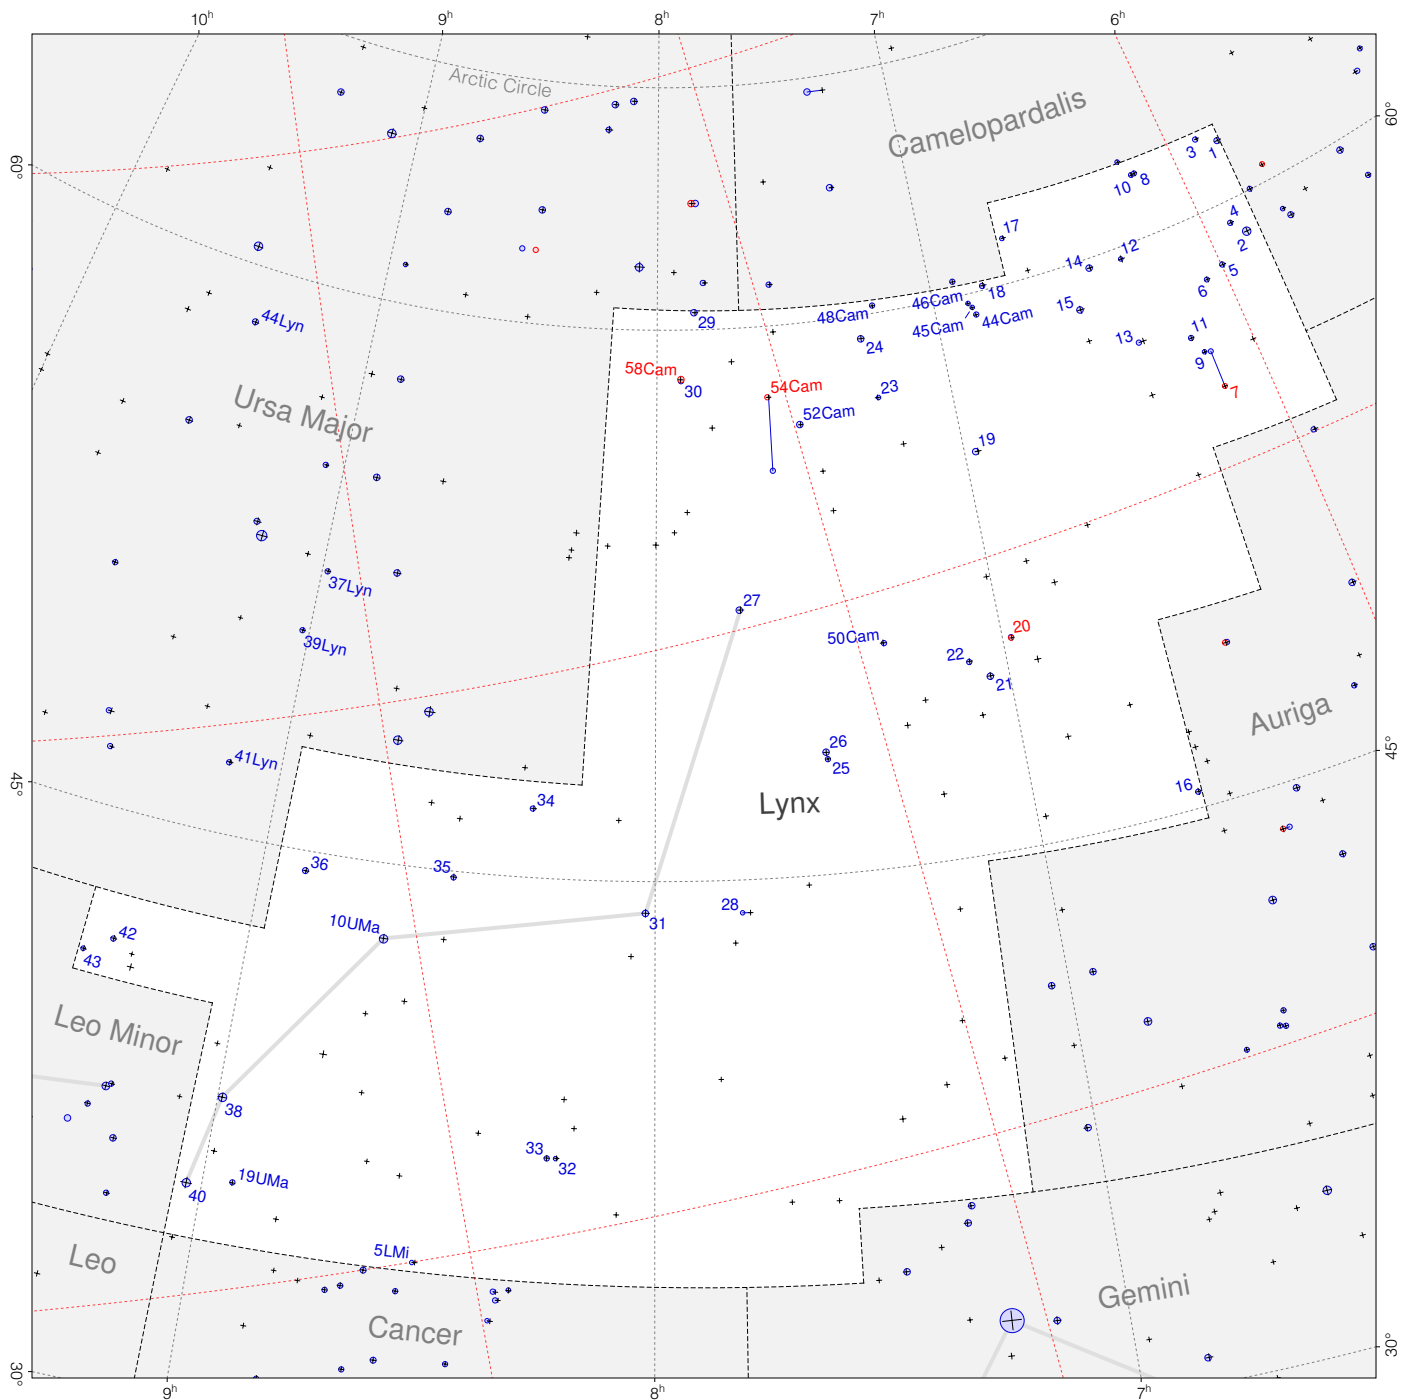

Flamsteed Stars in Lynx

Magnitudes: 1 2 3 4 5 6 7

Scale at center: 0° 2° 4°