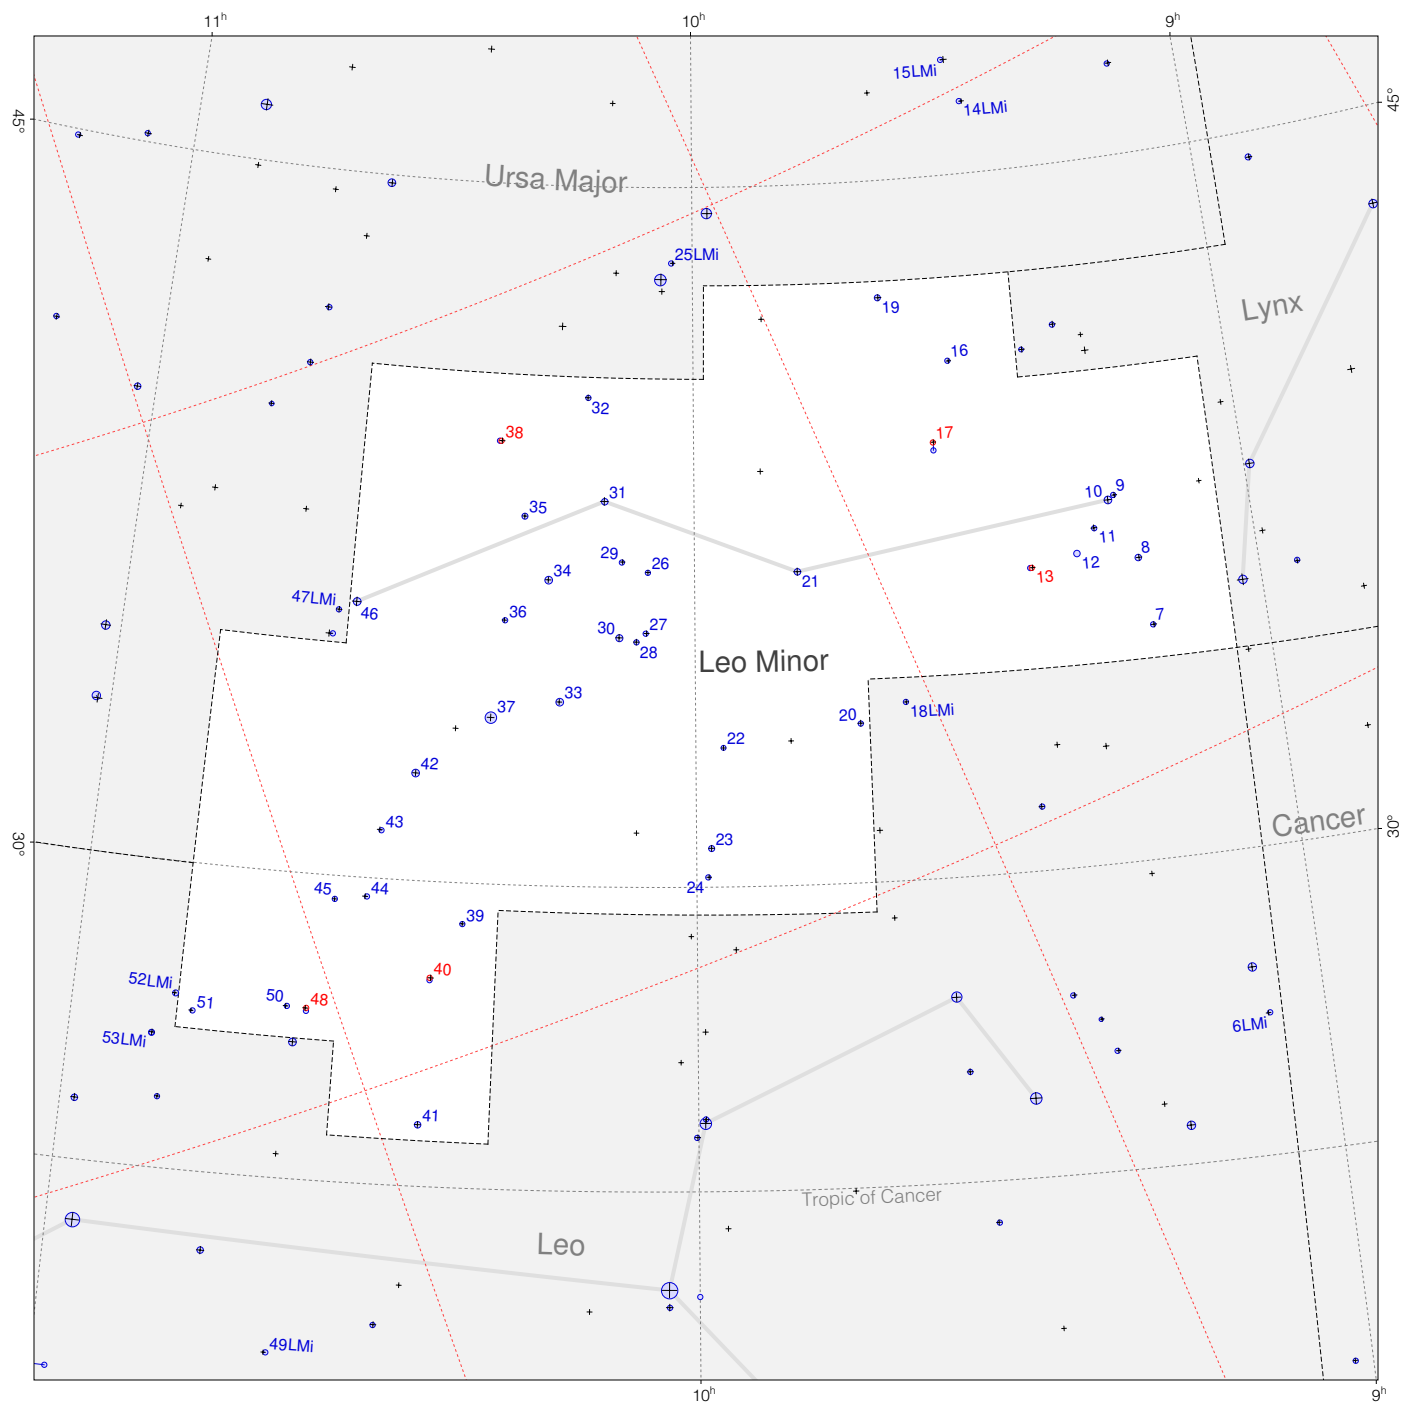

Flamsteed Stars in Leo Minor

Magnitudes: 
 1 2 3 4 5 6 7

Scale at center:  0° 2° 4°