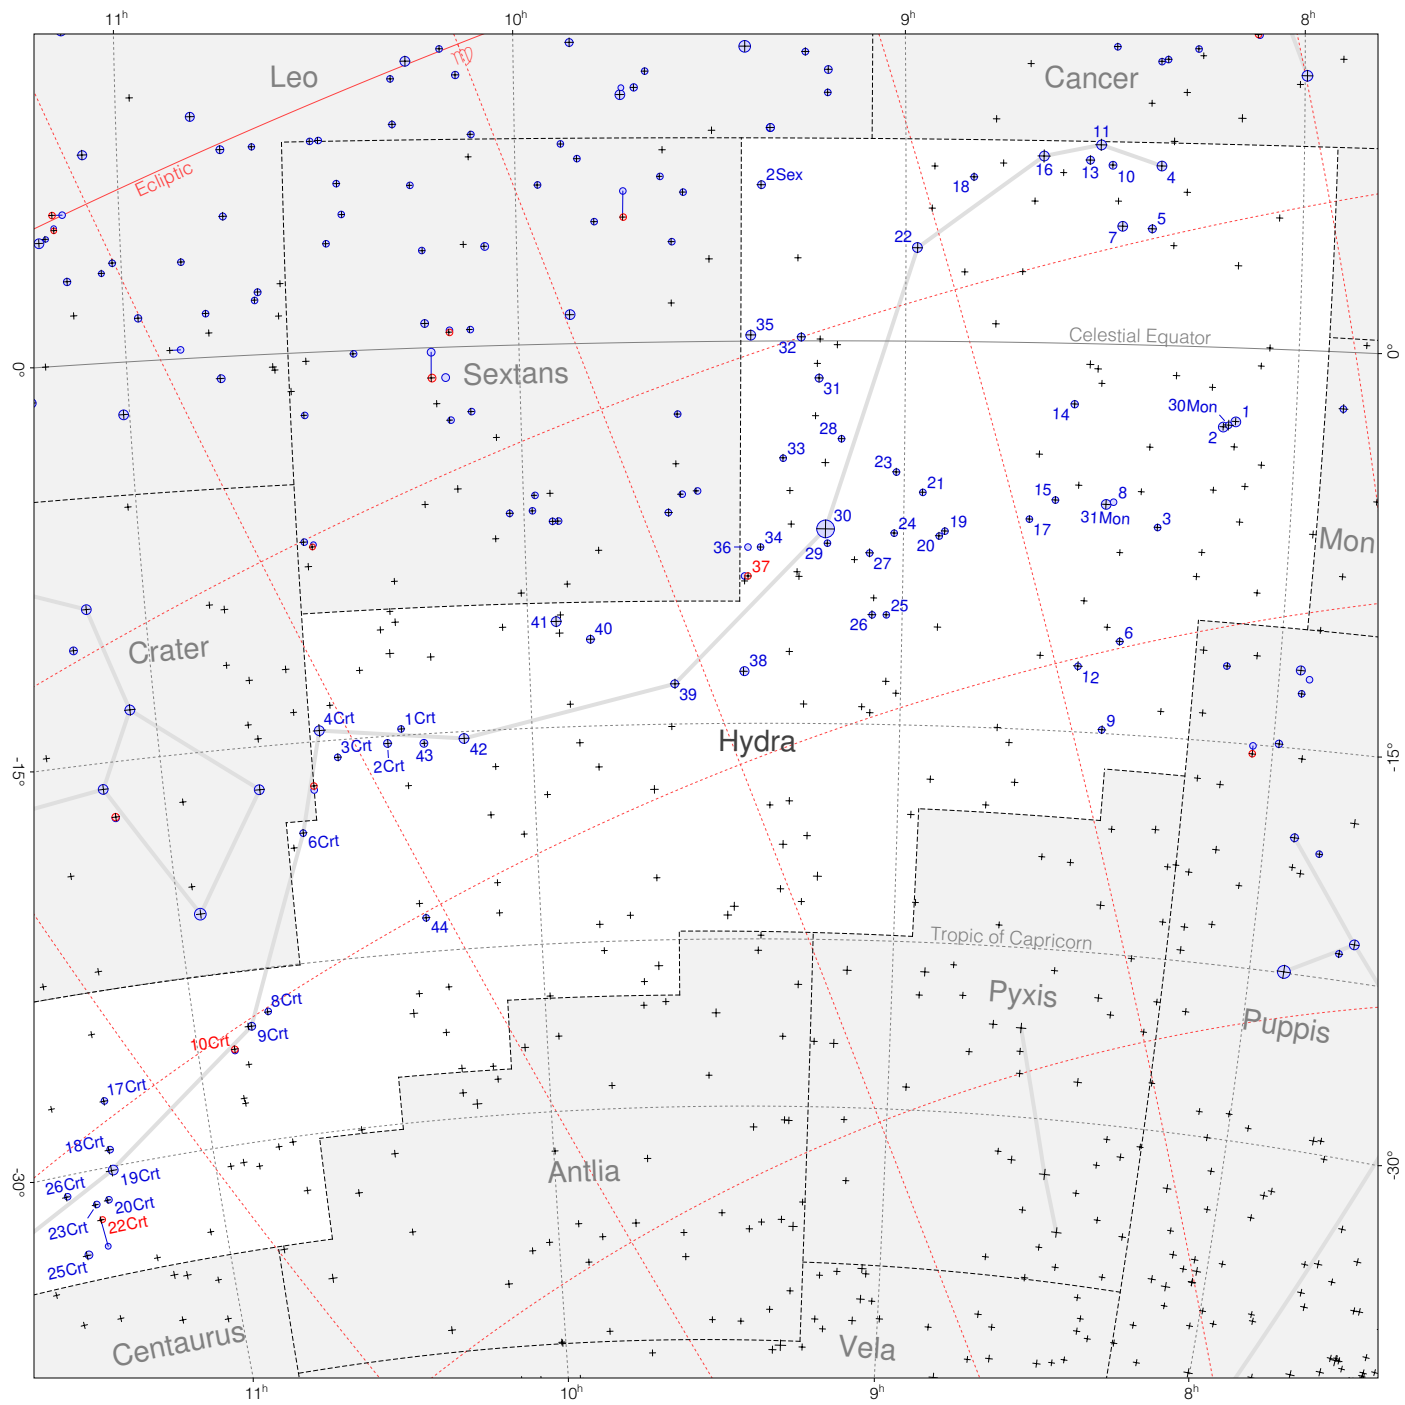

# Flamsteed Stars in Hydra (west)

Magnitudes:  1 2 3 4 5 6 7

Scale at center:  0° 2° 4°