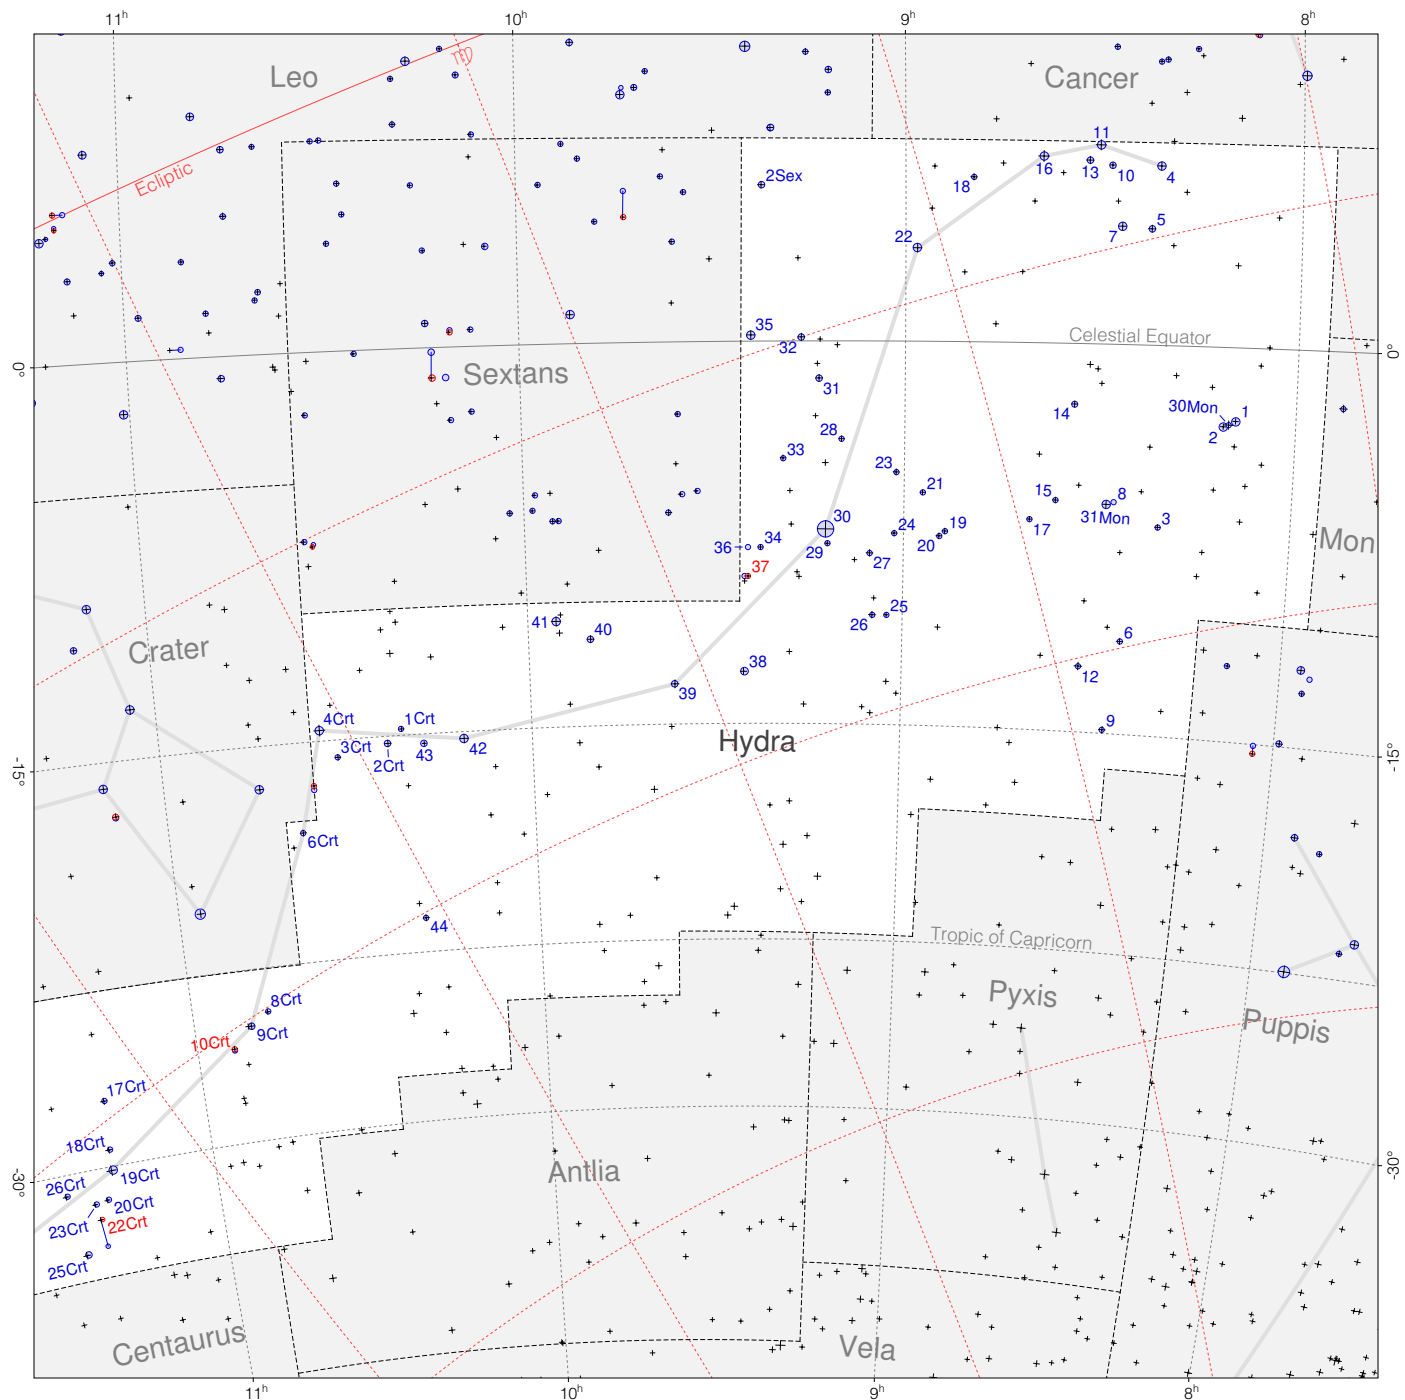

# Flamsteed Stars in Hydra (west)

Magnitudes:         
 1 2 3 4 5 6 7

Scale at center:  0°  2°  4°