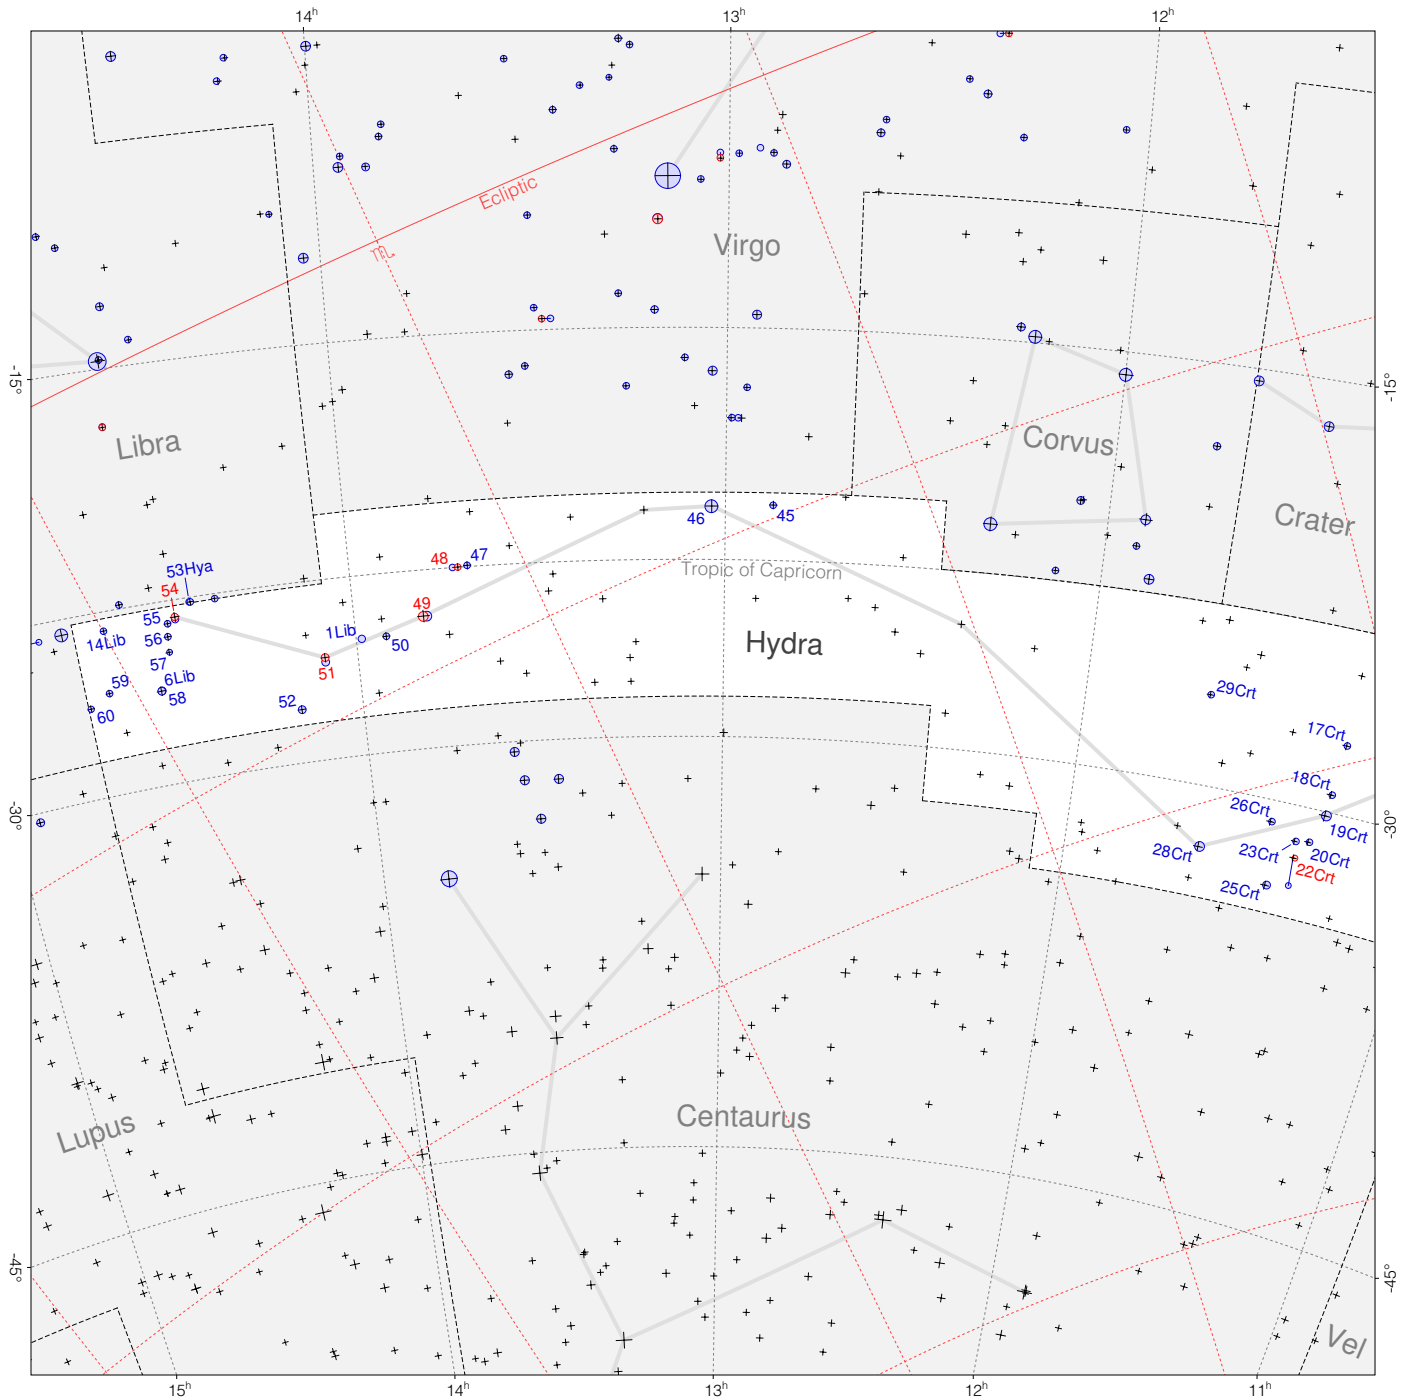

Flamsteed Stars in Hydra (east)

Magnitudes: 
1 2 3 4 5 6 7

Scale at center:  0° 2° 4°