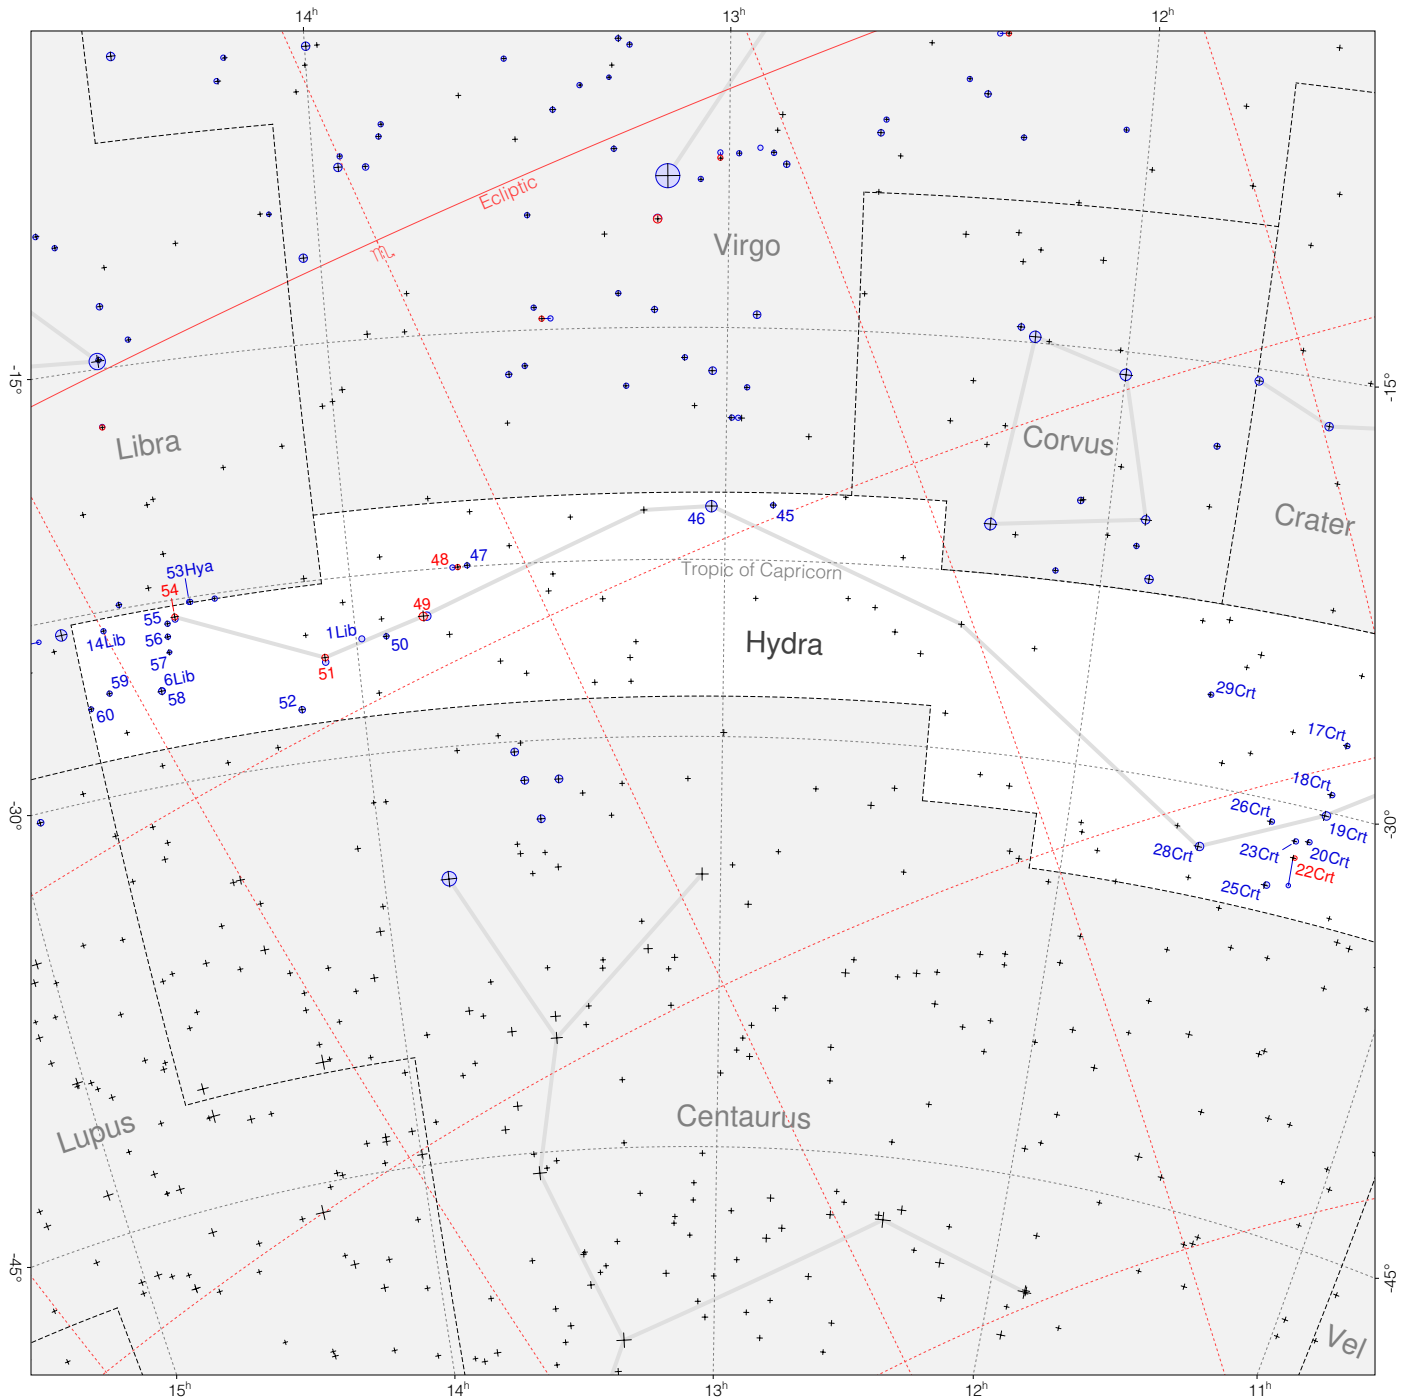

Flamsteed Stars in Hydra (east)

Magnitudes: 1 2 3 4 5 6 7

Scale at center: 0° 2° 4°