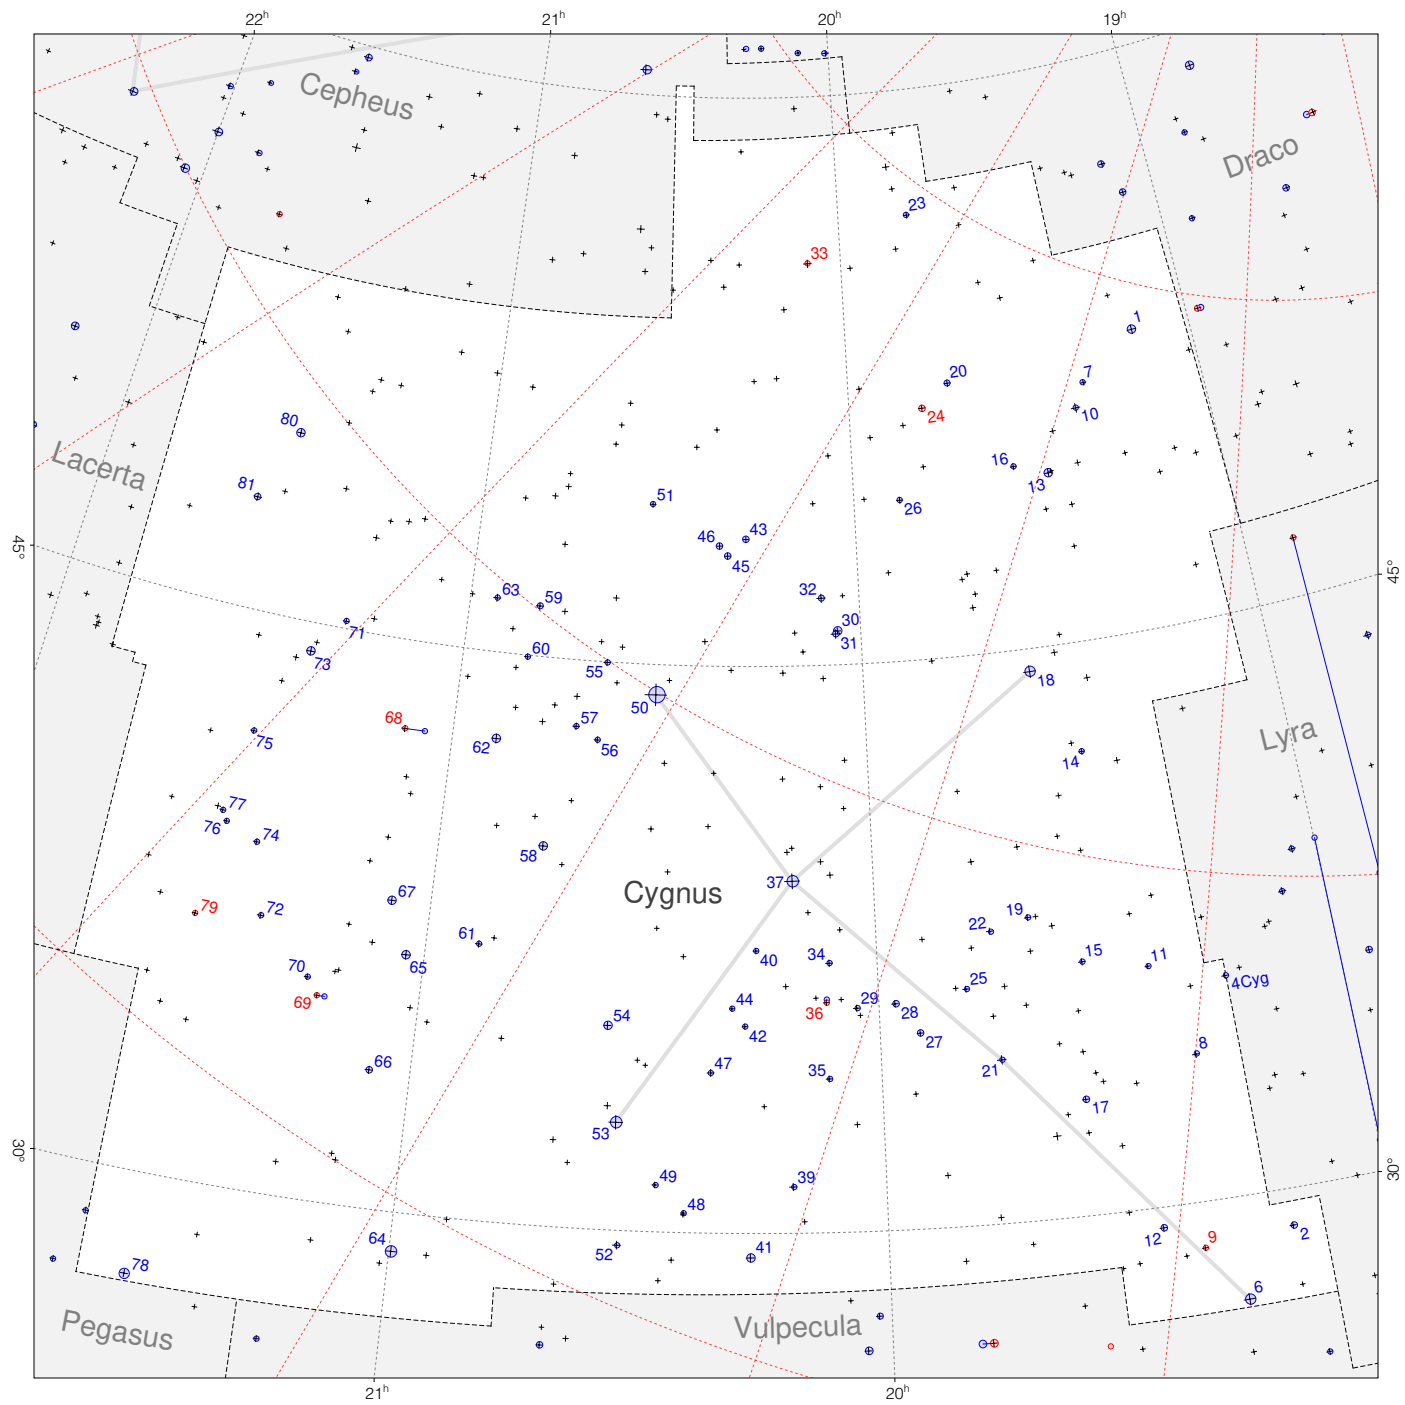

Flamsteed Stars in Cygnus

Magnitudes: 
1 2 3 4 5 6 7

Scale at center:  0° 2° 4°