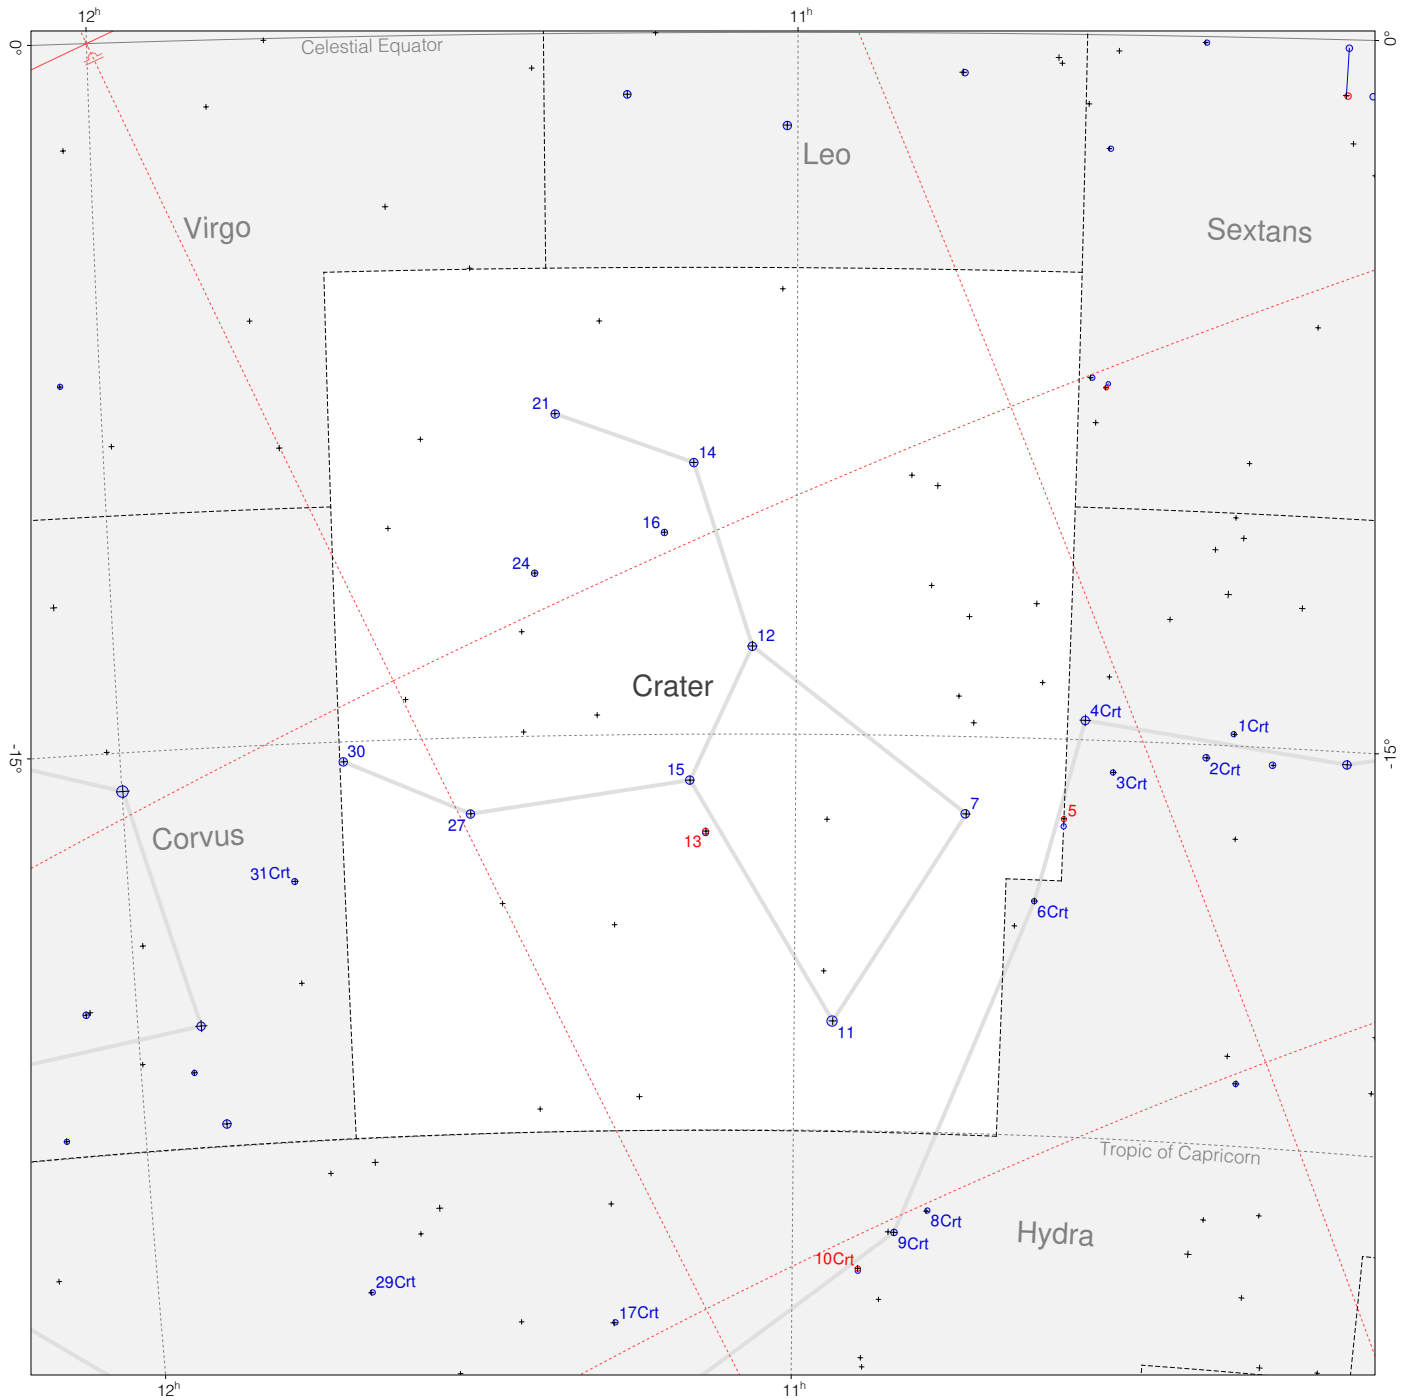

# Flamsteed Stars in Crater

Magnitudes: 1 2 3 4 5 6 7

Scale at center: 0° 2° 4°