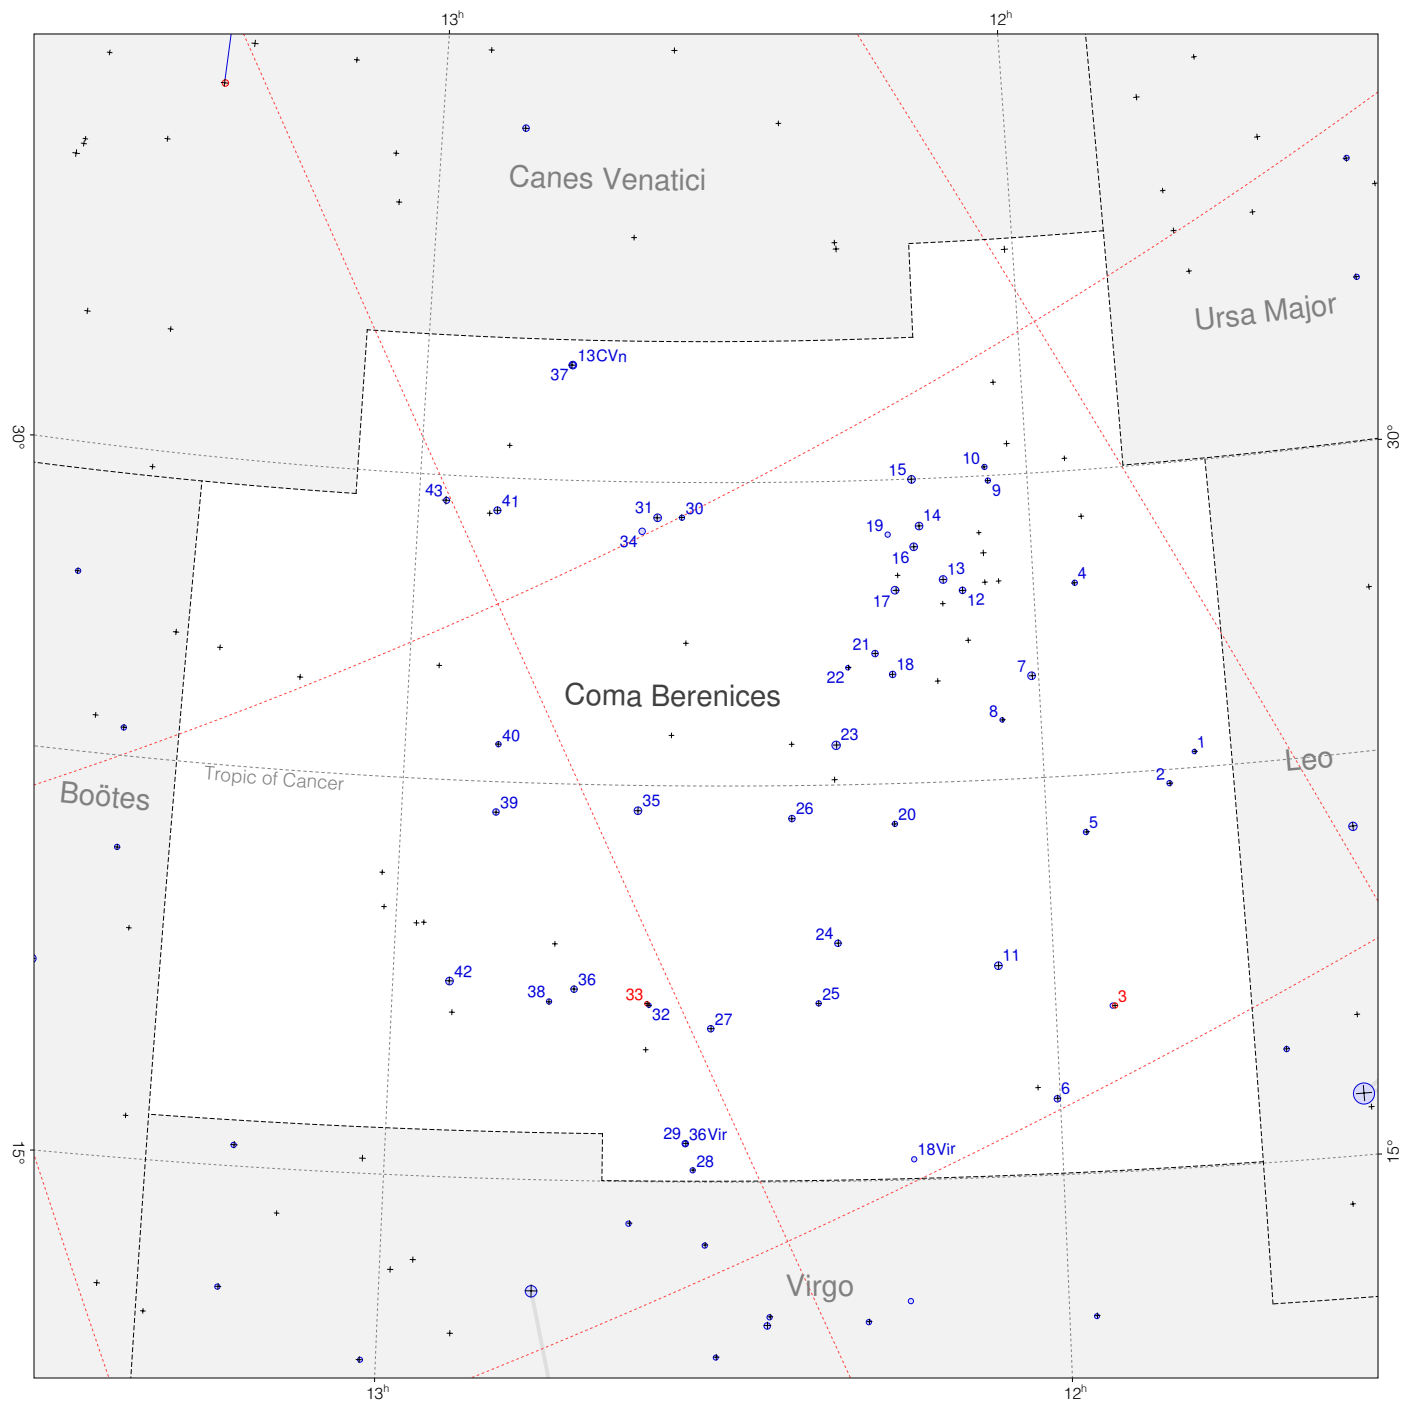

Flamsteed Stars in Coma Berenices

Magnitudes: ○ ○ ○ ○ ○ ○ ○
1 2 3 4 5 6 7

Scale at center: 0° 2° 4°