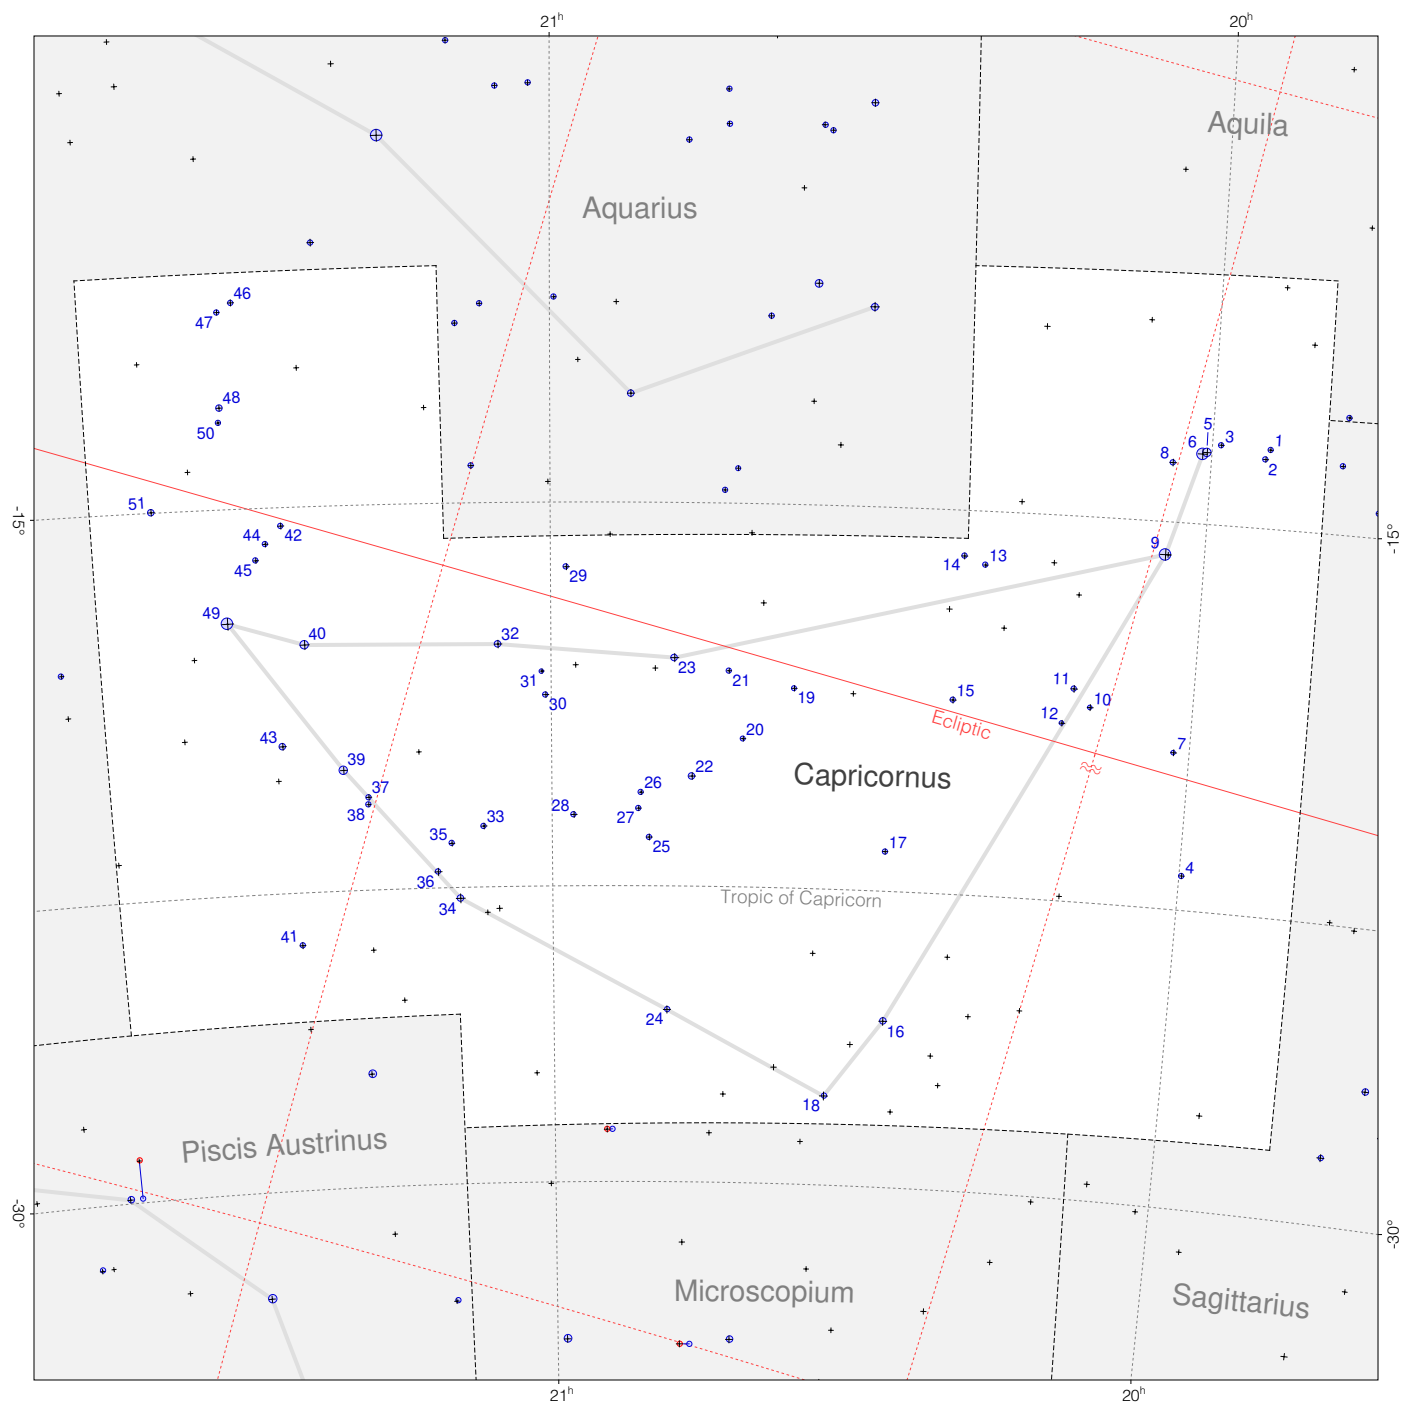

# Flamsteed Stars in Capricornus

Magnitudes:  1 2 3 4 5 6 7

Scale at center:  0° 2° 4°