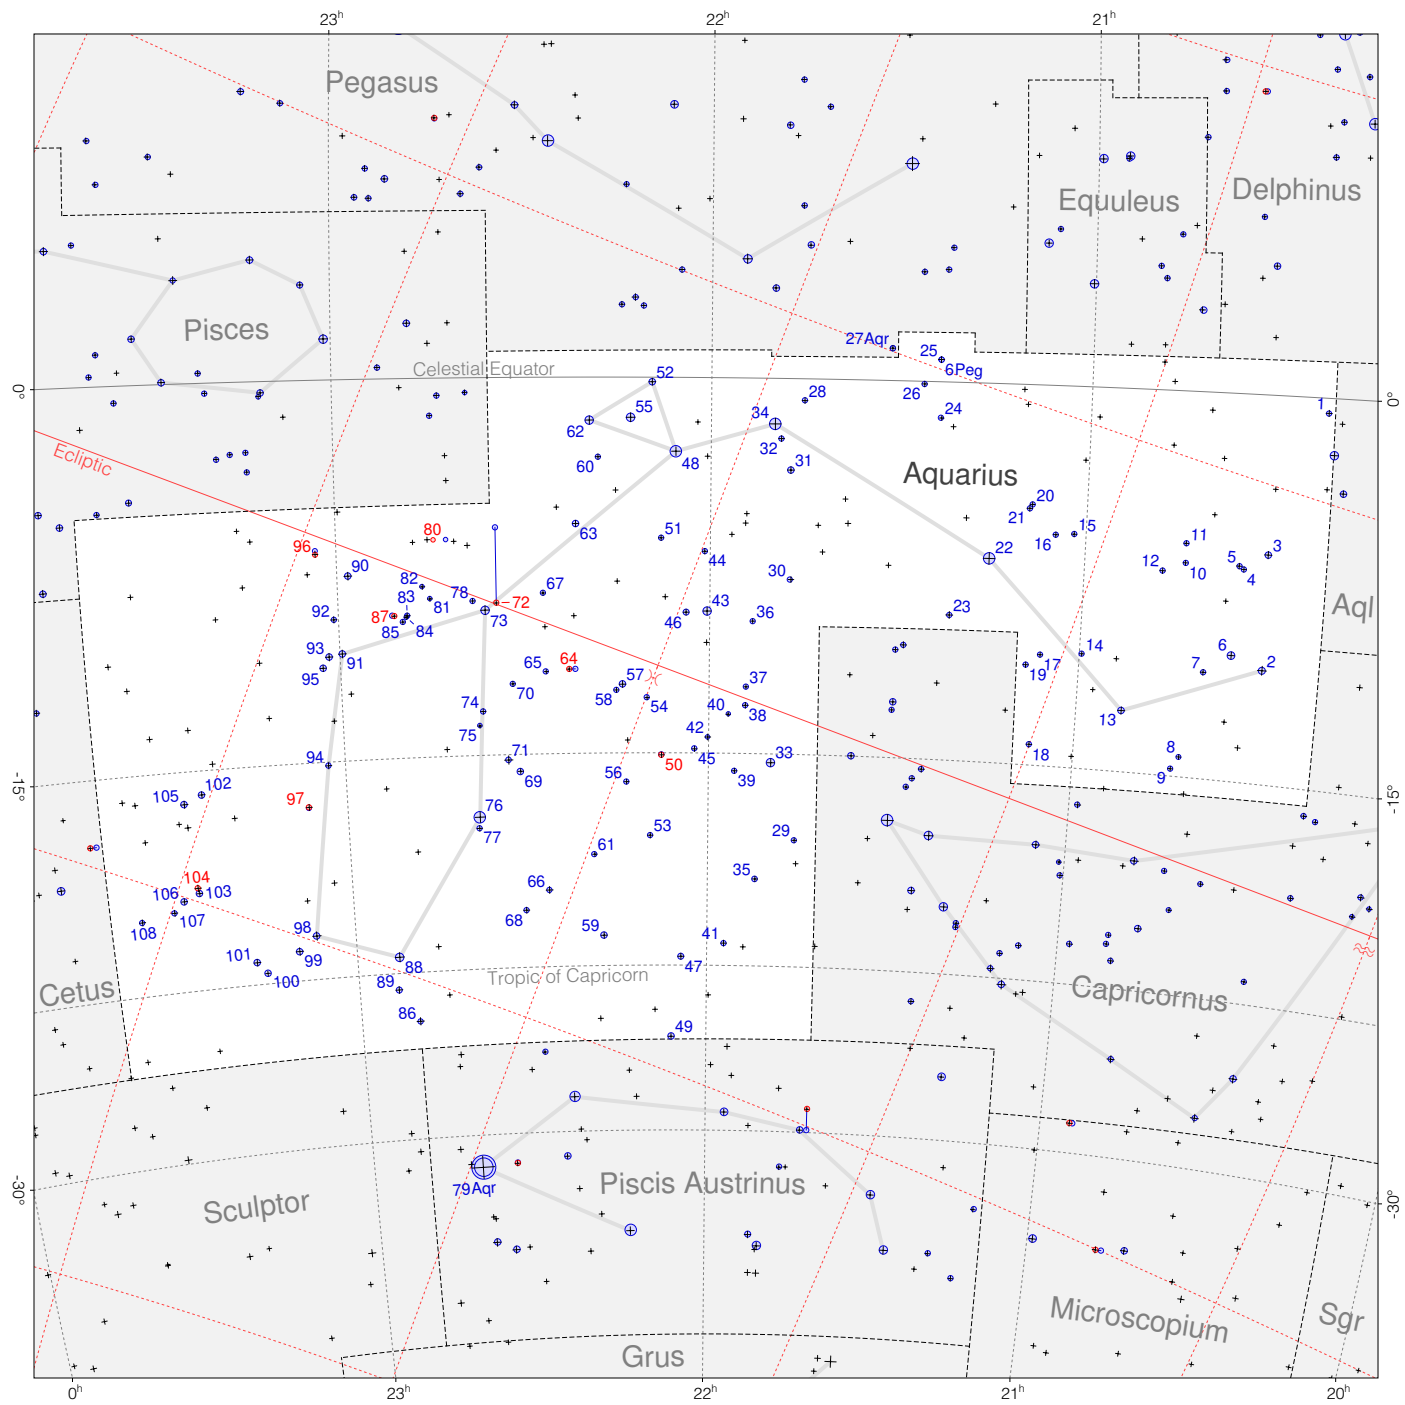

Flamsteed Stars in Aquarius

Magnitudes:
 1 2 3 4 5 6 7

Scale at center:
 0° 2° 4°