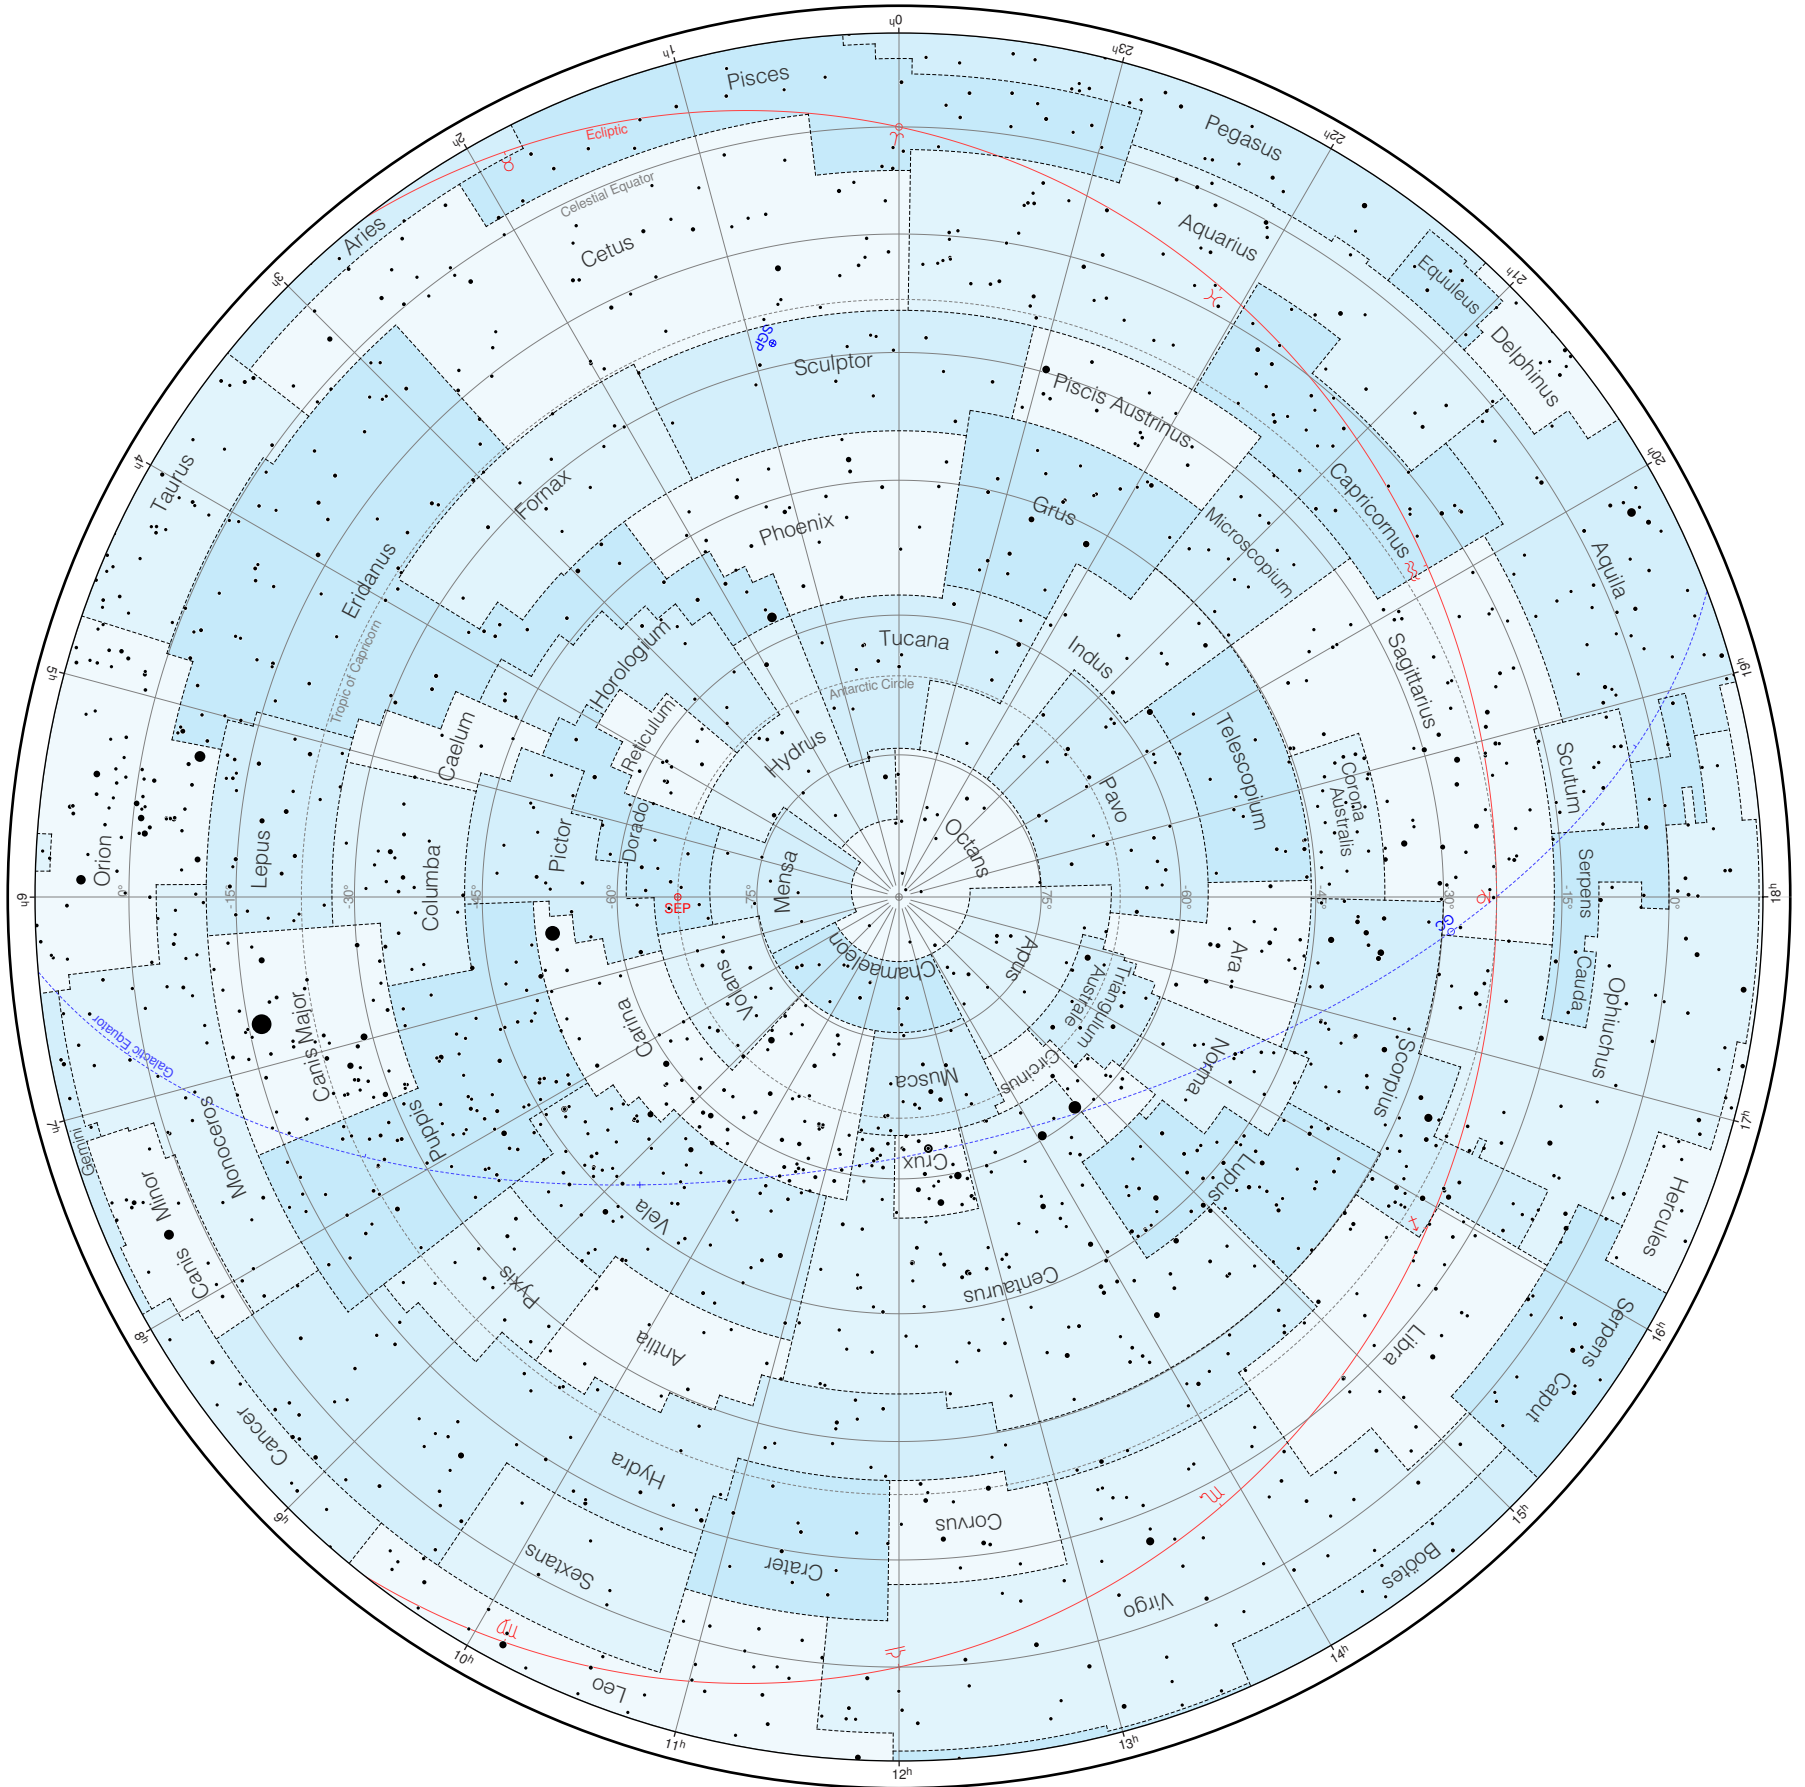

# Constellations – South View

Magnitudes: ● ● ● ● ● ●  
-1 0 1 2 3 4 5 6

J2000.0 equatorial system - Azimuthal equal area projection - Bright Stars to magnitude 9.5