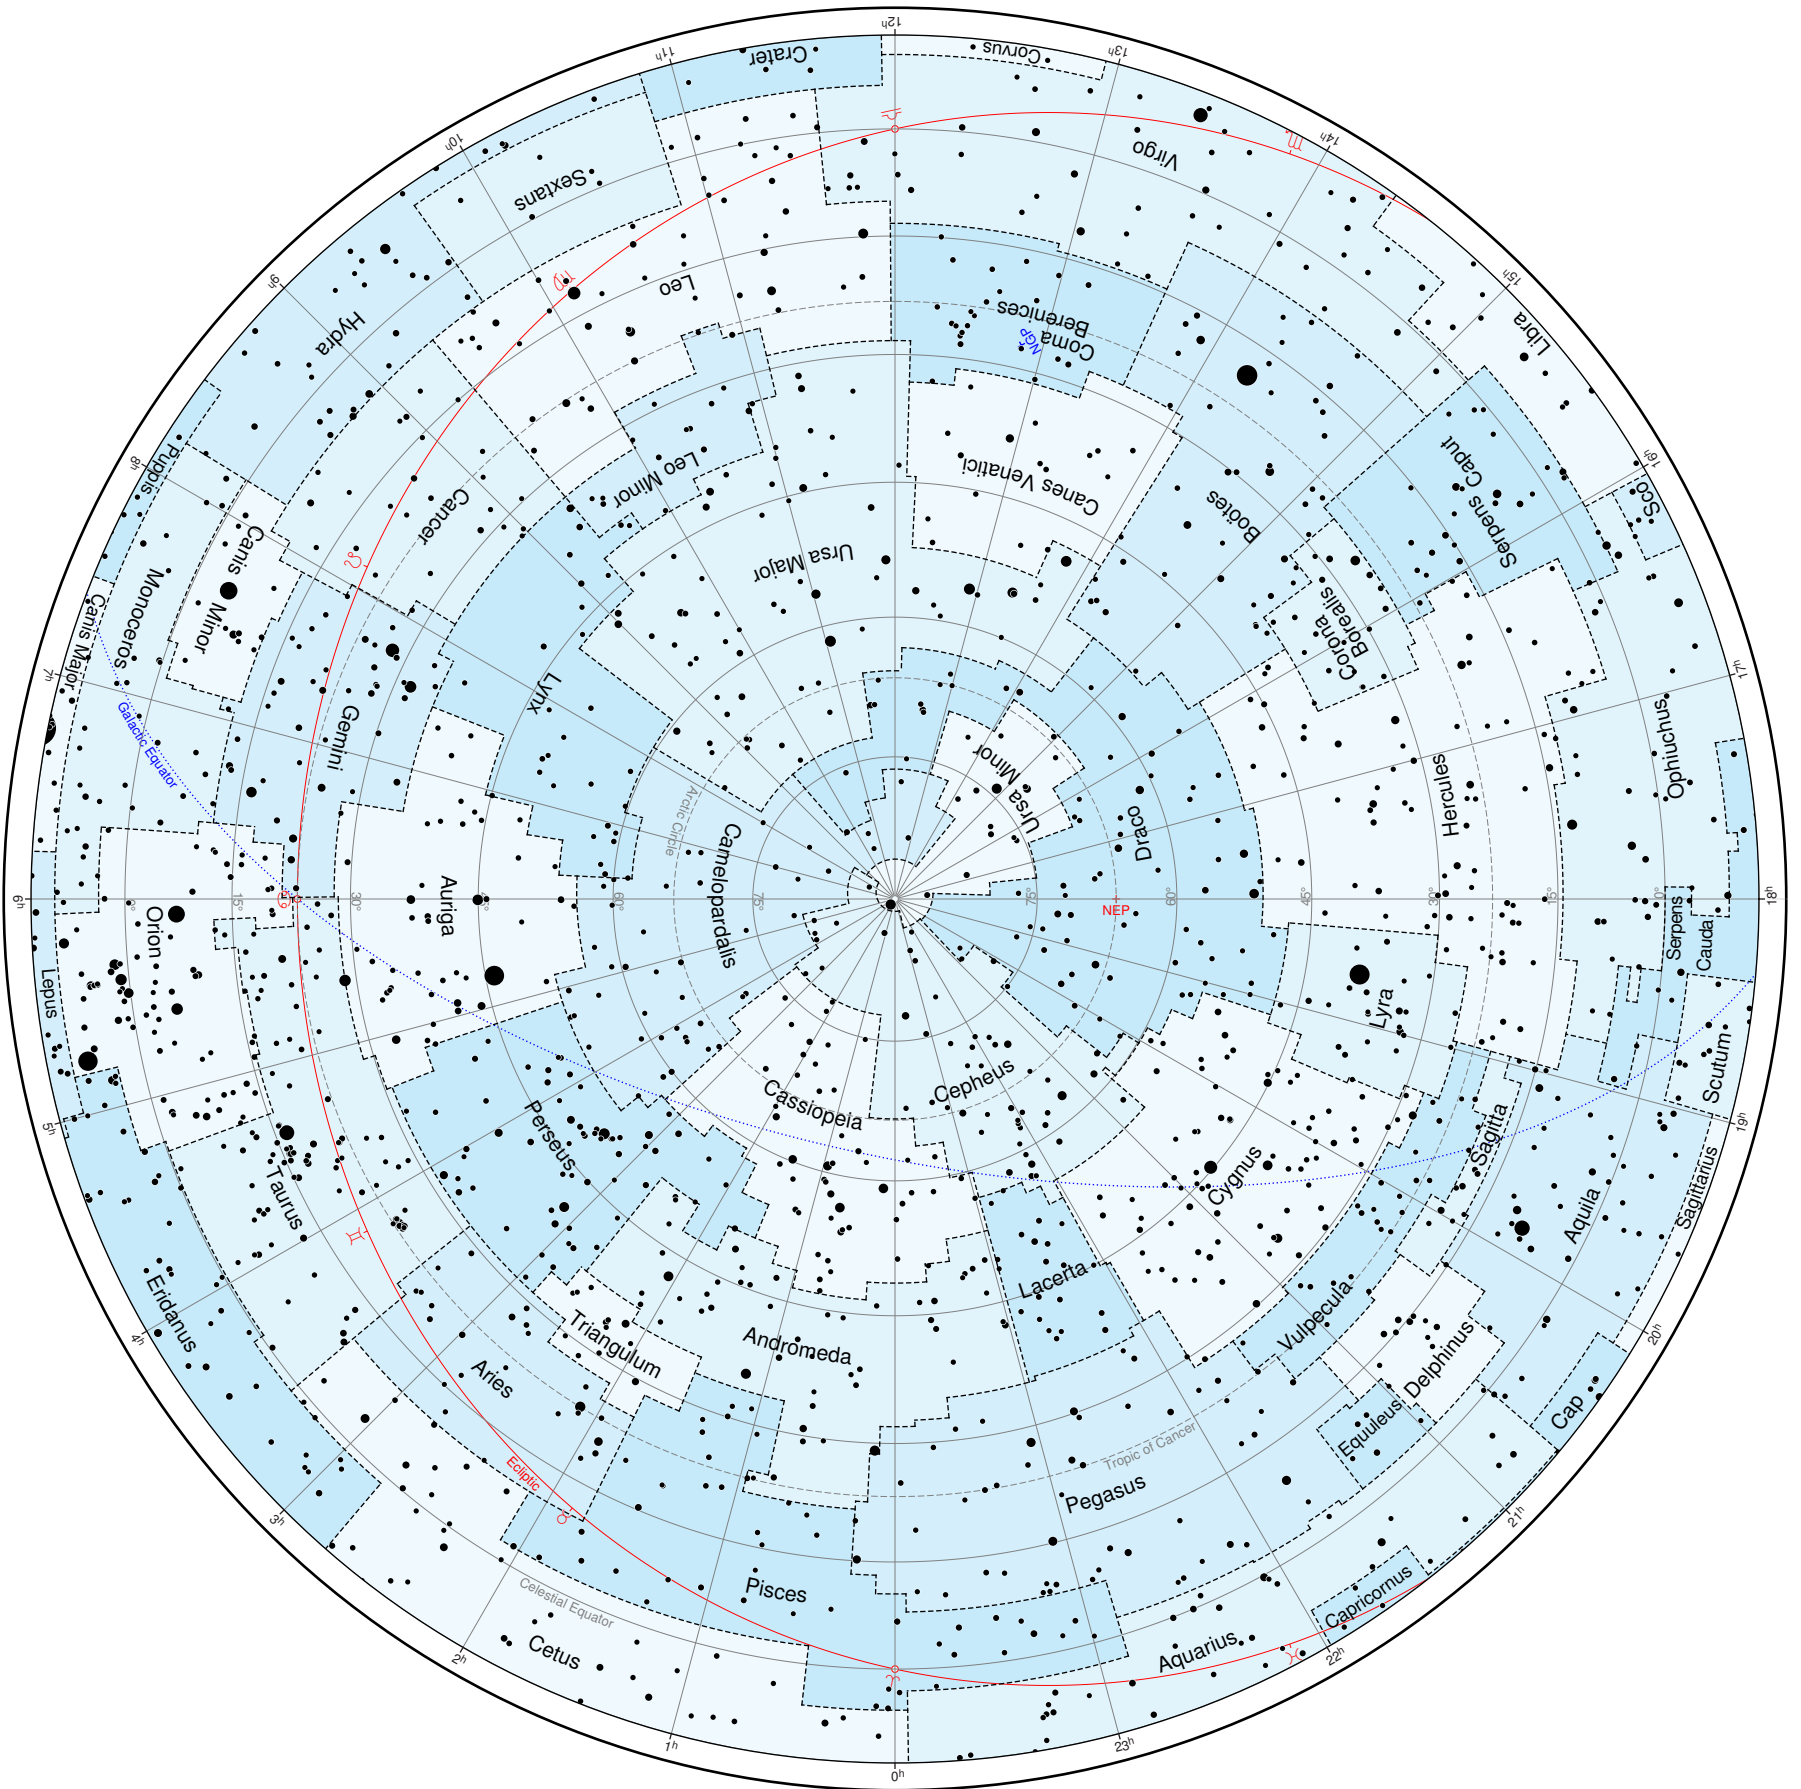

Constellations - North View

Magnitudes: -1 0 1 2 3 4 5 6

J2000.0 equatorial system - Azimuthal equal area projection - Bright Star Catalog to magnitude 5.5