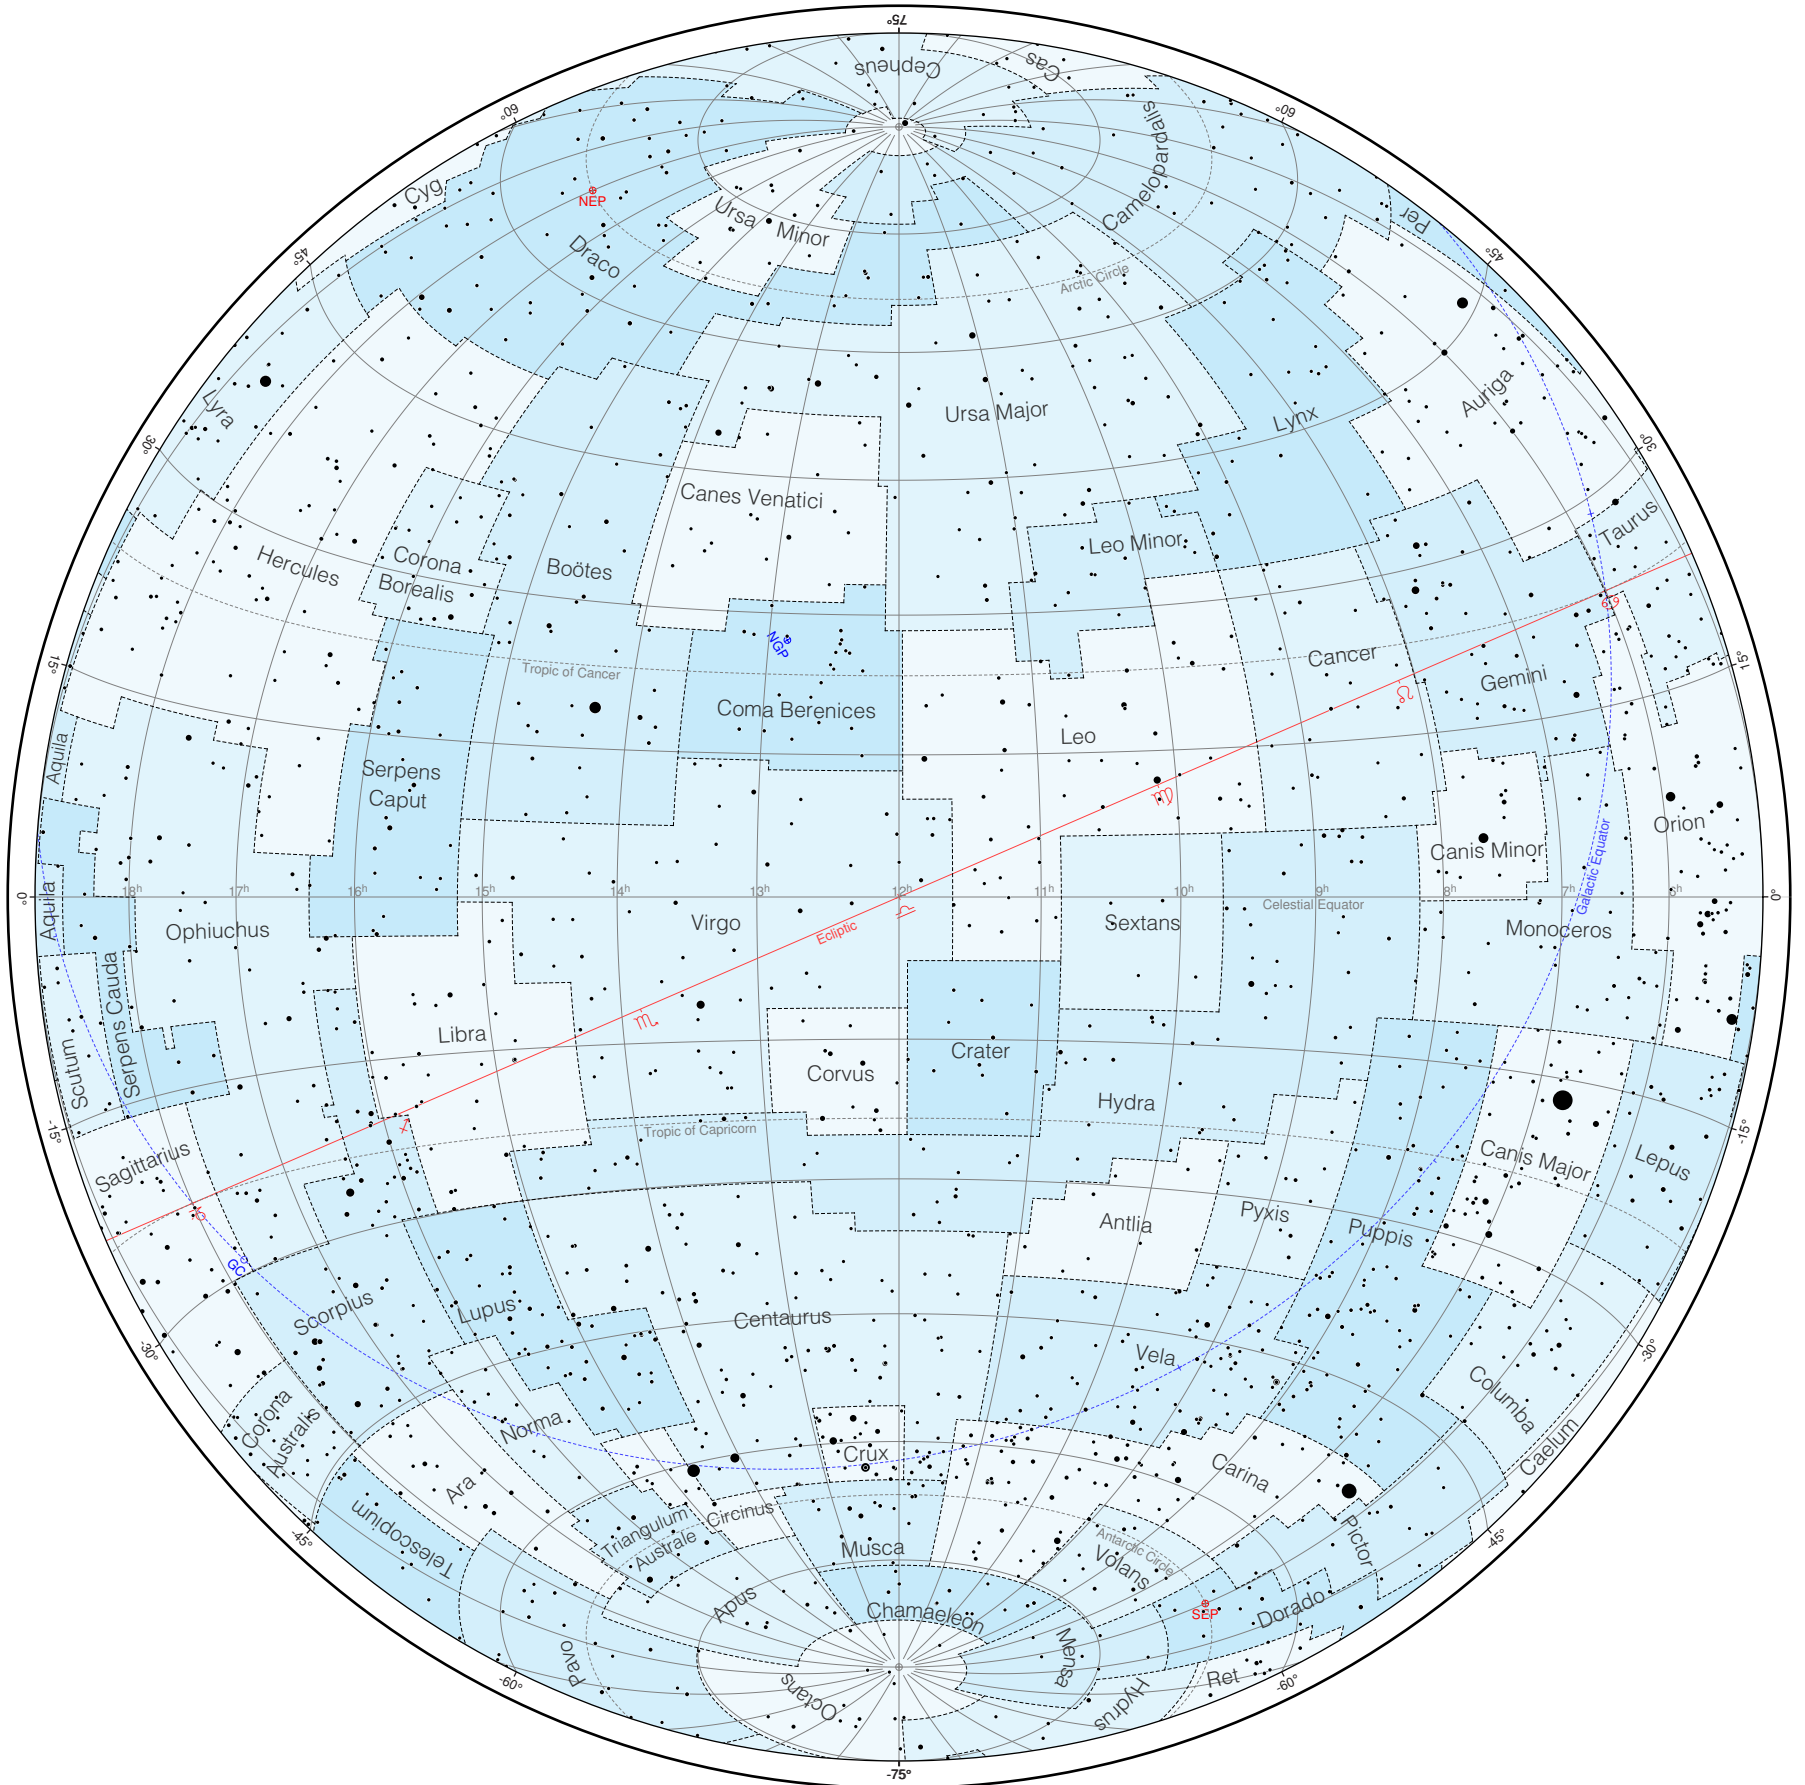

Constellations – Libra View

Magnitudes: ● ● ● ● ● ●
-1 0 1 2 3 4 5 6

J2000.0 equatorial system - Azimuthal equal area projection - Bright Stars to magnitude 9.1