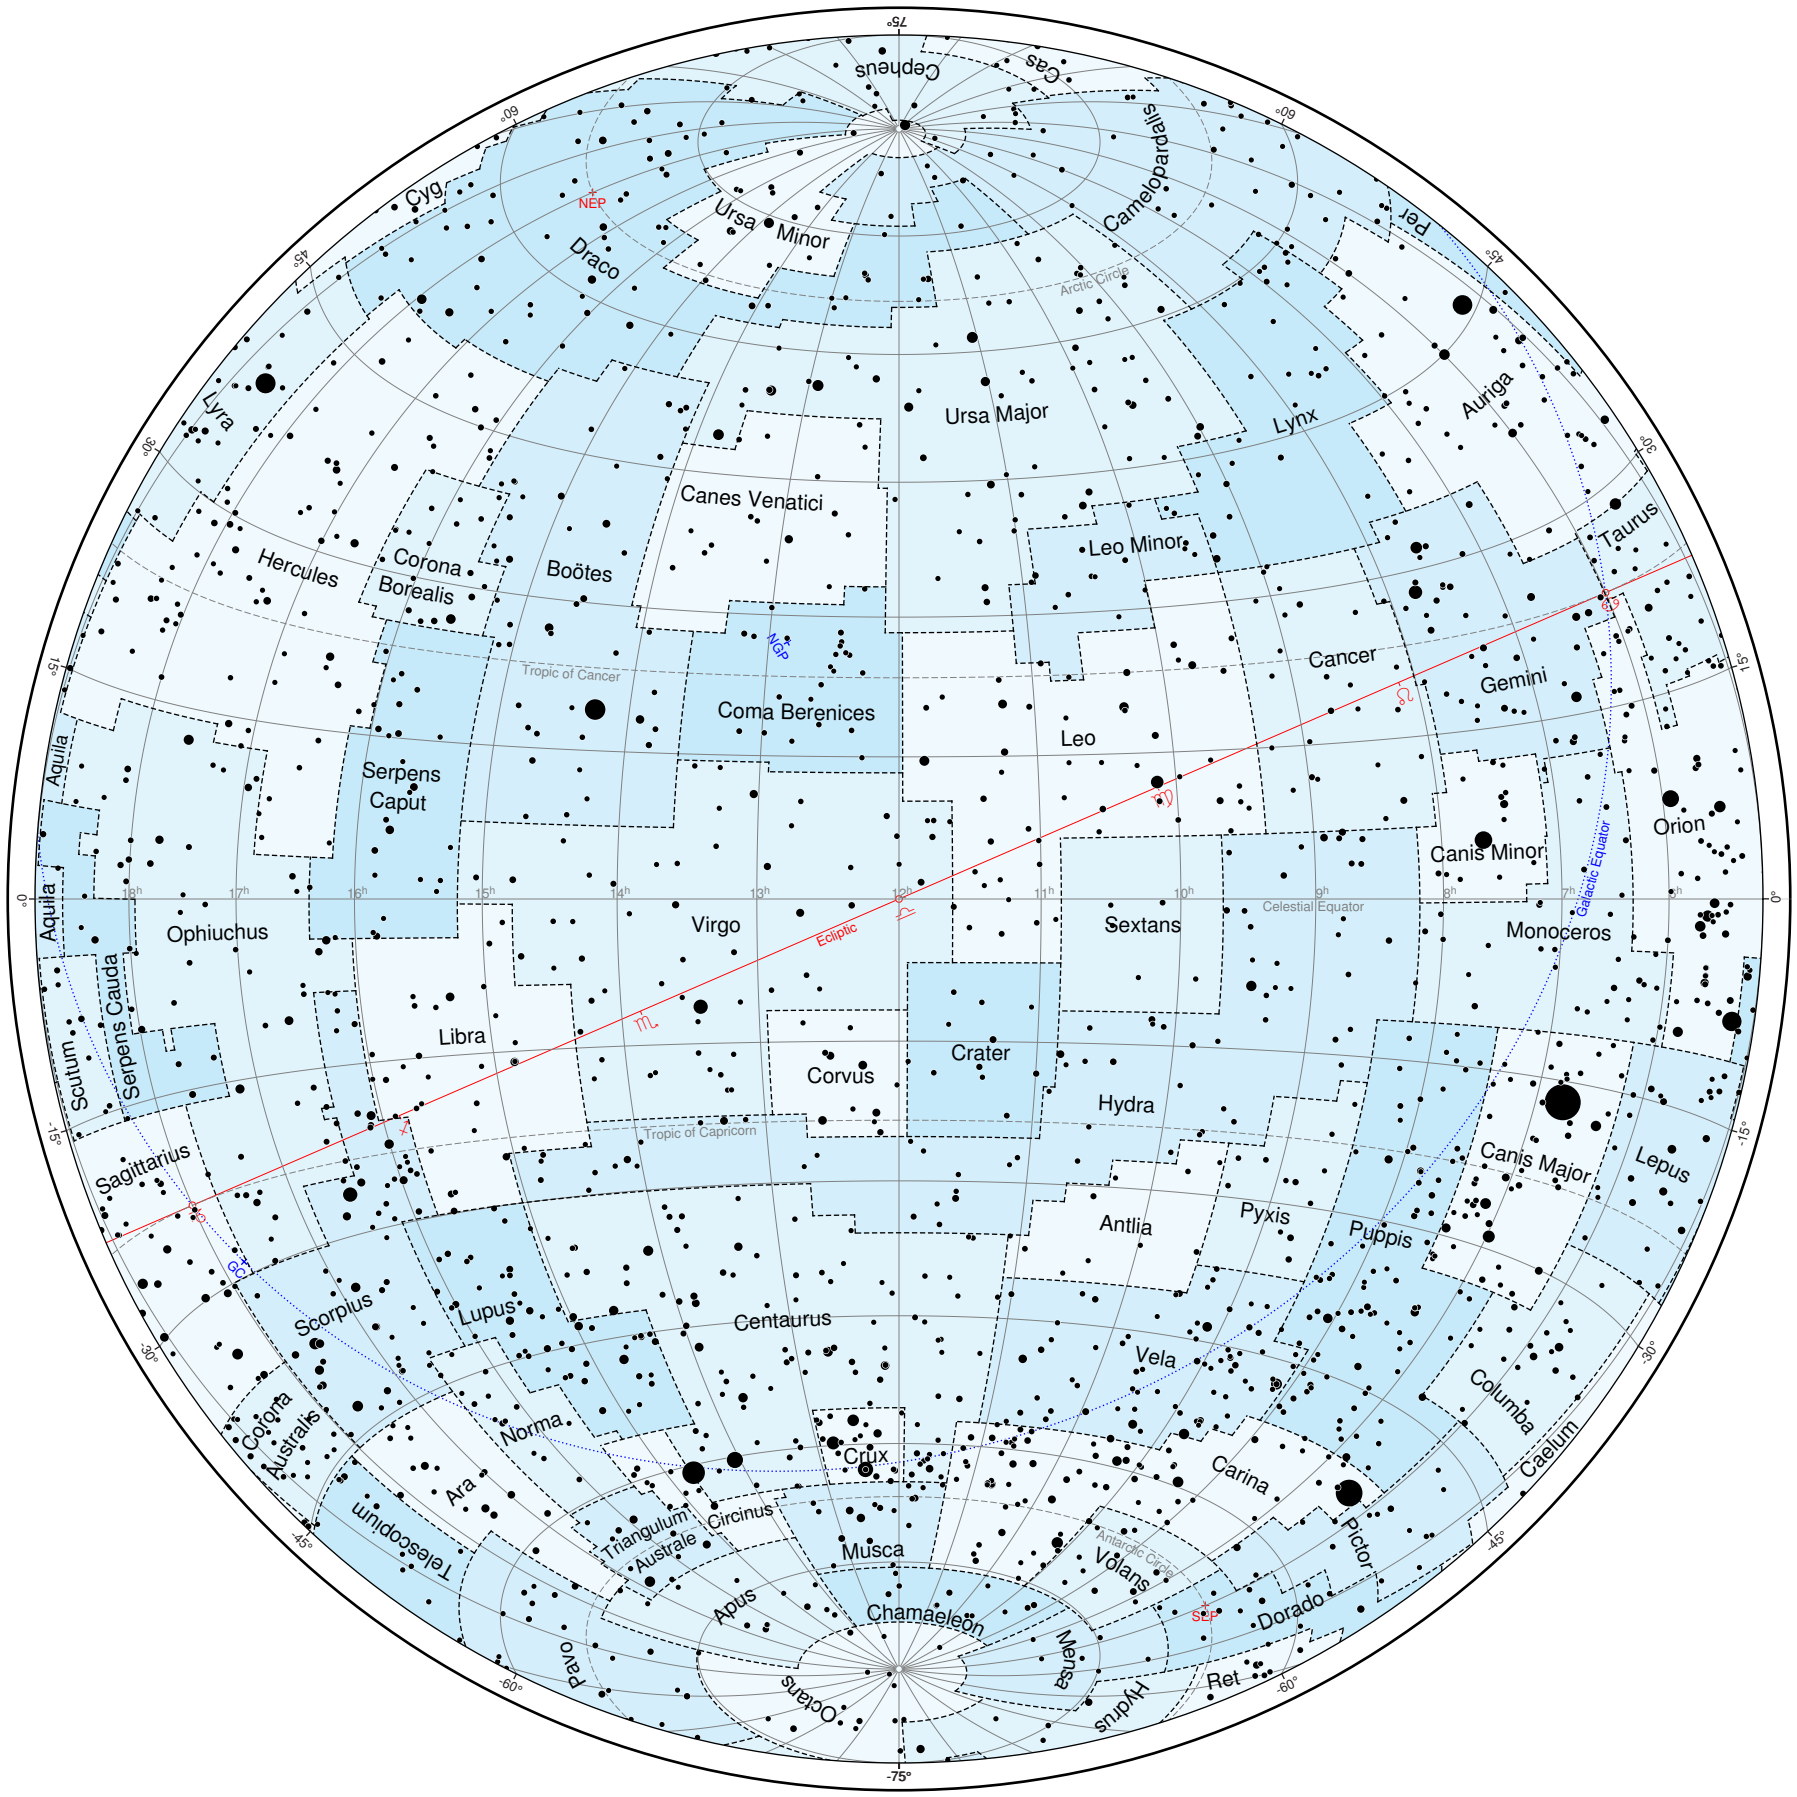

Constellations – Libra View

Magnitudes: -1 0 1 2 3 4 5 6

J2000.0 equatorial system - Azimuthal equal area projection - Bright Star Catalog to magnitude 9.5