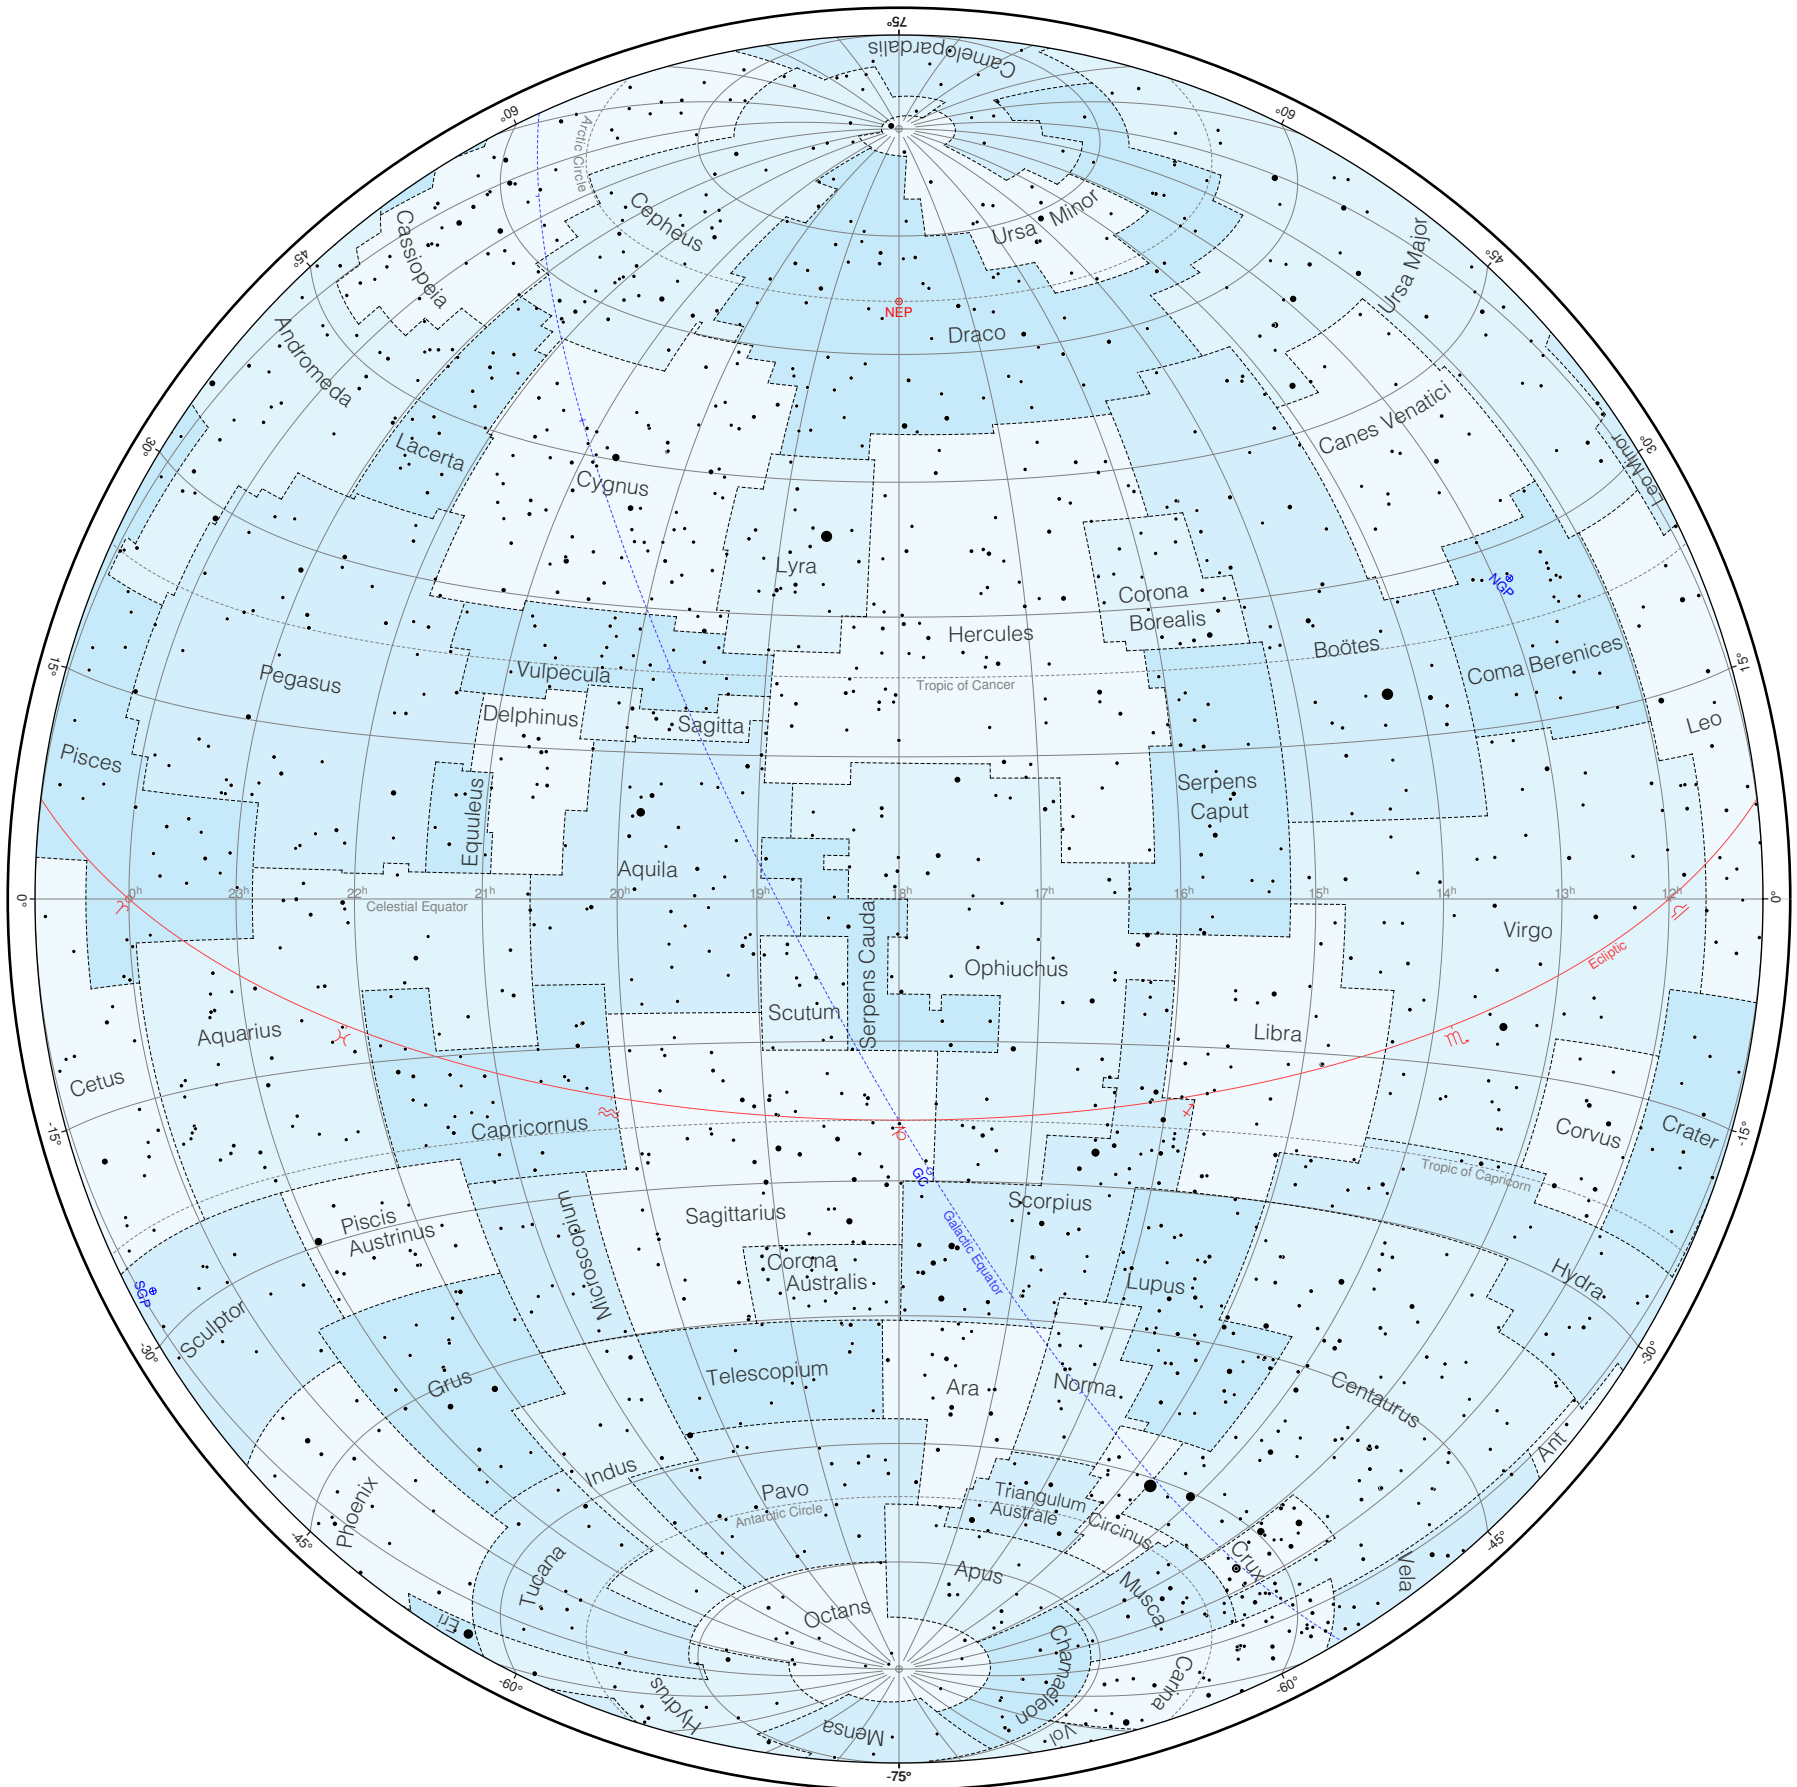

Constellations – Capricorn View

Magnitudes: ● ● ● ● ● ●
 -1 0 1 2 3 4 5 6

J2000.0 equatorial system - Azimuthal equal area projection - Bright Stars to magnitude 5.5