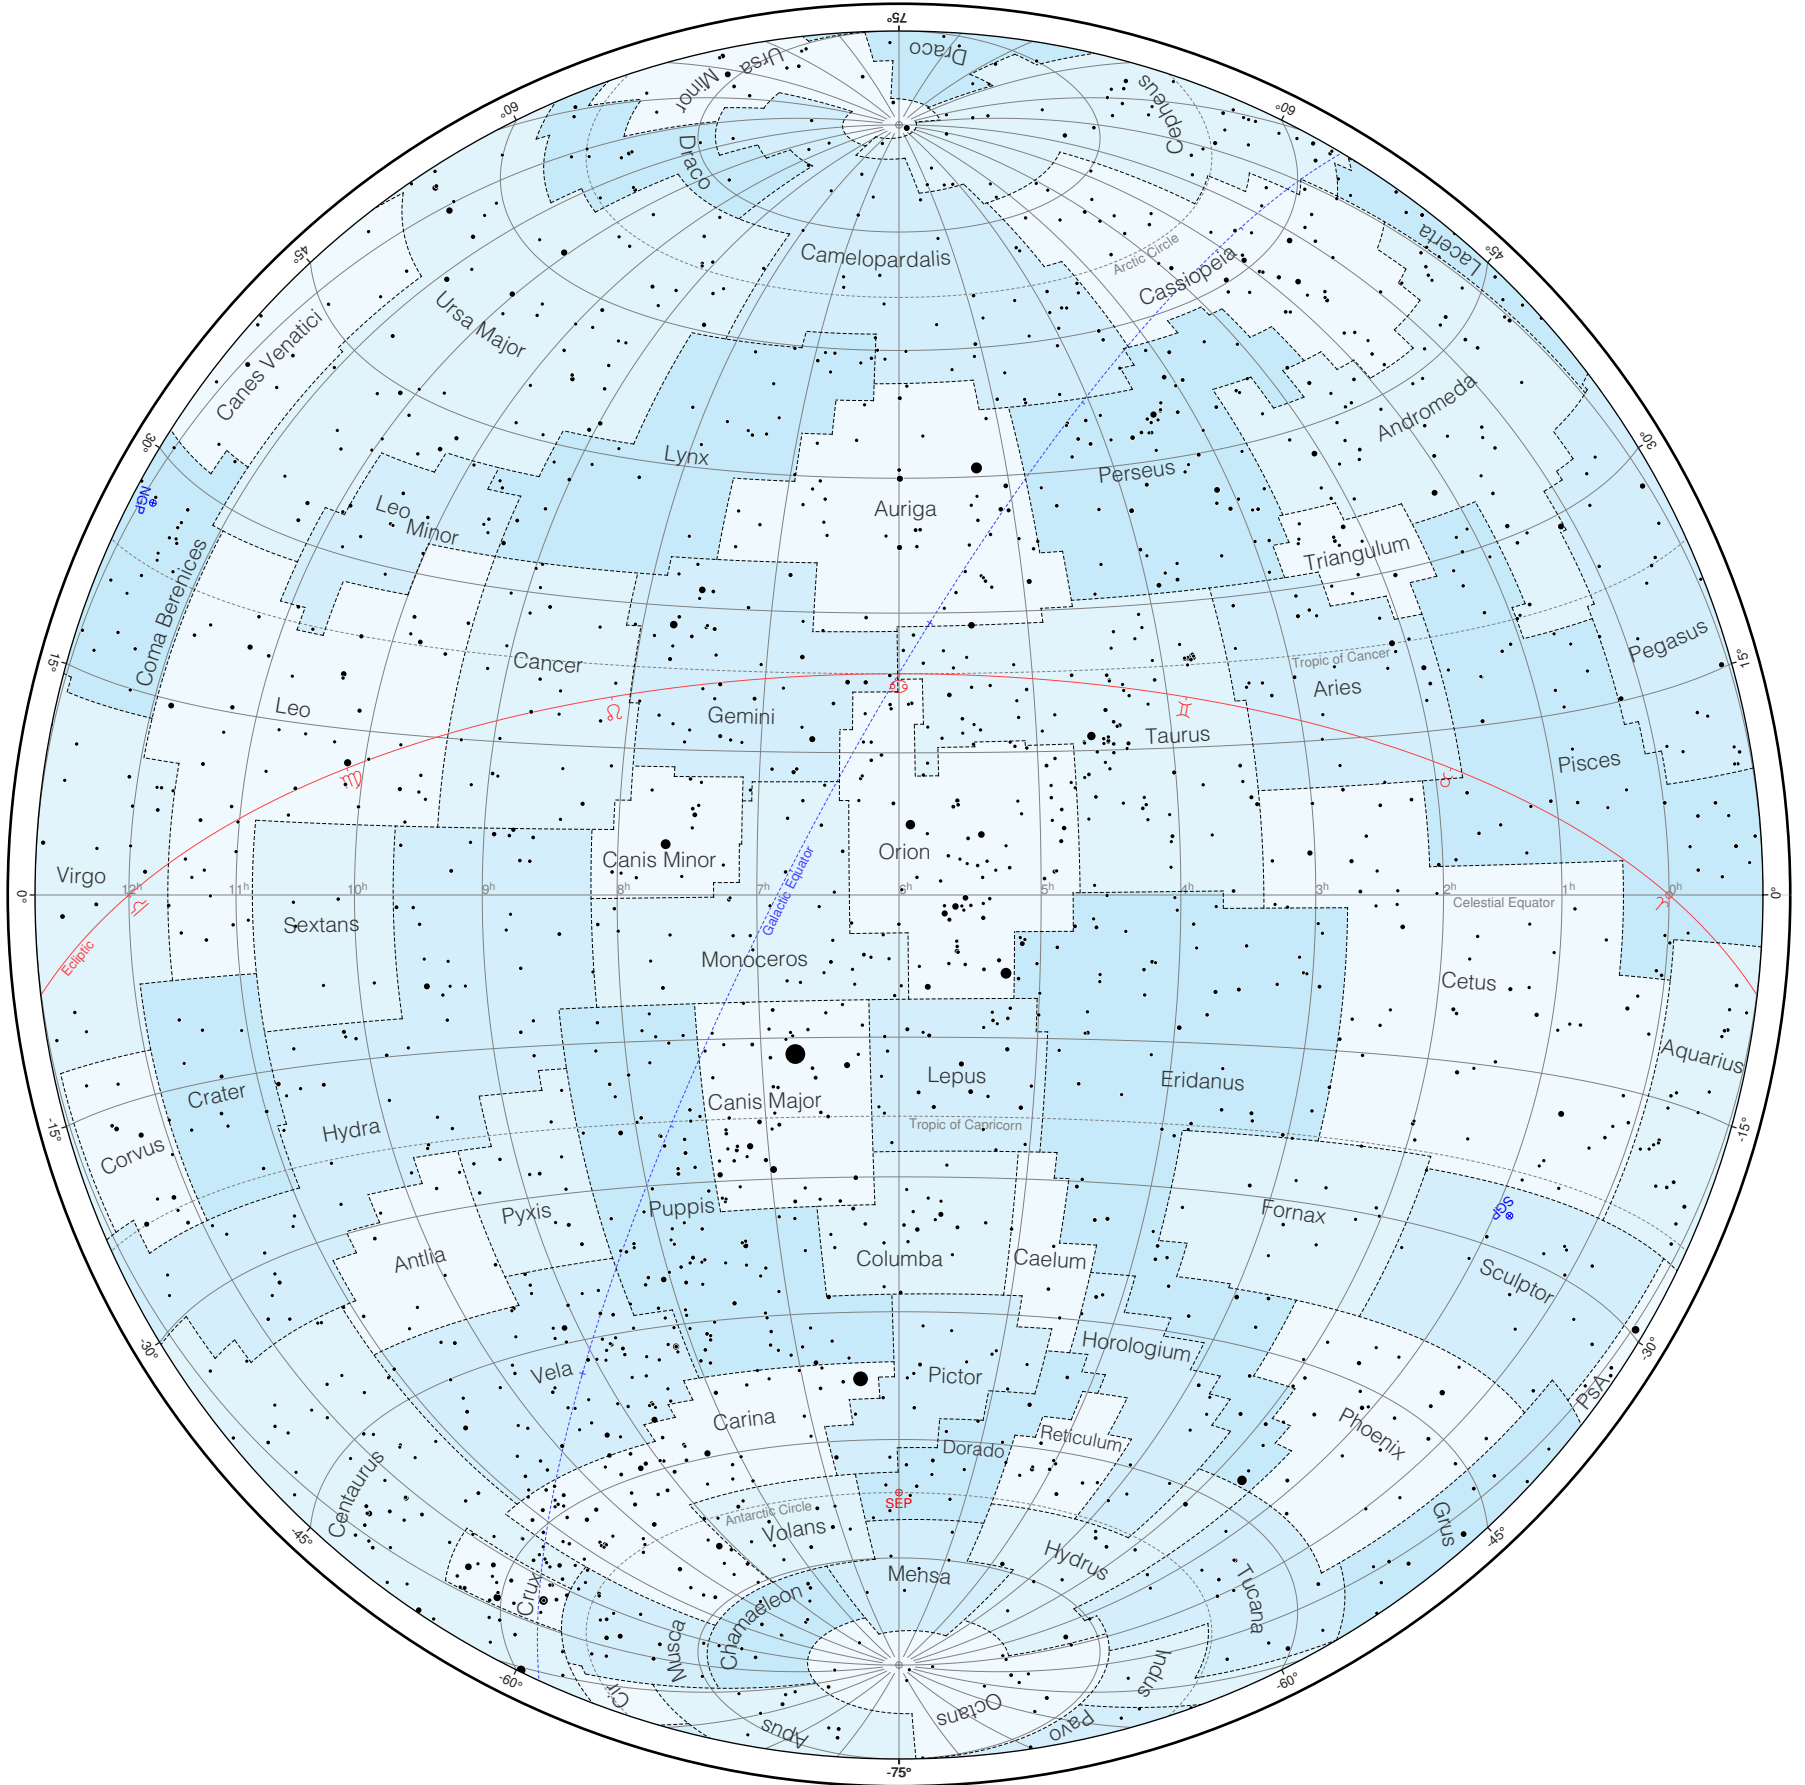

Constellations – Cancer View

Magnitudes: ● ● ● ● ● ●
 -1 0 1 2 3 4 5 6

J2000.0 equatorial system - Azimuthal equal area projection - Bright Stars to magnitude 9.5