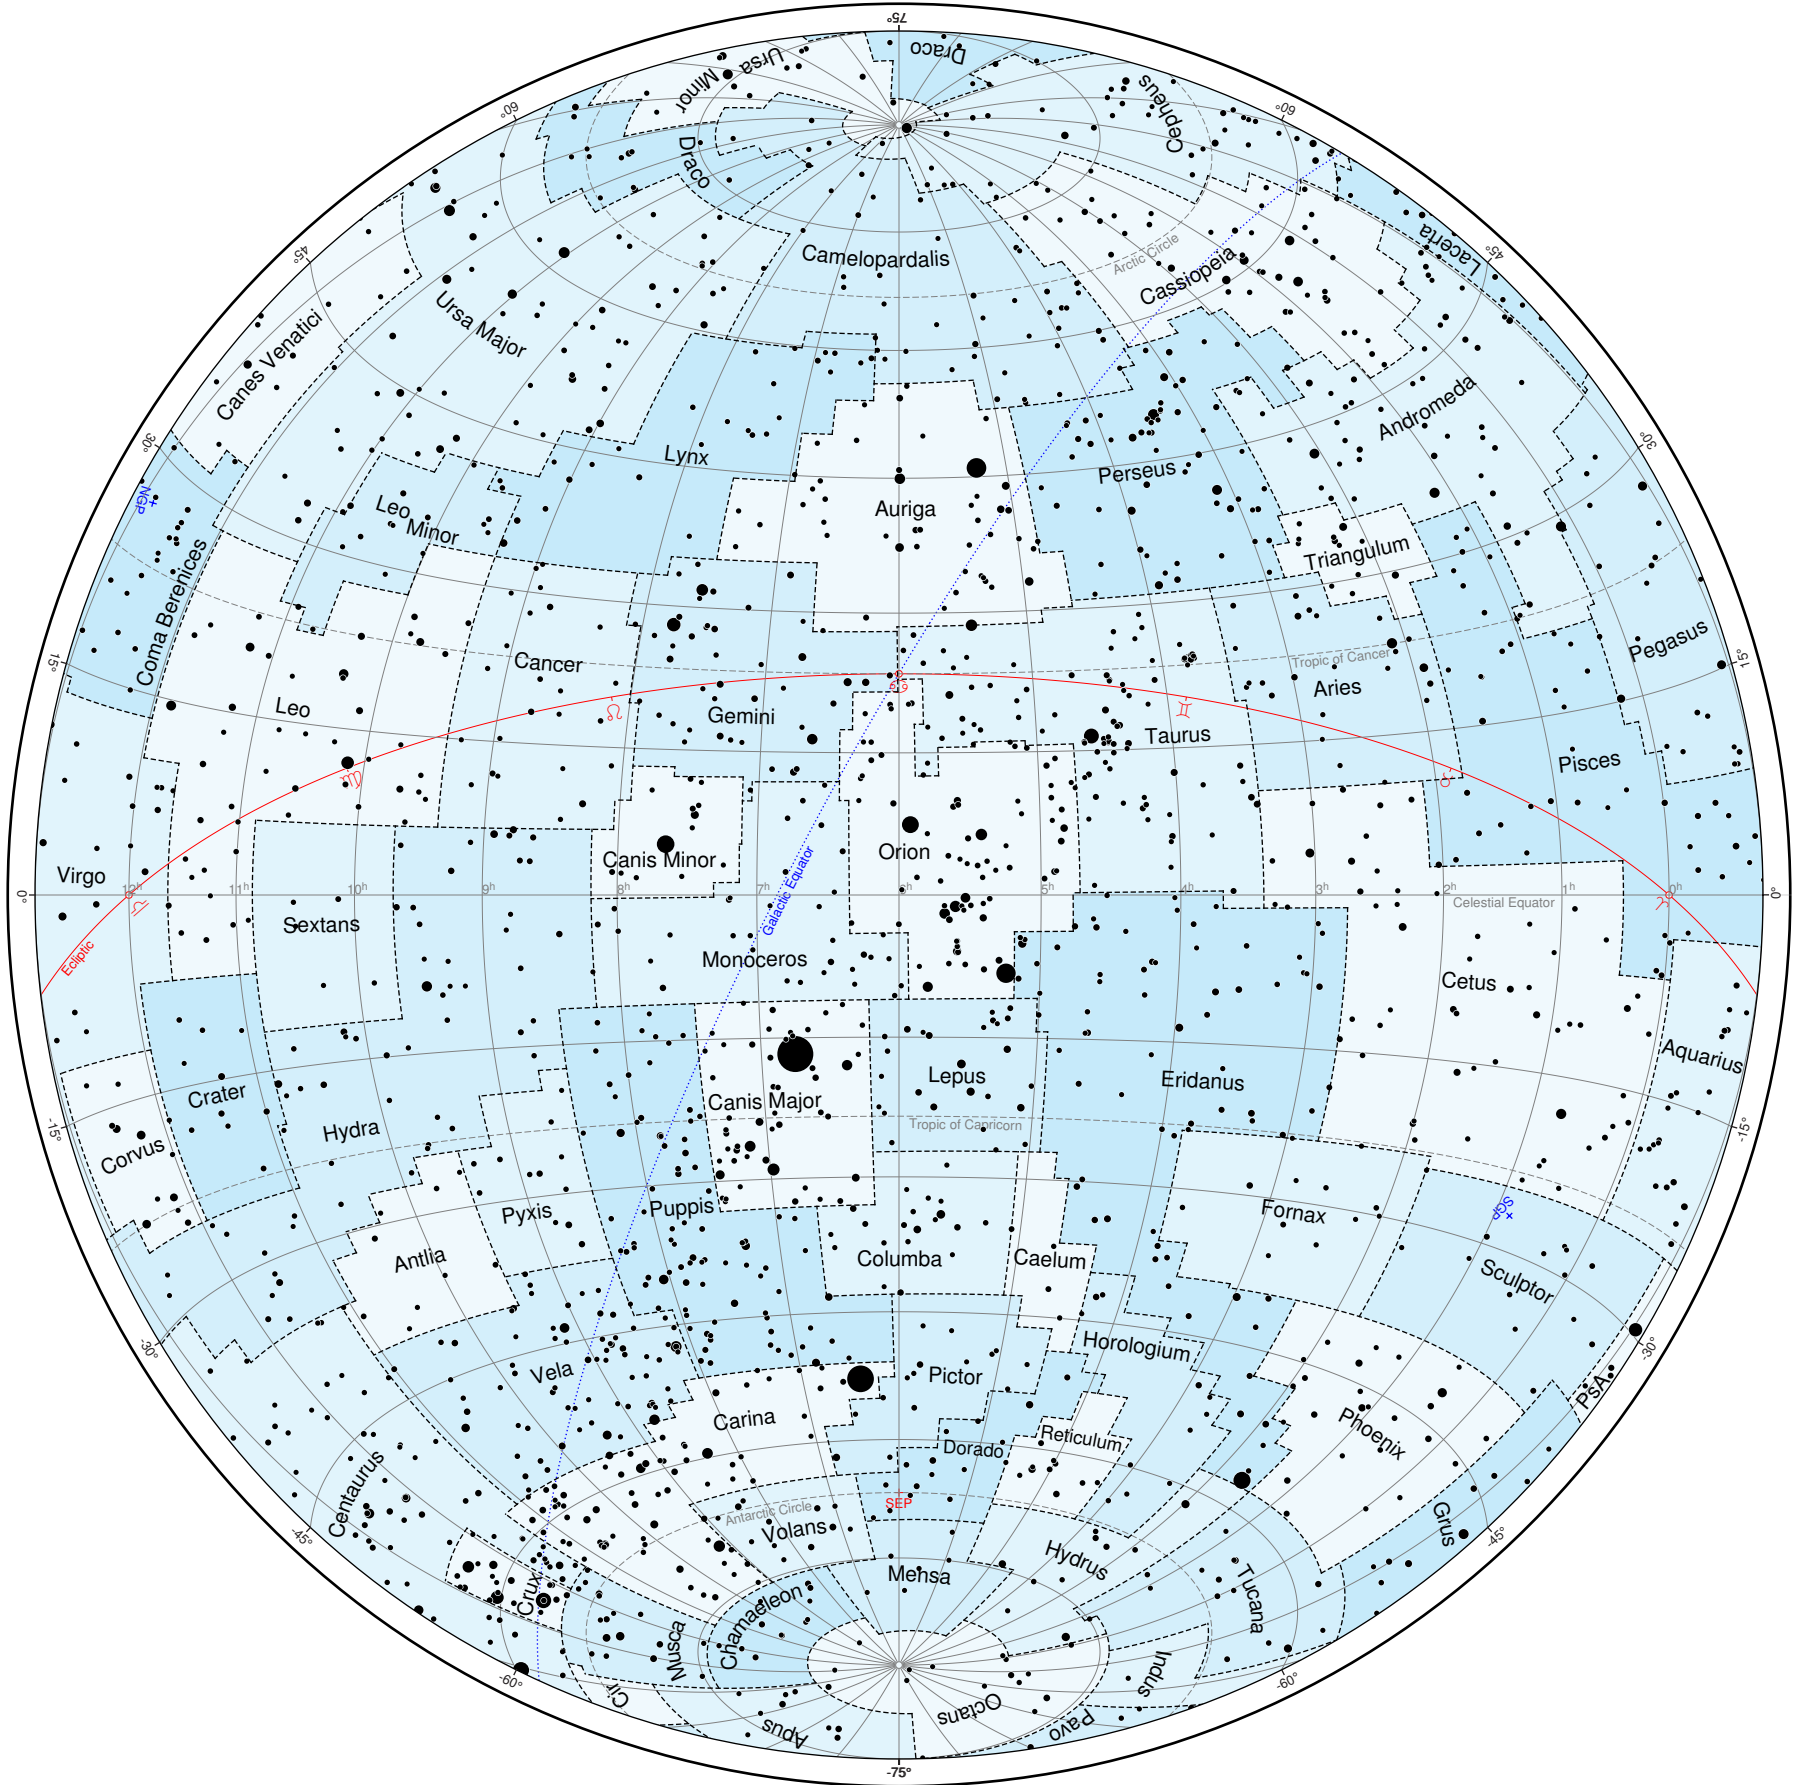

Constellations - Cancer View

Magnitudes: -1 0 1 2 3 4 5 6

J2000.0 equatorial system - Azimuthal equal area projection - Bright Star Catalog to magnitude 5.5