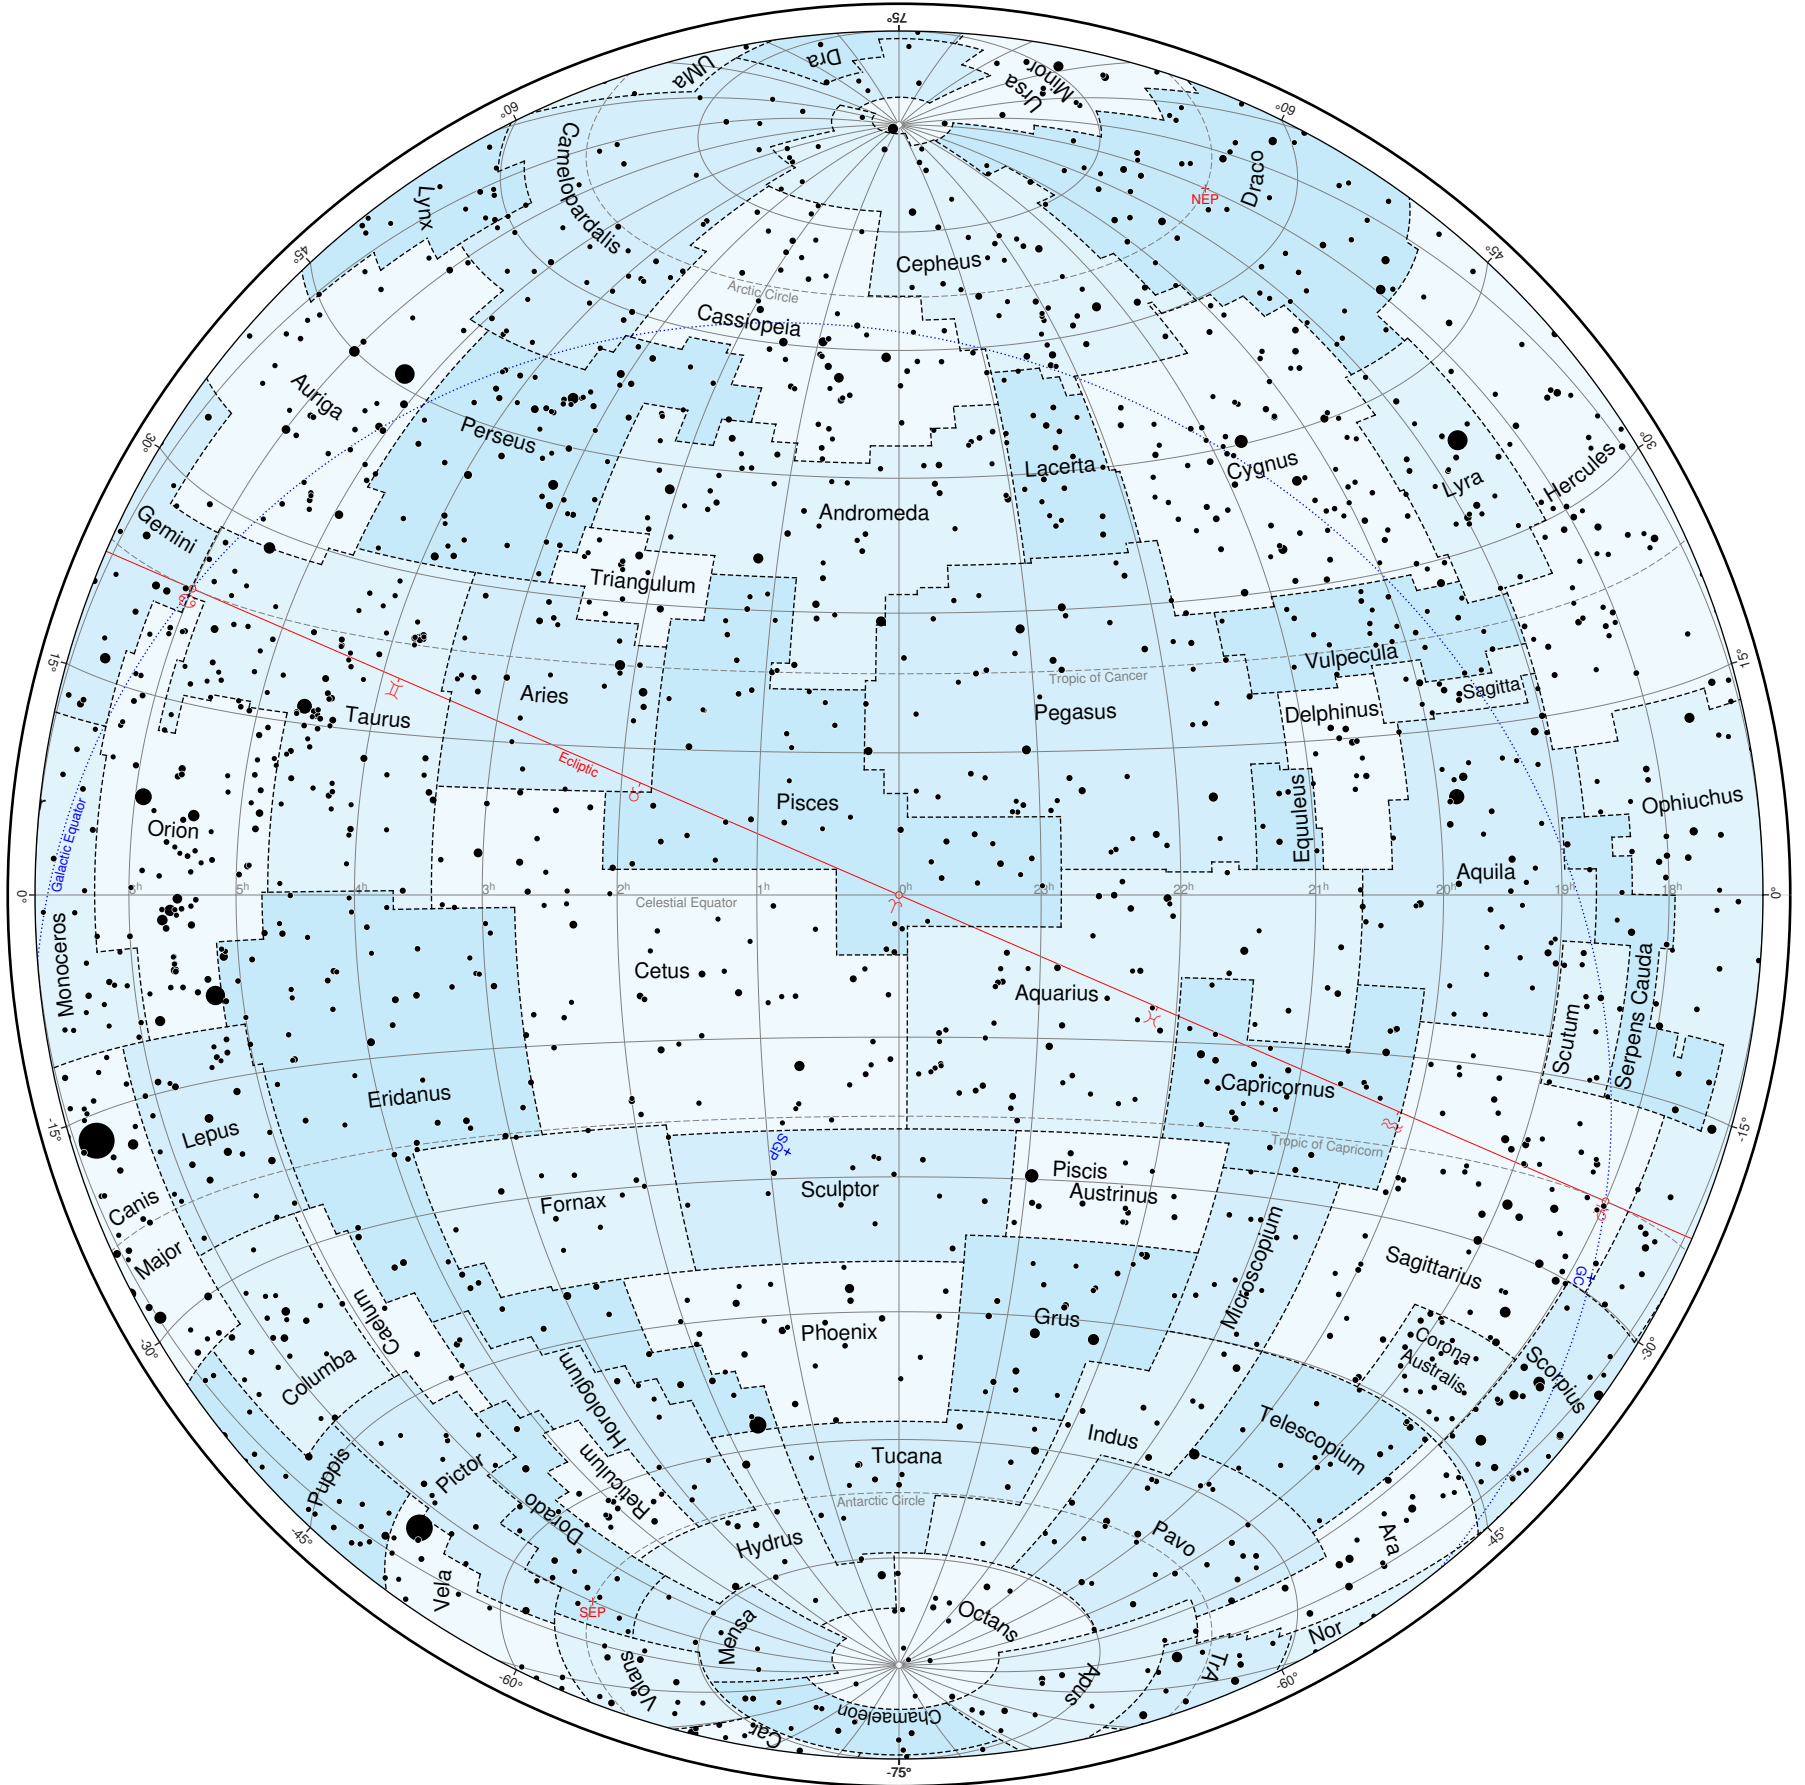

Constellations - Aries View

Magnitudes: ● ● ● ● ● ● ● ●
-1 0 1 2 3 4 5 6

J2000.0 equatorial system - Azimuthal equal area projection - Bright Star Catalog to magnitude 9.1