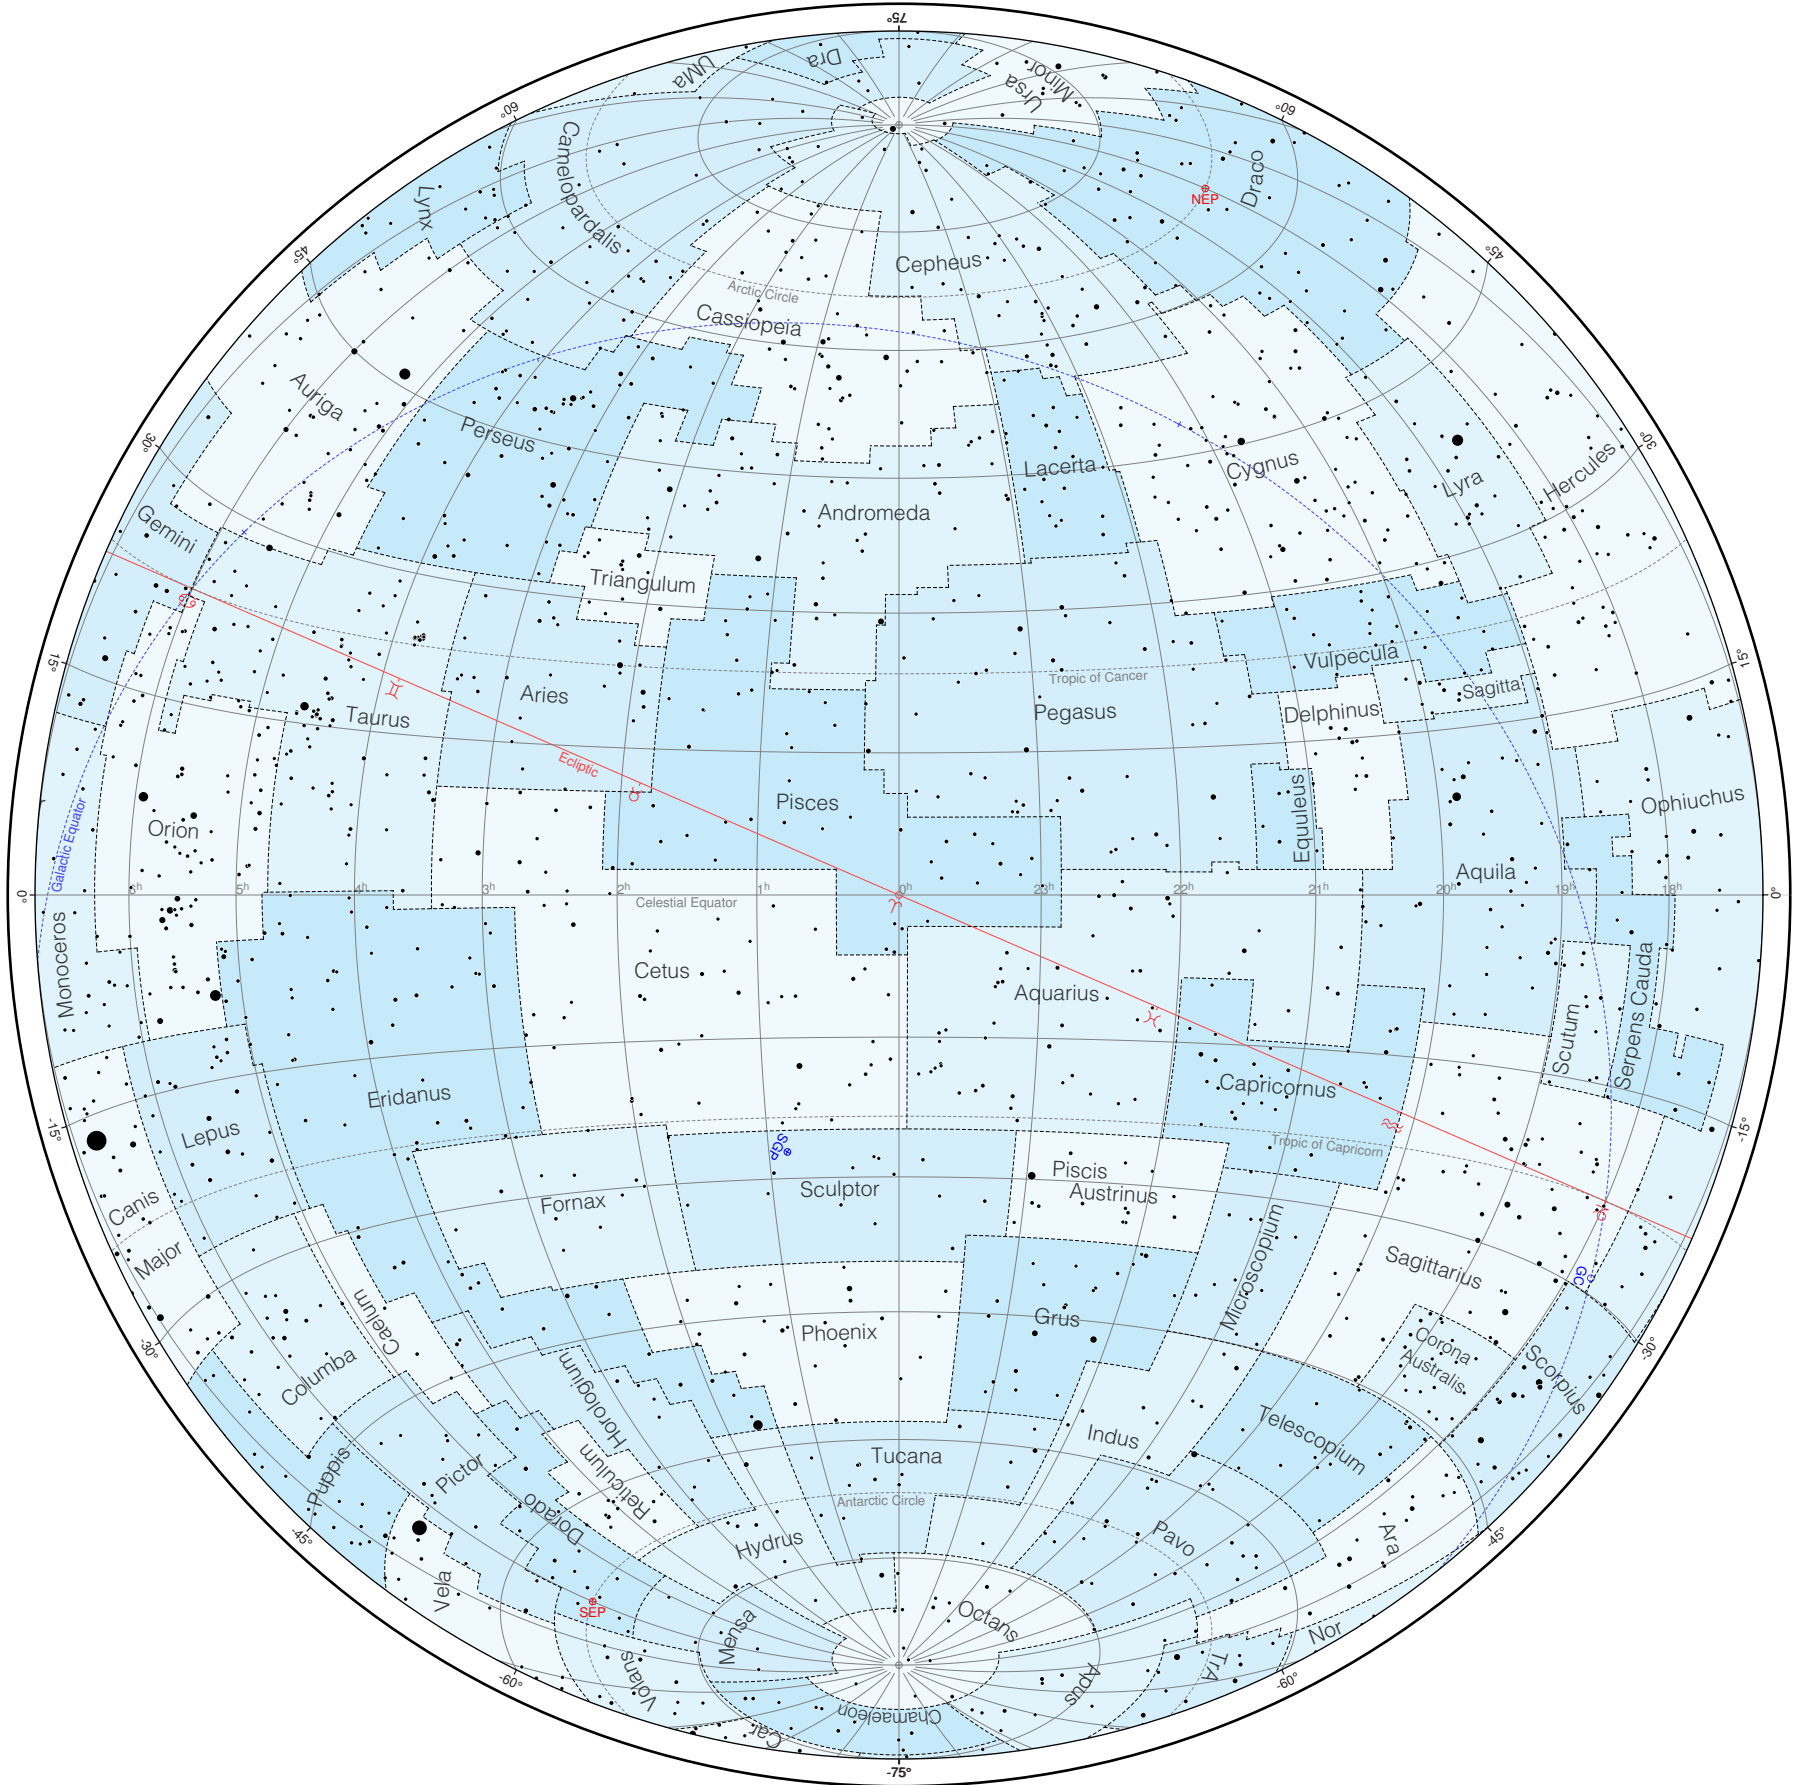

# Constellations – Aries View

Magnitudes: ● ● ● ● ● ●  
-1 0 1 2 3 4 5 6

J2000.0 equatorial system - Azimuthal equal area projection - Bright Stars to magnitude 5.5